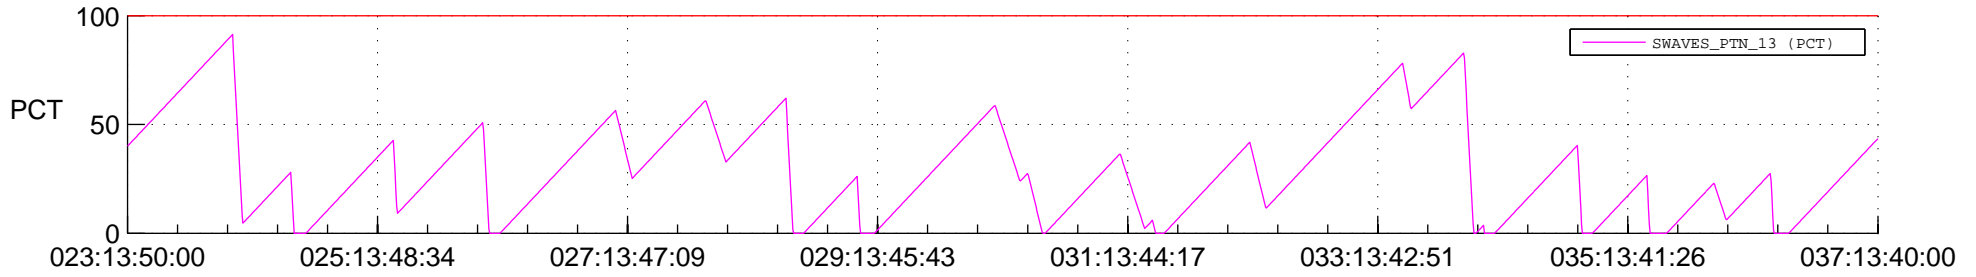

STEREO AHEAD SSR PCT Full Prediction

SWAVES_Percent_Full_Prediction

IMPACT_Percent_Full_Prediction

PLASTIC_Percent_Full_Prediction

Spacecraft_DownLink_Rate