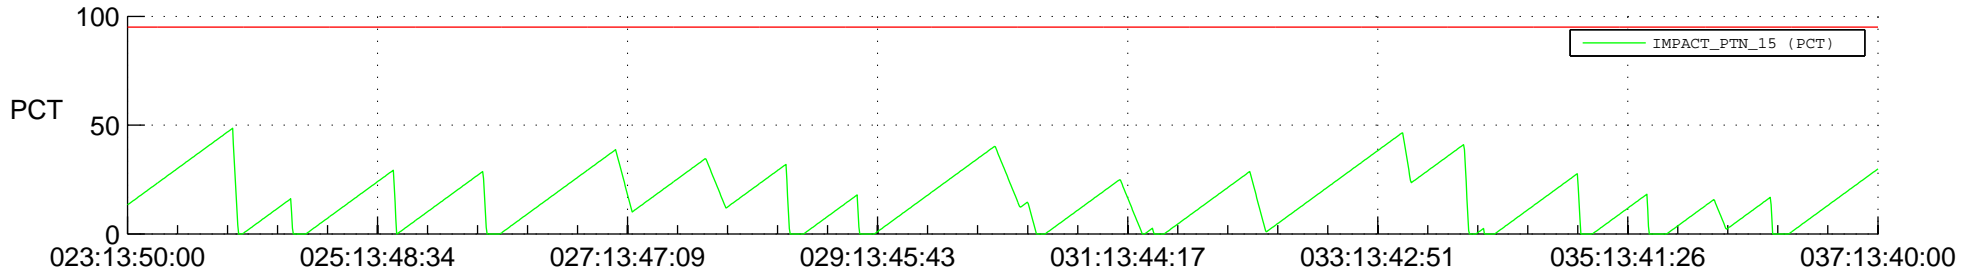

STEREO AHEAD SSR PCT Full Prediction

SWAVES_Percent_Full_Prediction

IMPACT_Percent_Full_Prediction

PLASTIC_Percent_Full_Prediction

Spacecraft_DownLink_Rate