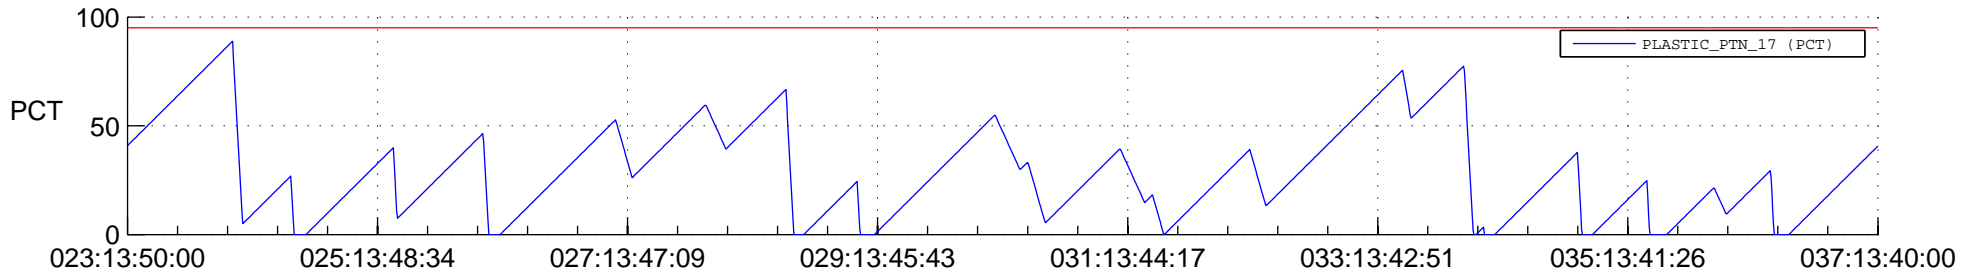

STEREO AHEAD SSR PCT Full Prediction

SWAVES_Percent_Full_Prediction

IMPACT_Percent_Full_Prediction

PLASTIC_Percent_Full_Prediction

Spacecraft_DownLink_Rate