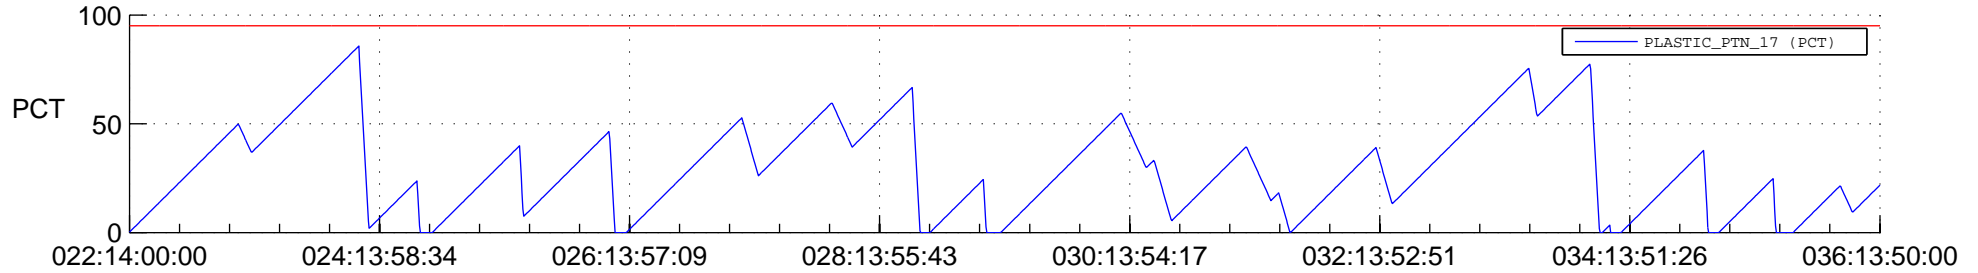

STEREO AHEAD SSR PCT Full Prediction

SWAVES_Percent_Full_Prediction

IMPACT_Percent_Full_Prediction

PLASTIC_Percent_Full_Prediction

Spacecraft_DownLink_Rate

Ground Time (2017:022:14:00:00.000 -2017:036:13:50:00.000)