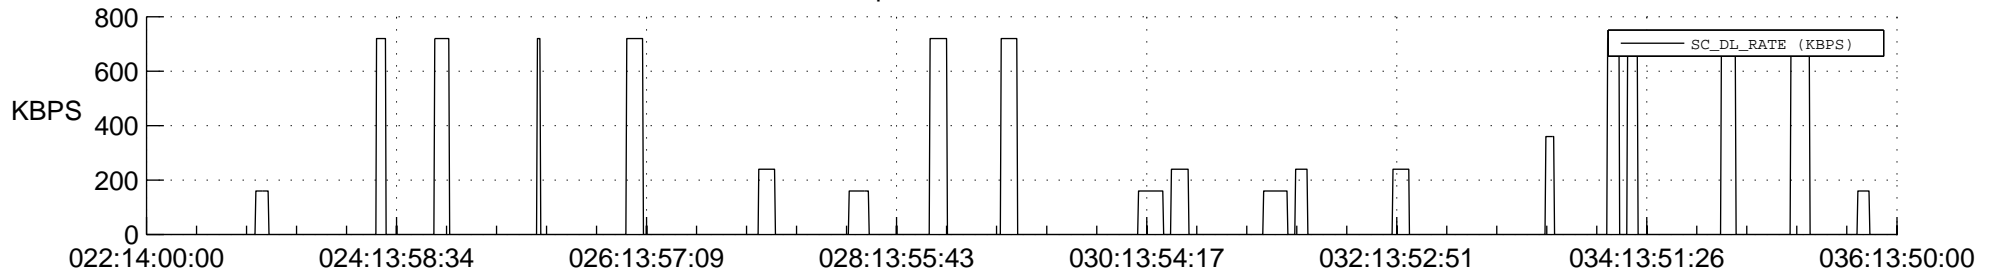

STEREO AHEAD SSR PCT Full Prediction

SWAVES_Percent_Full_Prediction

IMPACT_Percent_Full_Prediction

PLASTIC_Percent_Full_Prediction

Spacecraft_DownLink_Rate

Ground Time (2017:022:14:00:00.000 -2017:036:13:50:00.000)