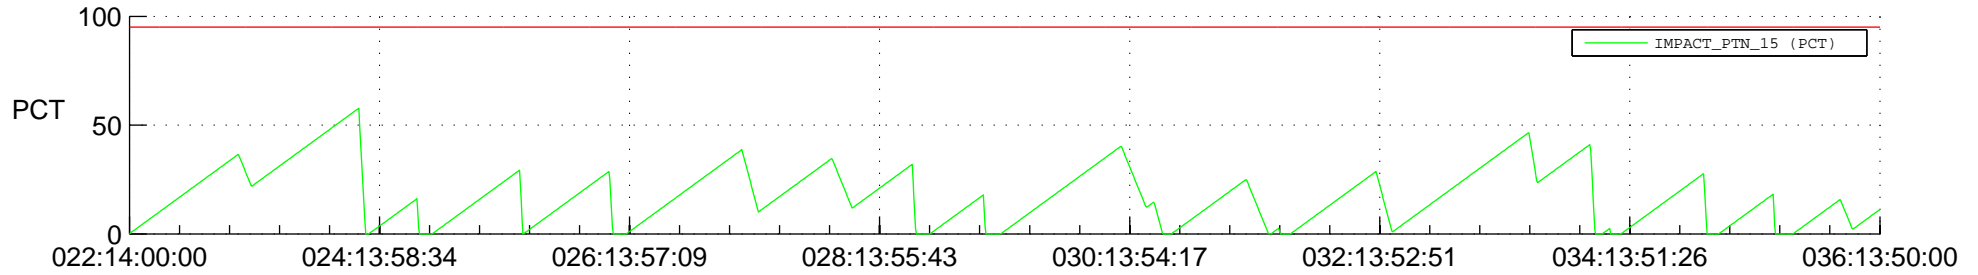

STEREO AHEAD SSR PCT Full Prediction

SWAVES_Percent_Full_Prediction

IMPACT_Percent_Full_Prediction

PLASTIC_Percent_Full_Prediction

Spacecraft_DownLink_Rate

Ground Time (2017:022:14:00:00.000 -2017:036:13:50:00.000)