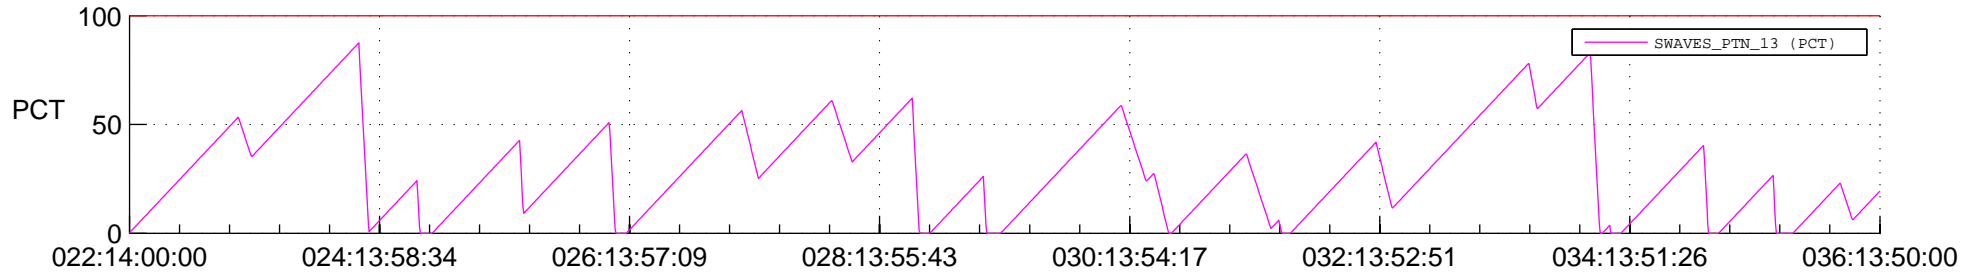

STEREO AHEAD SSR PCT Full Prediction

SWAVES_Percent_Full_Prediction

IMPACT_Percent_Full_Prediction

PLASTIC_Percent_Full_Prediction

Spacecraft_DownLink_Rate

Ground Time (2017:022:14:00:00.000 -2017:036:13:50:00.000)