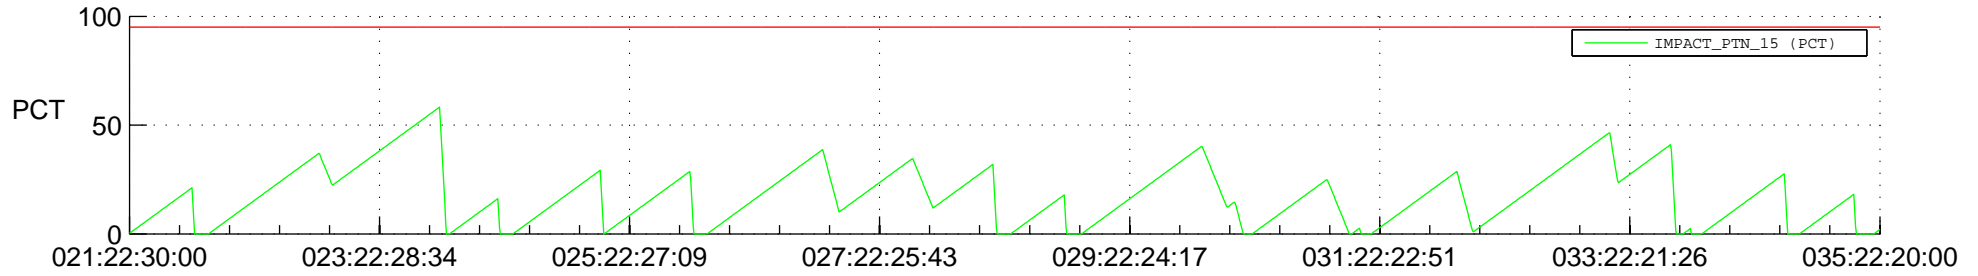

STEREO AHEAD SSR PCT Full Prediction

SWAVES_Percent_Full_Prediction

IMPACT_Percent_Full_Prediction

PLASTIC_Percent_Full_Prediction

Spacecraft_DownLink_Rate