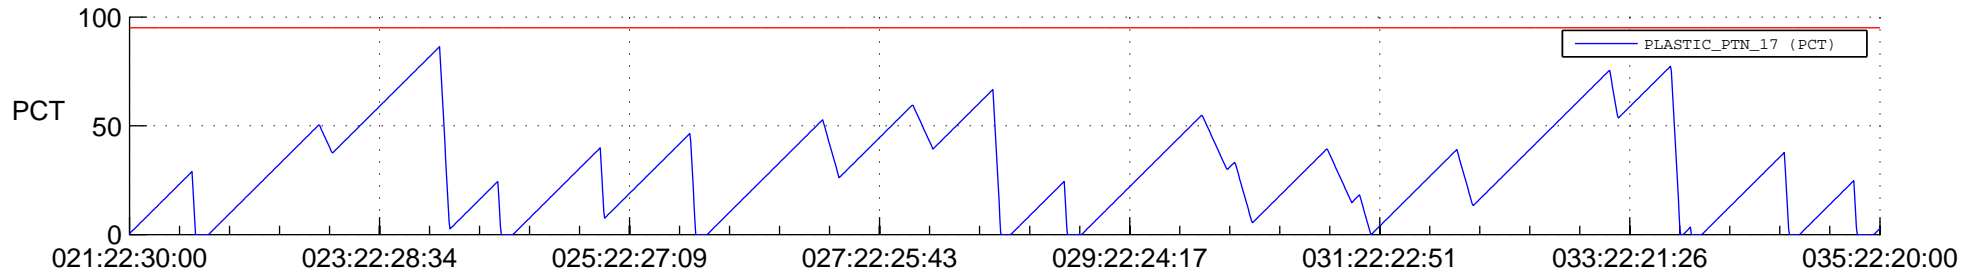

STEREO AHEAD SSR PCT Full Prediction

SWAVES_Percent_Full_Prediction

IMPACT_Percent_Full_Prediction

PLASTIC_Percent_Full_Prediction

Spacecraft_DownLink_Rate