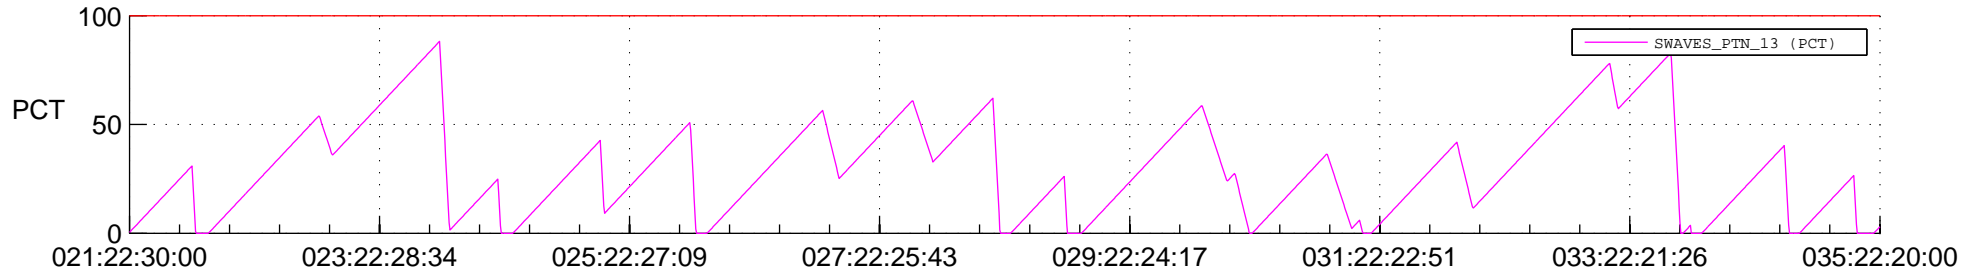

STEREO AHEAD SSR PCT Full Prediction

SWAVES_Percent_Full_Prediction

IMPACT_Percent_Full_Prediction

PLASTIC_Percent_Full_Prediction

Spacecraft_DownLink_Rate