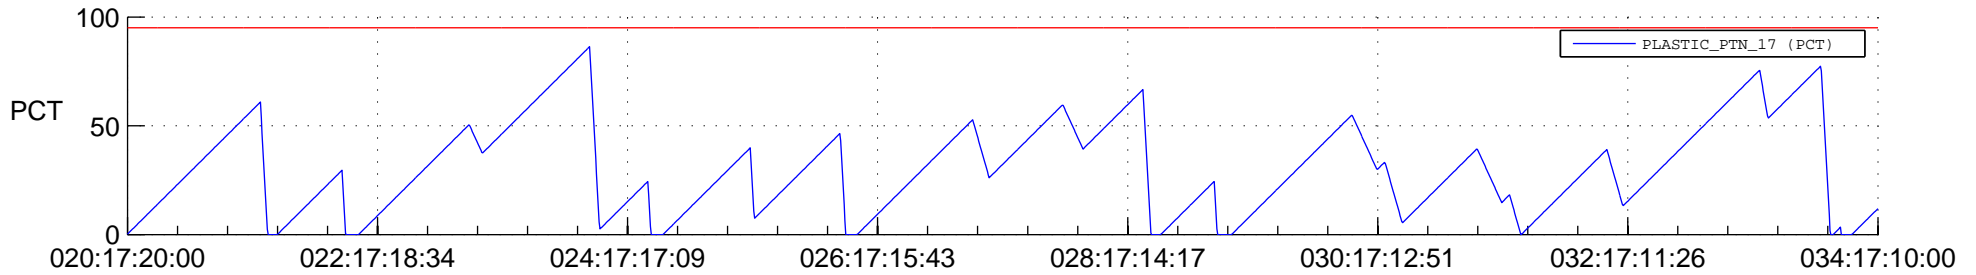

STEREO AHEAD SSR PCT Full Prediction

SWAVES_Percent_Full_Prediction

IMPACT_Percent_Full_Prediction

PLASTIC_Percent_Full_Prediction

Spacecraft_DownLink_Rate

Ground Time (2017:020:17:20:00.000 -2017:034:17:10:00.000)