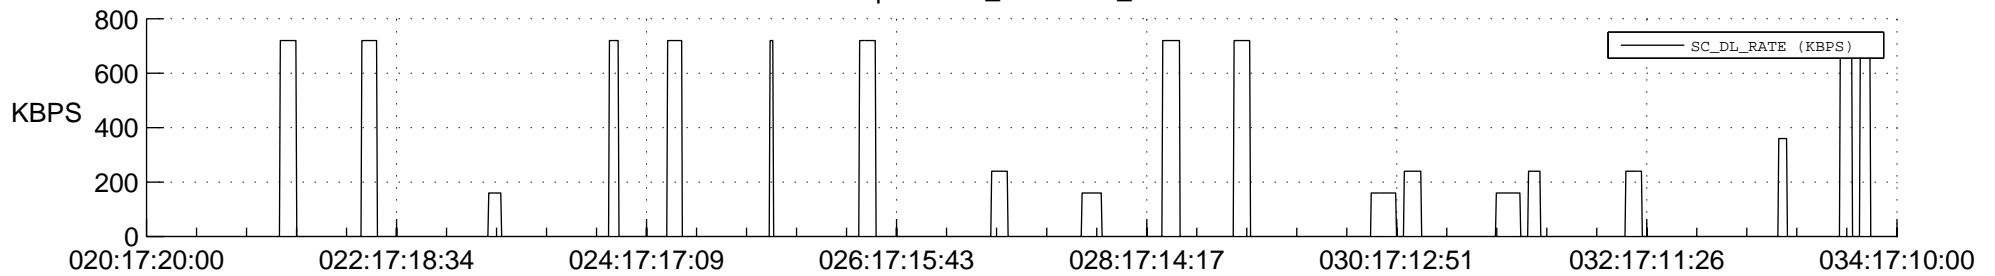

STEREO AHEAD SSR PCT Full Prediction

SWAVES_Percent_Full_Prediction

IMPACT_Percent_Full_Prediction

PLASTIC_Percent_Full_Prediction

Spacecraft_DownLink_Rate

Ground Time (2017:020:17:20:00.000 -2017:034:17:10:00.000)