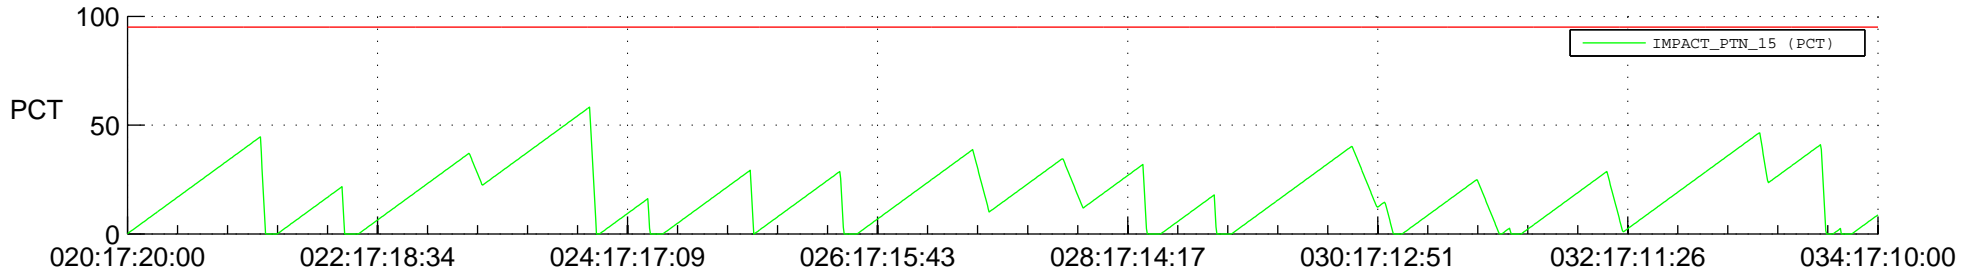

STEREO AHEAD SSR PCT Full Prediction

SWAVES_Percent_Full_Prediction

IMPACT_Percent_Full_Prediction

PLASTIC_Percent_Full_Prediction

Spacecraft_DownLink_Rate

Ground Time (2017:020:17:20:00.000 -2017:034:17:10:00.000)