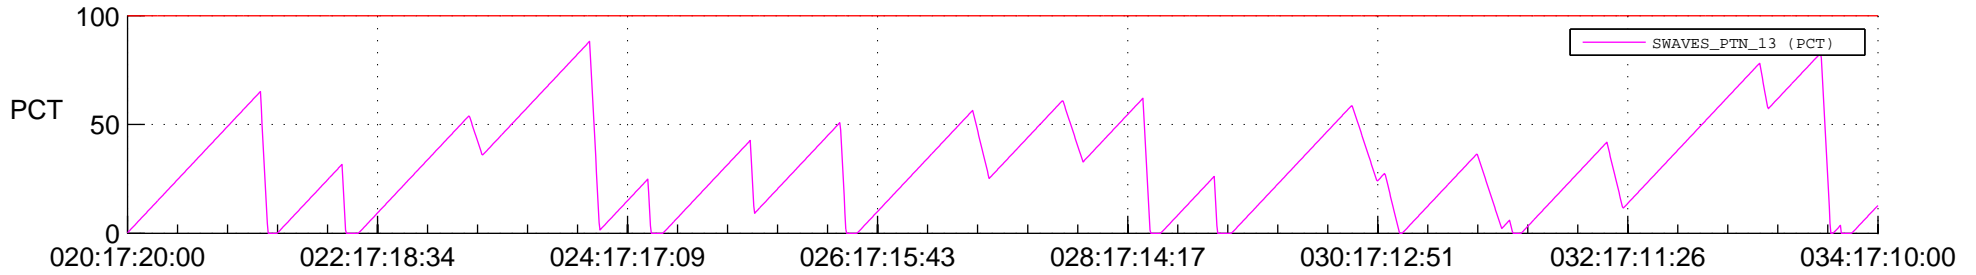

STEREO AHEAD SSR PCT Full Prediction

SWAVES_Percent_Full_Prediction

IMPACT_Percent_Full_Prediction

PLASTIC_Percent_Full_Prediction

Spacecraft_DownLink_Rate

Ground Time (2017:020:17:20:00.000 -2017:034:17:10:00.000)