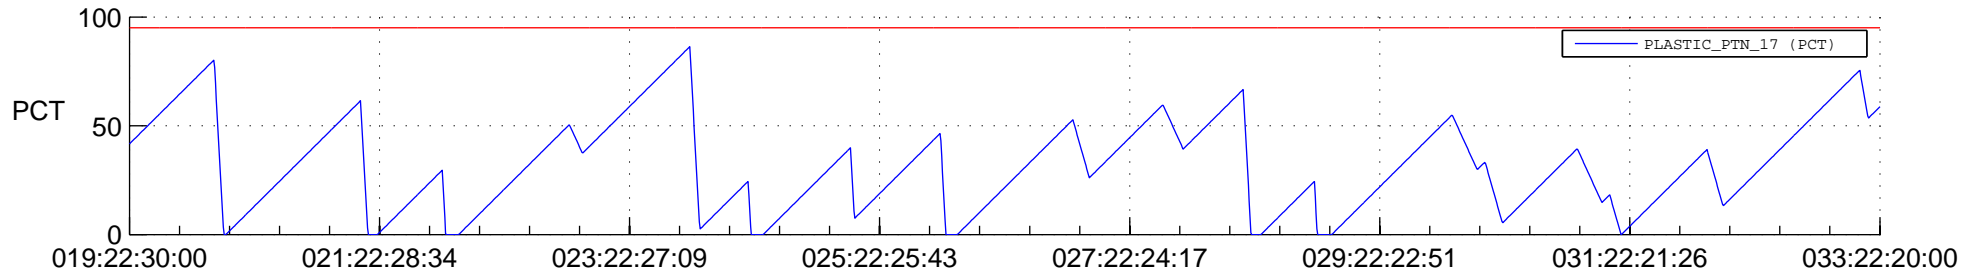

STEREO AHEAD SSR PCT Full Prediction

SWAVES_Percent_Full_Prediction

IMPACT_Percent_Full_Prediction

PLASTIC_Percent_Full_Prediction

Spacecraft_DownLink_Rate