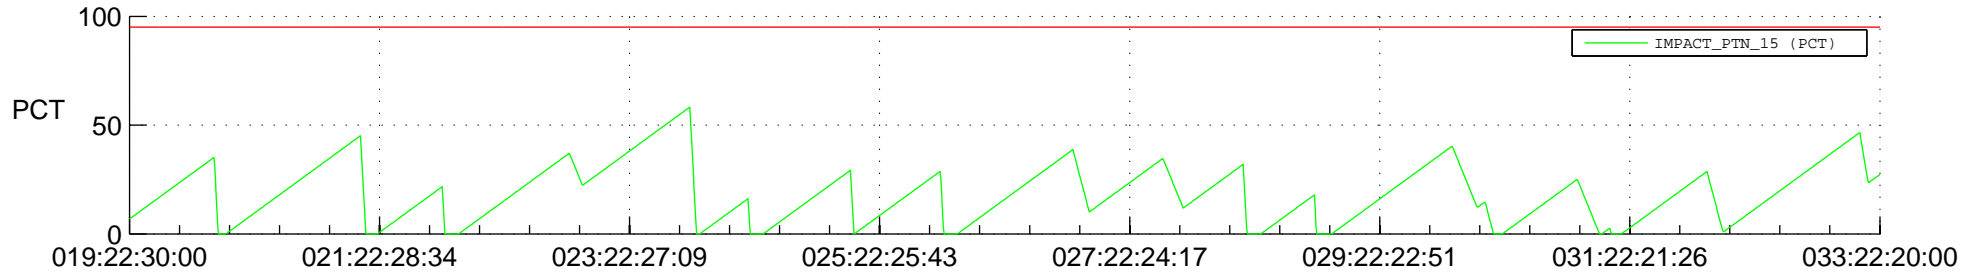

STEREO AHEAD SSR PCT Full Prediction

SWAVES_Percent_Full_Prediction

IMPACT_Percent_Full_Prediction

PLASTIC_Percent_Full_Prediction

Spacecraft_DownLink_Rate