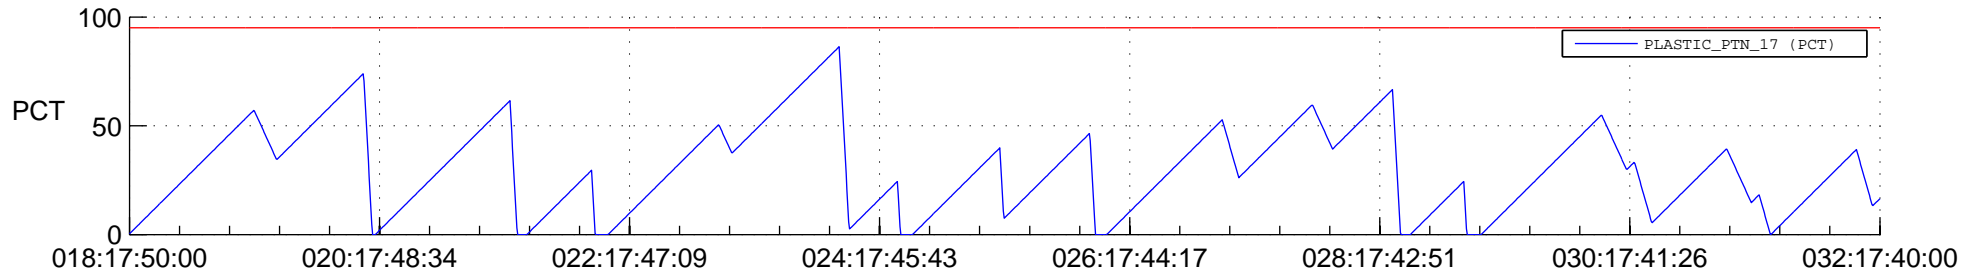

PLASTIC_Percent_Full_Prediction