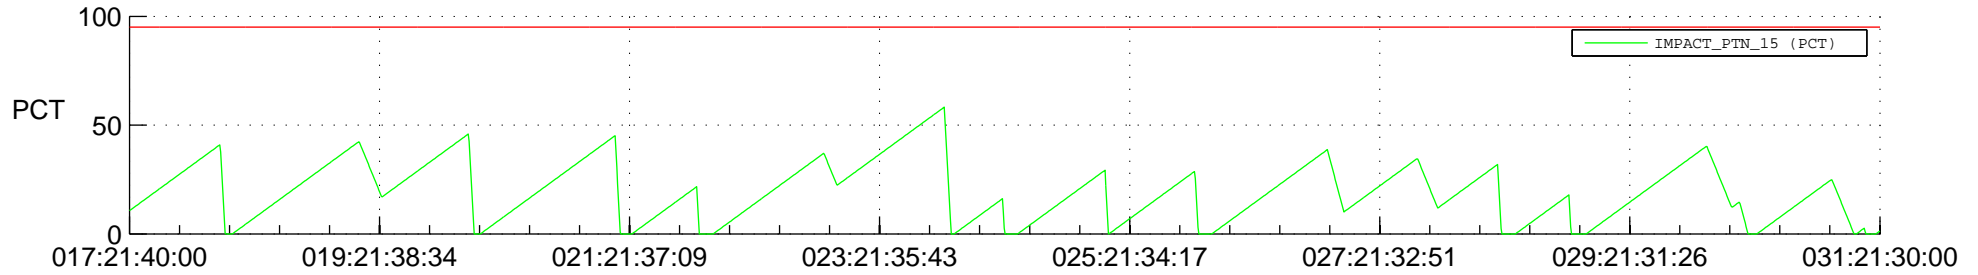

STEREO AHEAD SSR PCT Full Prediction

SWAVES_Percent_Full_Prediction

IMPACT_Percent_Full_Prediction

PLASTIC_Percent_Full_Prediction

Spacecraft_DownLink_Rate

Ground Time (2017:017:21:40:00.000 -2017:031:21:30:00.000)