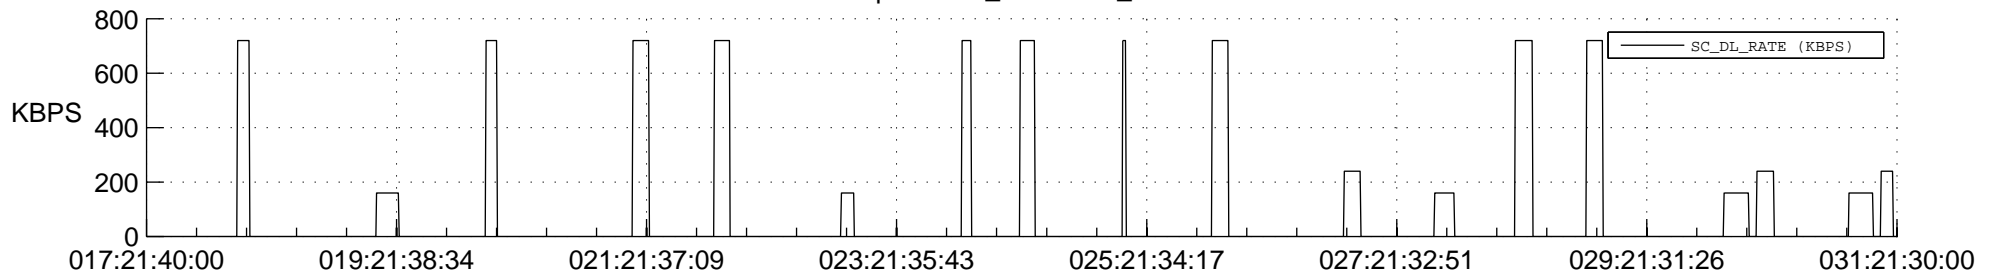

STEREO AHEAD SSR PCT Full Prediction

SWAVES_Percent_Full_Prediction

IMPACT_Percent_Full_Prediction

PLASTIC_Percent_Full_Prediction

Spacecraft_DownLink_Rate

Ground Time (2017:017:21:40:00.000 -2017:031:21:30:00.000)