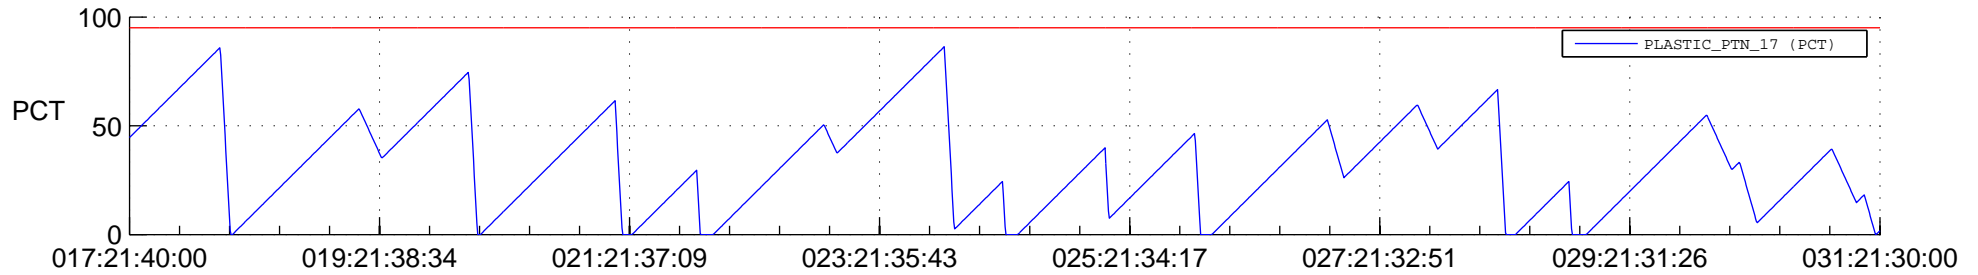

STEREO AHEAD SSR PCT Full Prediction

SWAVES_Percent_Full_Prediction

IMPACT_Percent_Full_Prediction

PLASTIC_Percent_Full_Prediction

Spacecraft_DownLink_Rate

Ground Time (2017:017:21:40:00.000 -2017:031:21:30:00.000)