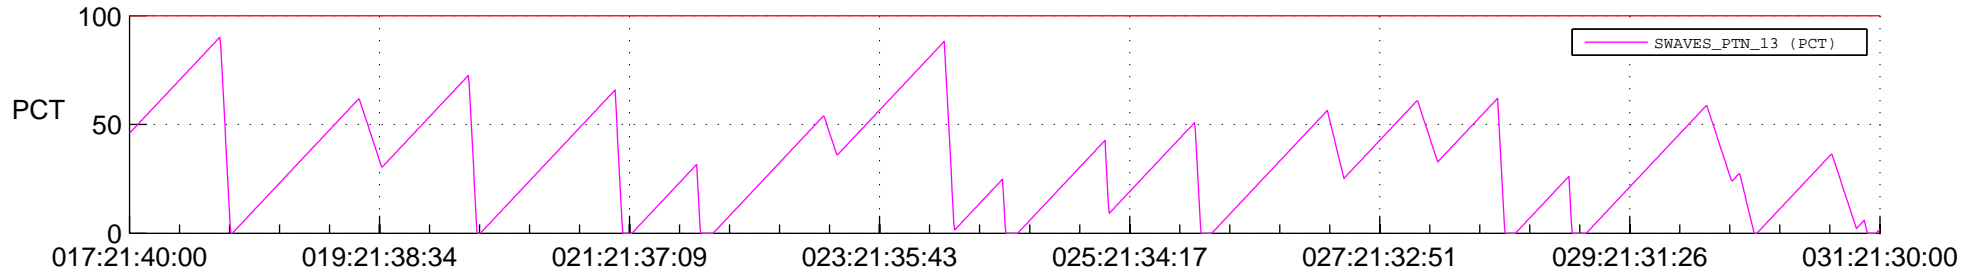

STEREO AHEAD SSR PCT Full Prediction

SWAVES_Percent_Full_Prediction

IMPACT_Percent_Full_Prediction

PLASTIC_Percent_Full_Prediction

Spacecraft_DownLink_Rate

Ground Time (2017:017:21:40:00.000 -2017:031:21:30:00.000)