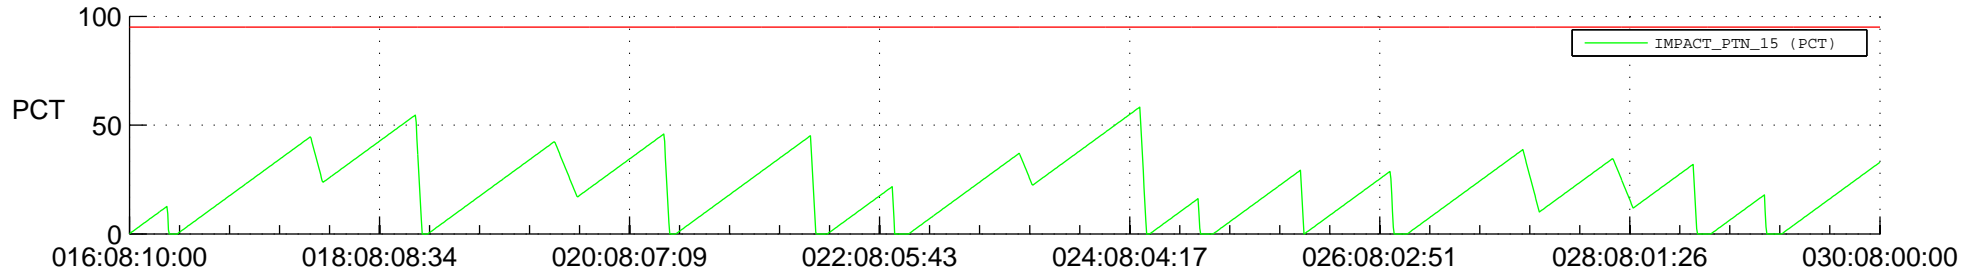

STEREO AHEAD SSR PCT Full Prediction

SWAVES_Percent_Full_Prediction

IMPACT_Percent_Full_Prediction

PLASTIC_Percent_Full_Prediction

Spacecraft_DownLink_Rate

Ground Time (2017:016:08:10:00.000 -2017:030:08:00:00.000)