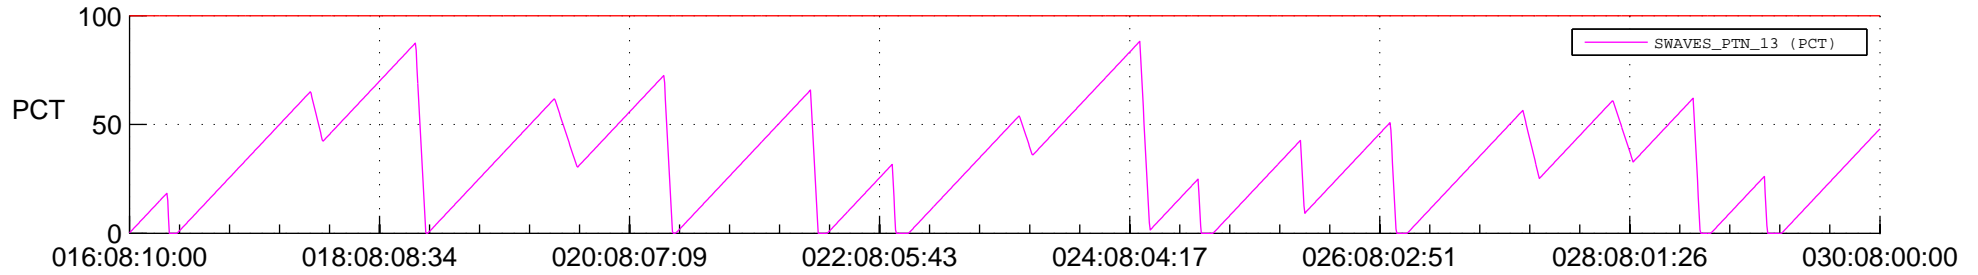

STEREO AHEAD SSR PCT Full Prediction

SWAVES_Percent_Full_Prediction

IMPACT_Percent_Full_Prediction

PLASTIC_Percent_Full_Prediction

Spacecraft_DownLink_Rate

Ground Time (2017:016:08:10:00.000 -2017:030:08:00:00.000)