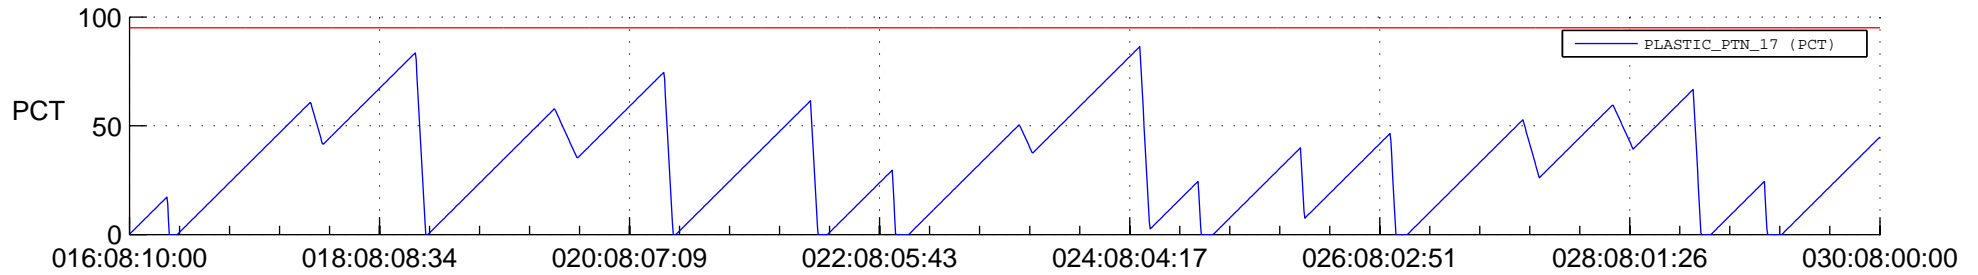

STEREO AHEAD SSR PCT Full Prediction

SWAVES_Percent_Full_Prediction

IMPACT_Percent_Full_Prediction

PLASTIC_Percent_Full_Prediction

Spacecraft_DownLink_Rate

Ground Time (2017:016:08:10:00.000 -2017:030:08:00:00.000)