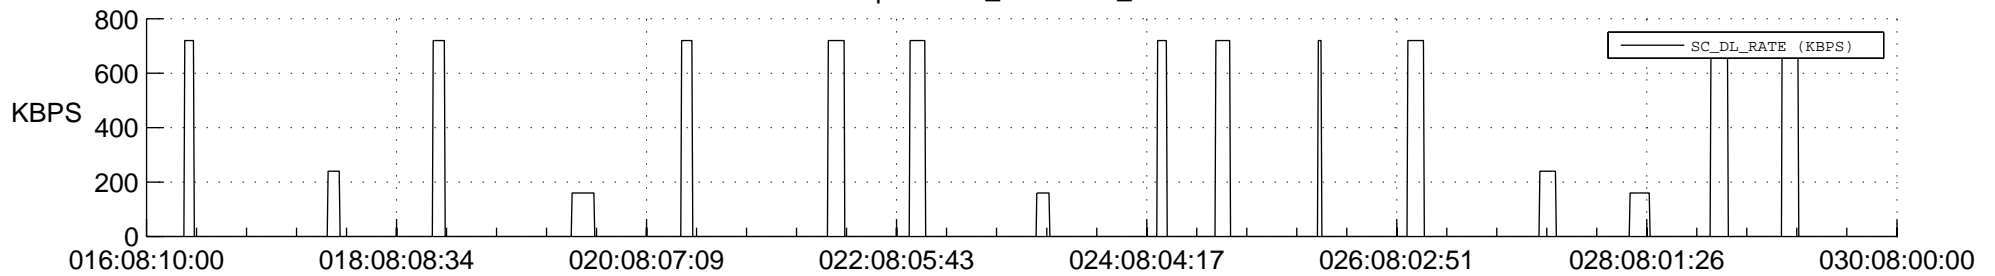

STEREO AHEAD SSR PCT Full Prediction

SWAVES_Percent_Full_Prediction

IMPACT_Percent_Full_Prediction

PLASTIC_Percent_Full_Prediction

Spacecraft_DownLink_Rate

Ground Time (2017:016:08:10:00.000 -2017:030:08:00:00.000)