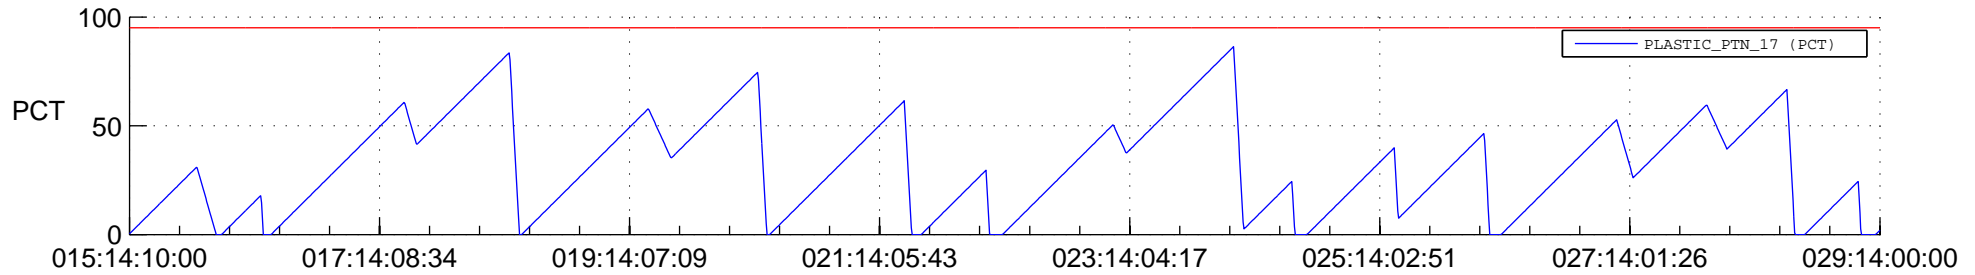

PLASTIC_Percent_Full_Prediction