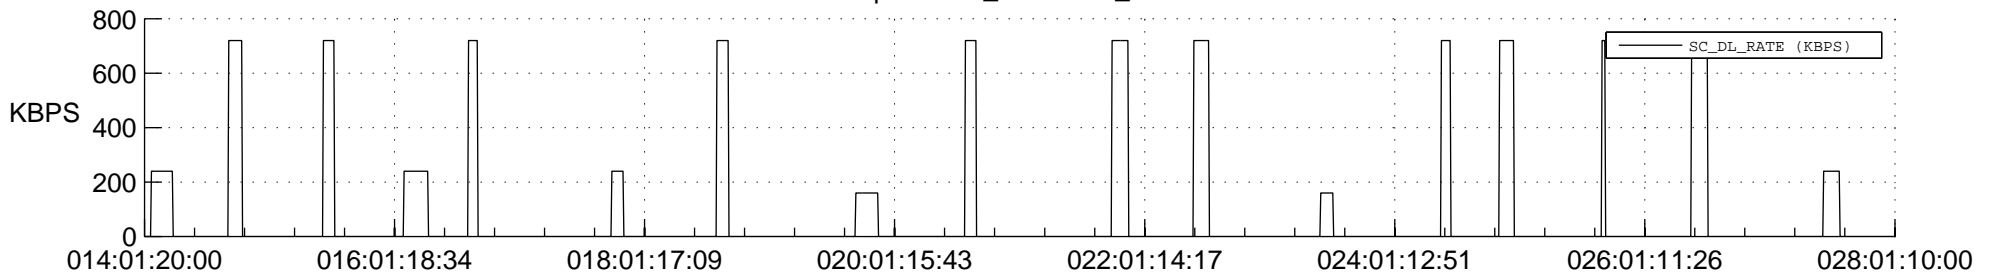

STEREO AHEAD SSR PCT Full Prediction

SWAVES_Percent_Full_Prediction

IMPACT_Percent_Full_Prediction

PLASTIC_Percent_Full_Prediction

Spacecraft_DownLink_Rate

Ground Time (2017:014:01:20:00.000 -2017:028:01:10:00.000)