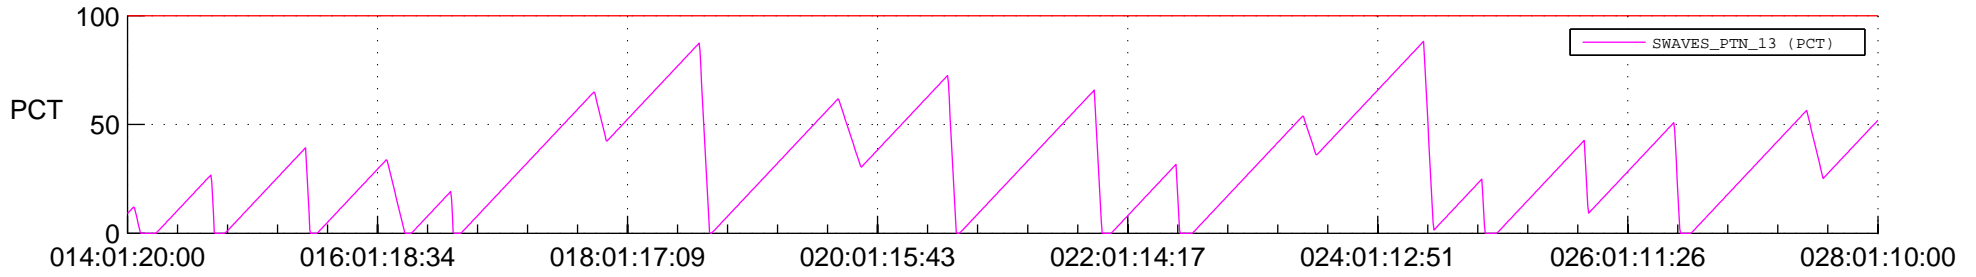

STEREO AHEAD SSR PCT Full Prediction

SWAVES_Percent_Full_Prediction

IMPACT_Percent_Full_Prediction

PLASTIC_Percent_Full_Prediction

Spacecraft_DownLink_Rate

Ground Time (2017:014:01:20:00.000 -2017:028:01:10:00.000)