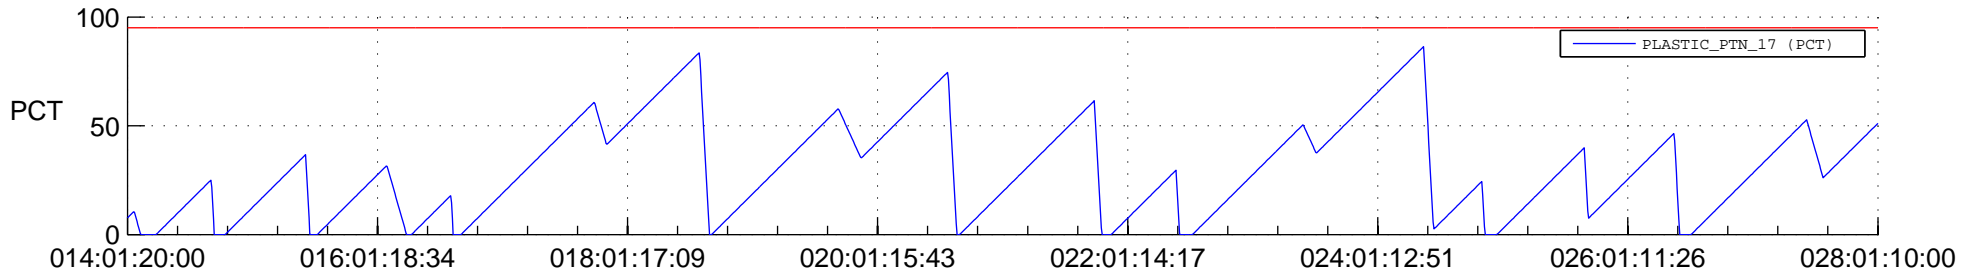

STEREO AHEAD SSR PCT Full Prediction

SWAVES_Percent_Full_Prediction

IMPACT_Percent_Full_Prediction

PLASTIC_Percent_Full_Prediction

Spacecraft_DownLink_Rate

Ground Time (2017:014:01:20:00.000 -2017:028:01:10:00.000)