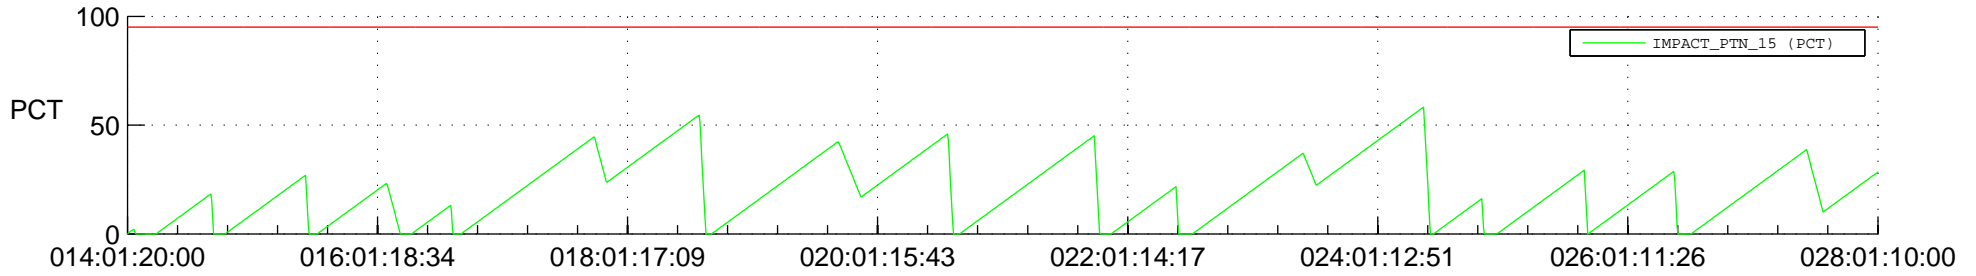

STEREO AHEAD SSR PCT Full Prediction

SWAVES_Percent_Full_Prediction

IMPACT_Percent_Full_Prediction

PLASTIC_Percent_Full_Prediction

Spacecraft_DownLink_Rate

Ground Time (2017:014:01:20:00.000 -2017:028:01:10:00.000)