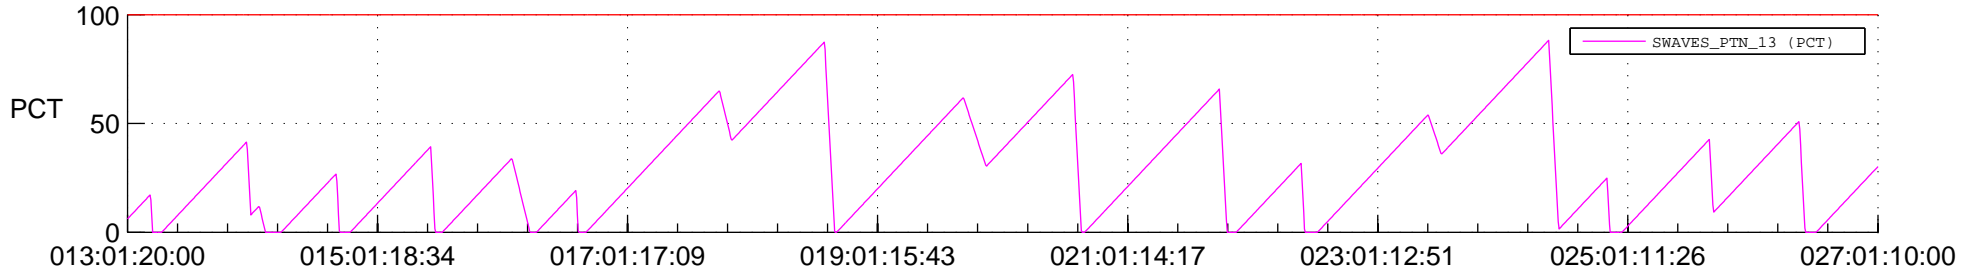

## SWAVES\_Percent\_Full\_Prediction

## Spacecraft\_DownLink\_Rate

Ground Time (2017:013:01:20:00.000 -2017:027:01:10:00.000)