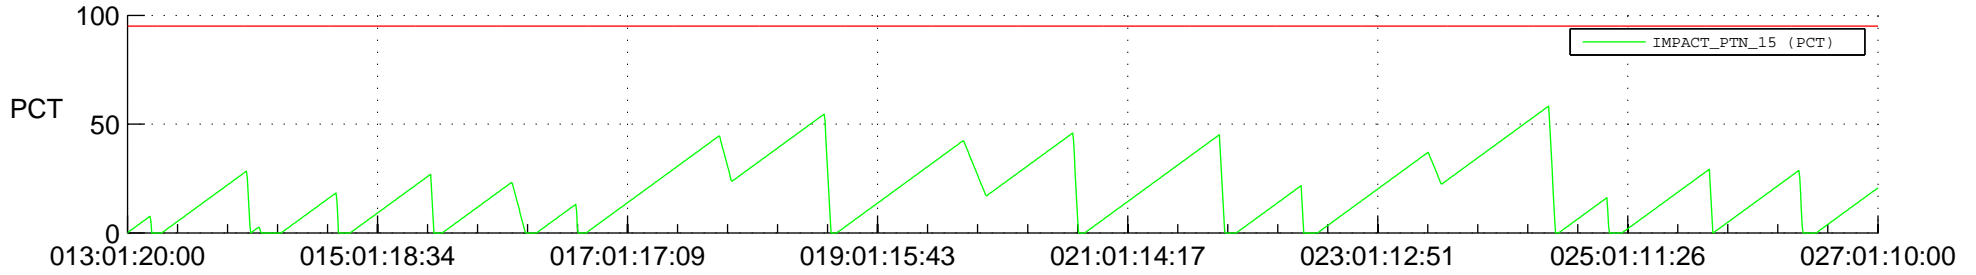

IMPACT_Percent_Full_Prediction