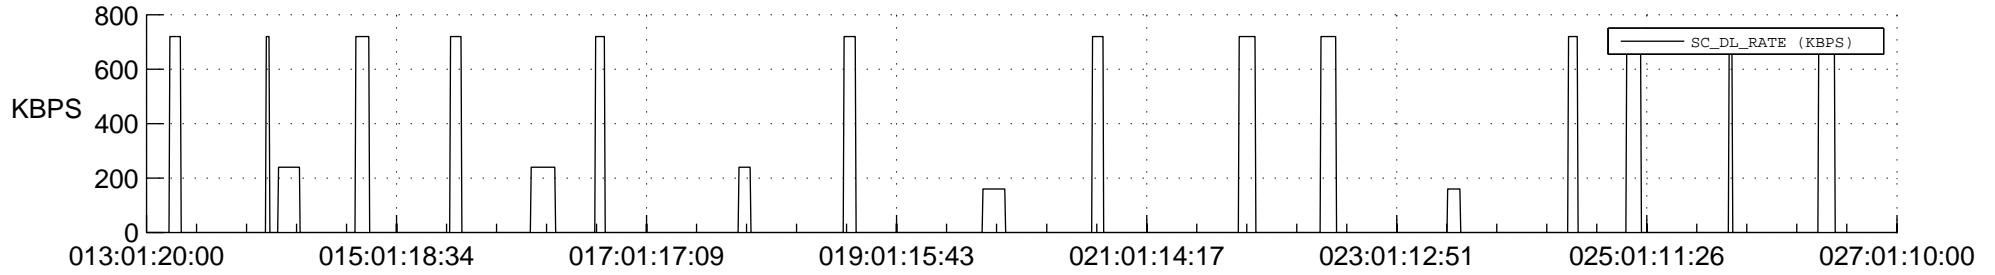

## Spacecraft\_DownLink\_Rate

Ground Time (2017:013:01:20:00.000 -2017:027:01:10:00.000)