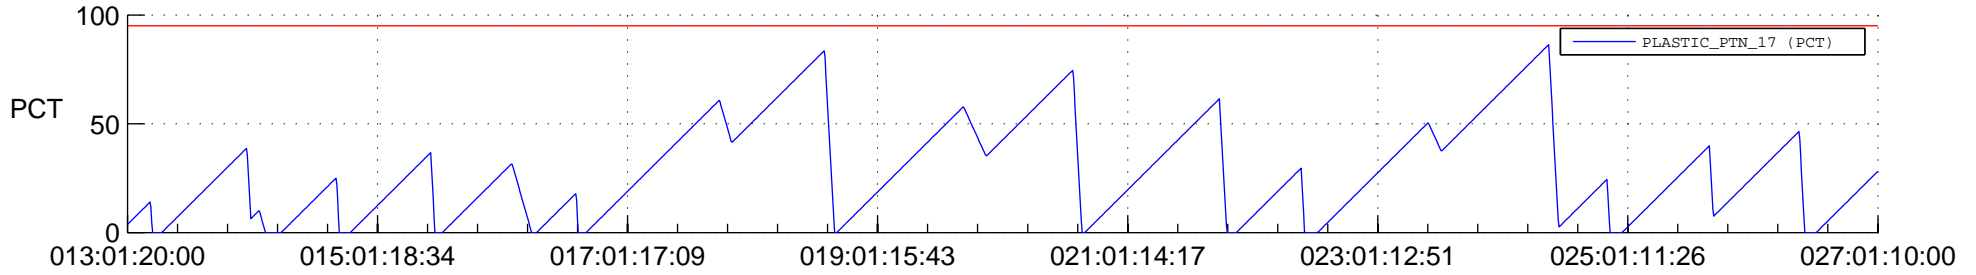

# STEREO AHEAD SSR PCT Full Prediction

## SWAVES\_Percent\_Full\_Prediction

## Spacecraft\_DownLink\_Rate

Ground Time (2017:013:01:20:00.000 -2017:027:01:10:00.000)