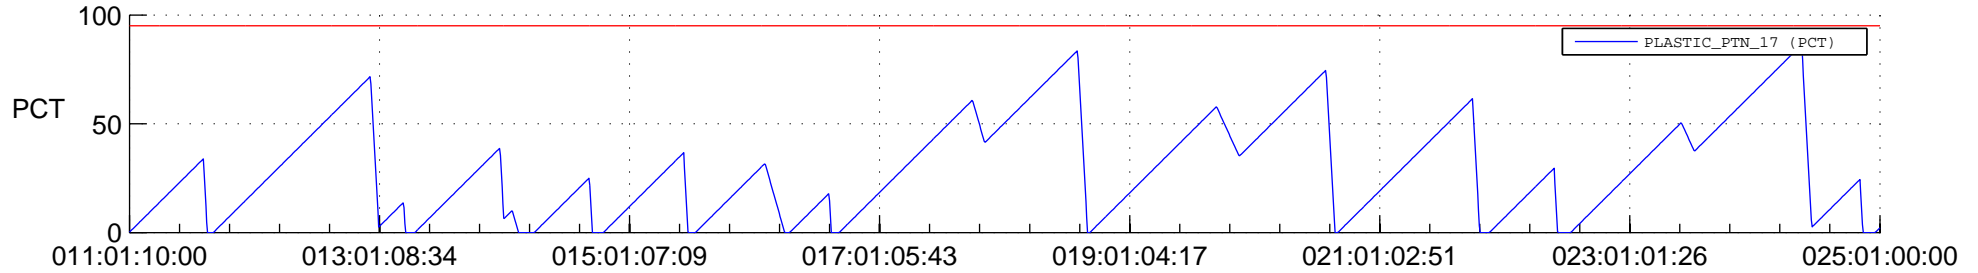

PLASTIC_Percent_Full_Prediction