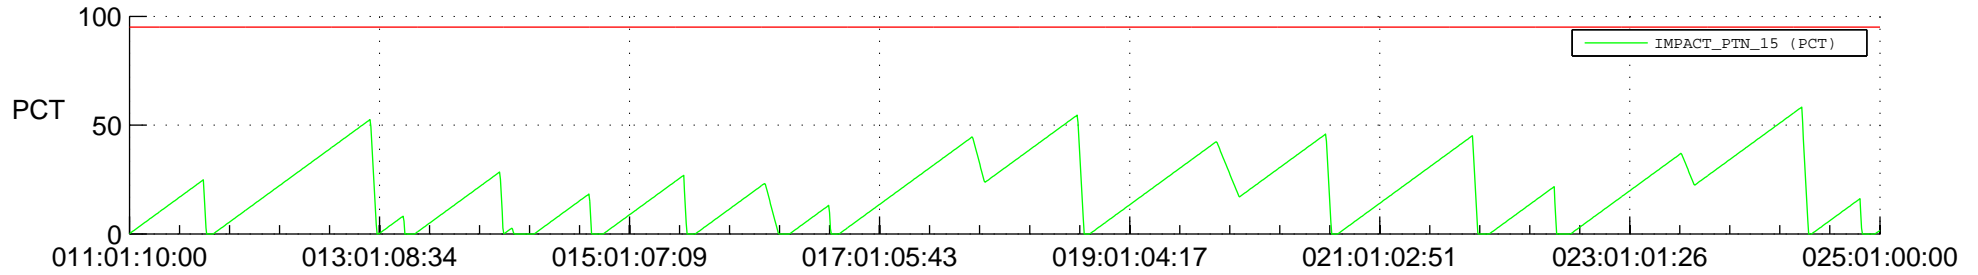

IMPACT_Percent_Full_Prediction