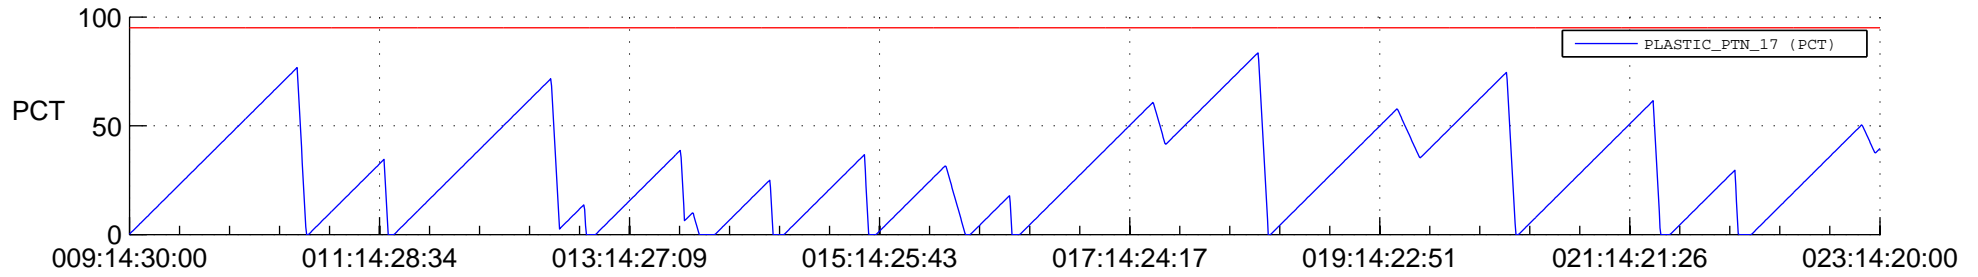

STEREO AHEAD SSR PCT Full Prediction

SWAVES_Percent_Full_Prediction

IMPACT_Percent_Full_Prediction

PLASTIC_Percent_Full_Prediction

Spacecraft_DownLink_Rate