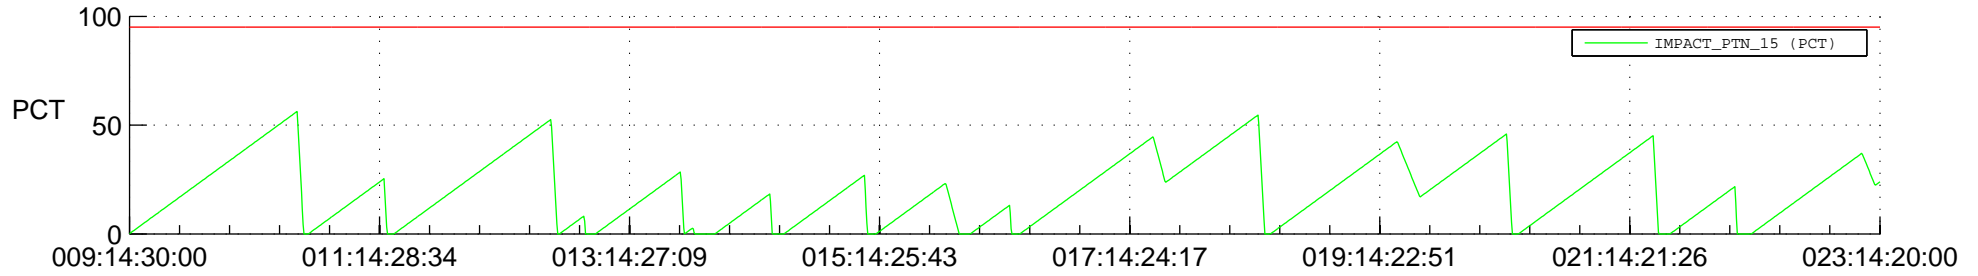

STEREO AHEAD SSR PCT Full Prediction

SWAVES_Percent_Full_Prediction

IMPACT_Percent_Full_Prediction

PLASTIC_Percent_Full_Prediction

Spacecraft_DownLink_Rate