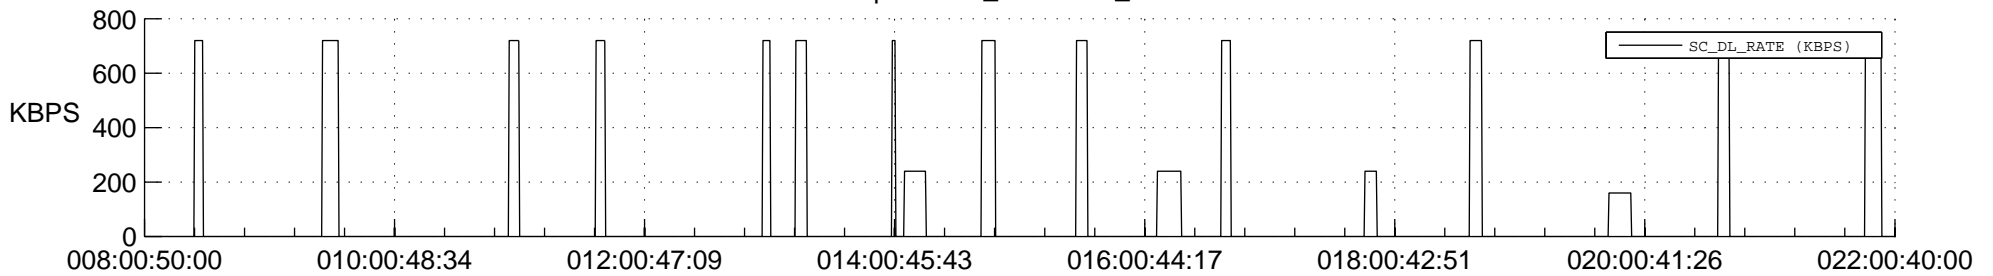

## Spacecraft\_DownLink\_Rate

Ground Time (2017:08:00:50:00.000 -2017:022:00:40:00.000)