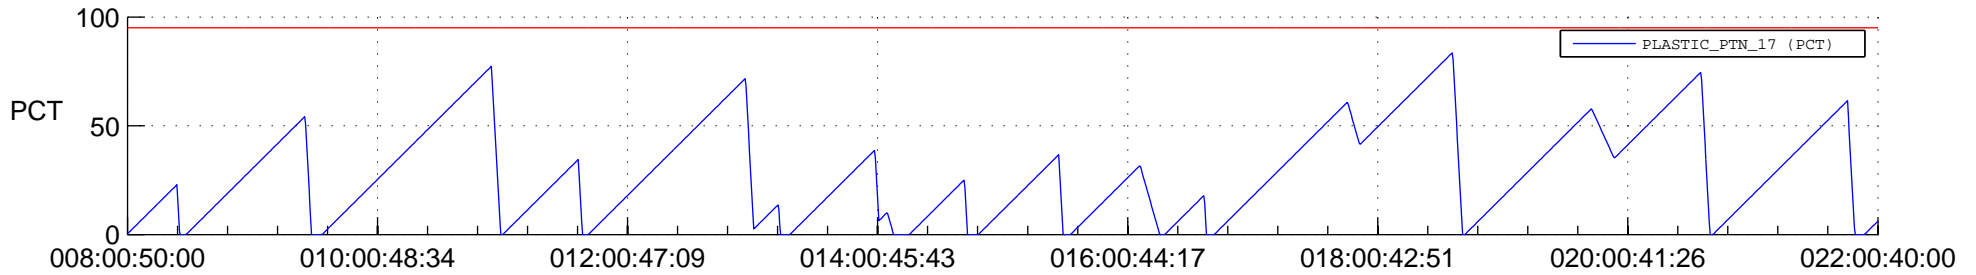

## SWAVES\_Percent\_Full\_Prediction

## Spacecraft\_DownLink\_Rate

Ground Time (2017:08:00:50:00.000 -2017:022:00:40:00.000)