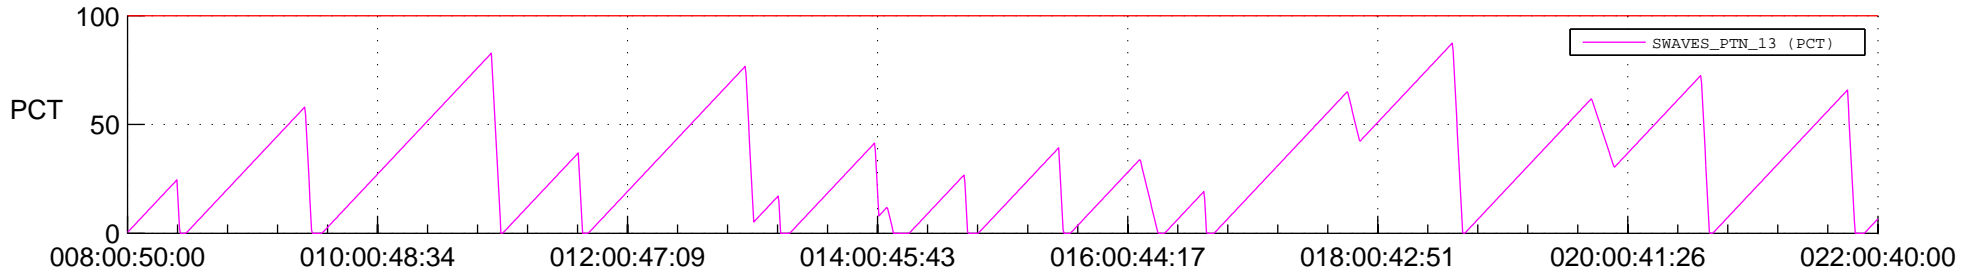

## SWAVES\_Percent\_Full\_Prediction

## Spacecraft\_DownLink\_Rate

Ground Time (2017:08:00:50:00.000 -2017:022:00:40:00.000)