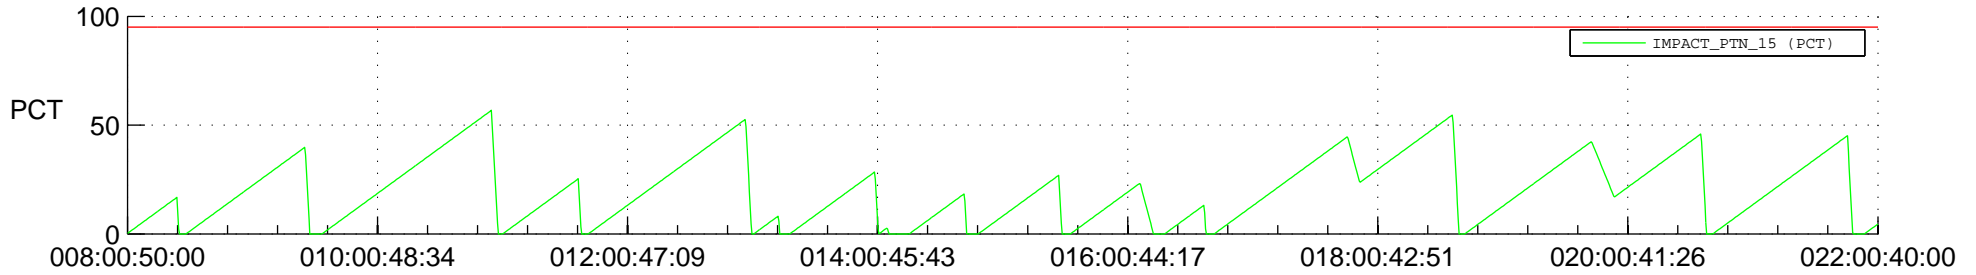

IMPACT_Percent_Full_Prediction