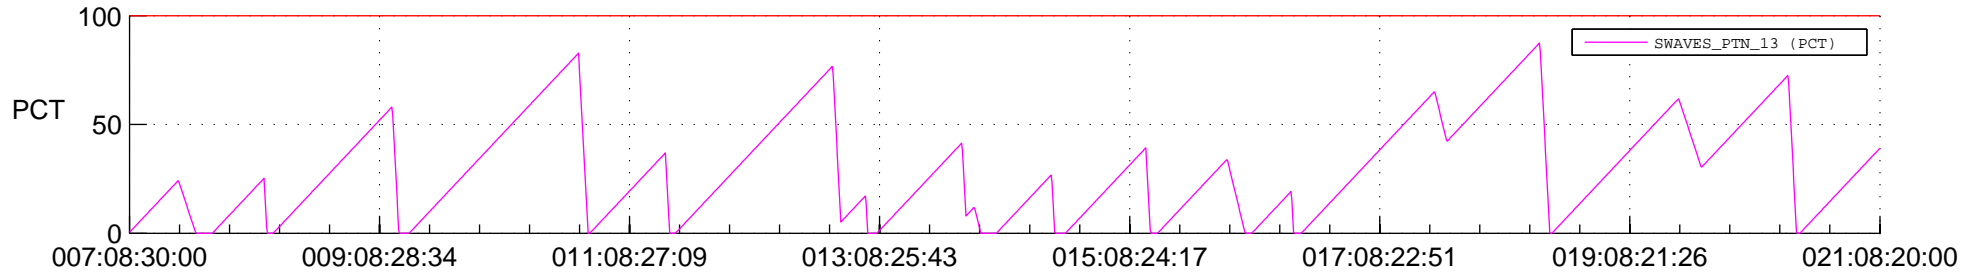

STEREO AHEAD SSR PCT Full Prediction

SWAVES_Percent_Full_Prediction

IMPACT_Percent_Full_Prediction

PLASTIC_Percent_Full_Prediction

Spacecraft_DownLink_Rate