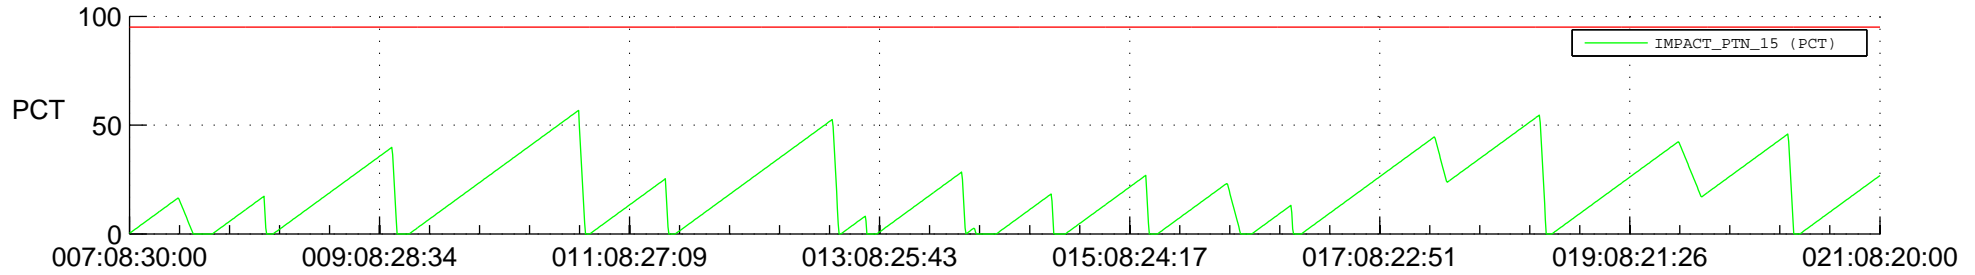

STEREO AHEAD SSR PCT Full Prediction

SWAVES_Percent_Full_Prediction

IMPACT_Percent_Full_Prediction

PLASTIC_Percent_Full_Prediction

Spacecraft_DownLink_Rate