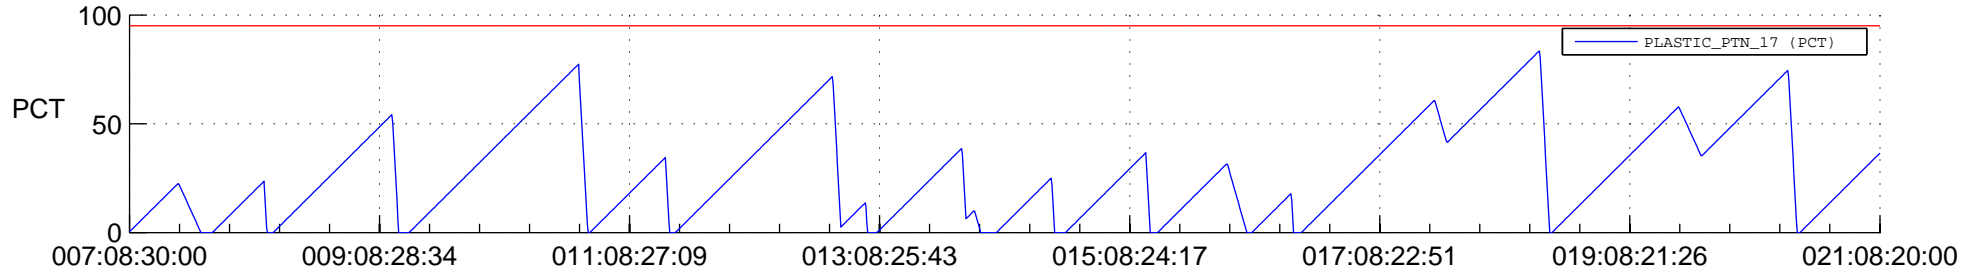

STEREO AHEAD SSR PCT Full Prediction

SWAVES_Percent_Full_Prediction

IMPACT_Percent_Full_Prediction

PLASTIC_Percent_Full_Prediction

Spacecraft_DownLink_Rate