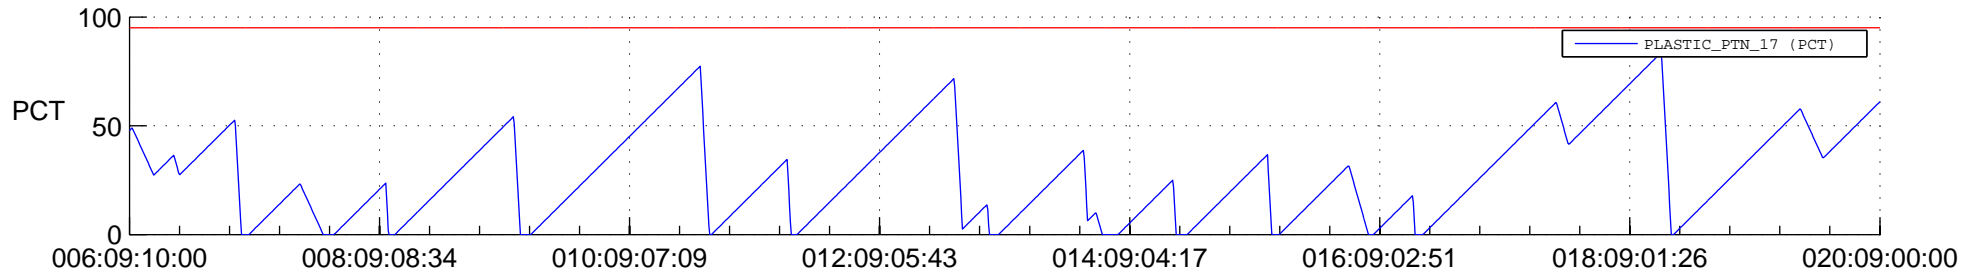

STEREO AHEAD SSR PCT Full Prediction

SWAVES_Percent_Full_Prediction

IMPACT_Percent_Full_Prediction

PLASTIC_Percent_Full_Prediction

Spacecraft_DownLink_Rate