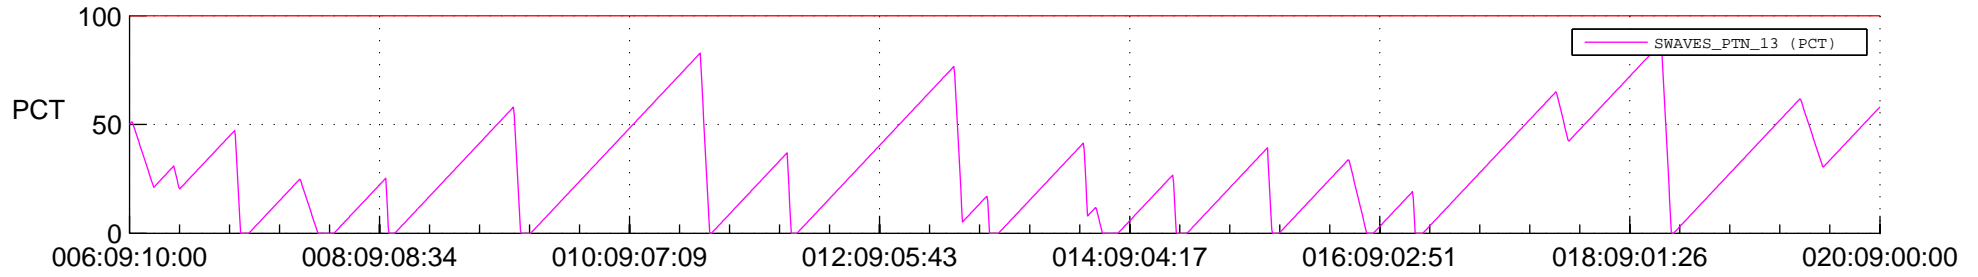

STEREO AHEAD SSR PCT Full Prediction

SWAVES_Percent_Full_Prediction

IMPACT_Percent_Full_Prediction

PLASTIC_Percent_Full_Prediction

Spacecraft_DownLink_Rate