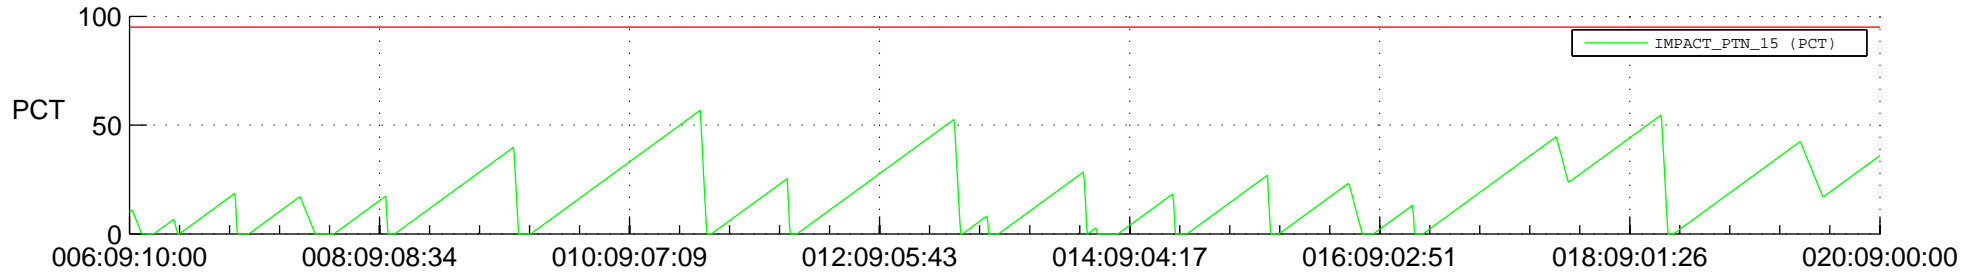

STEREO AHEAD SSR PCT Full Prediction

SWAVES_Percent_Full_Prediction

IMPACT_Percent_Full_Prediction

PLASTIC_Percent_Full_Prediction

Spacecraft_DownLink_Rate