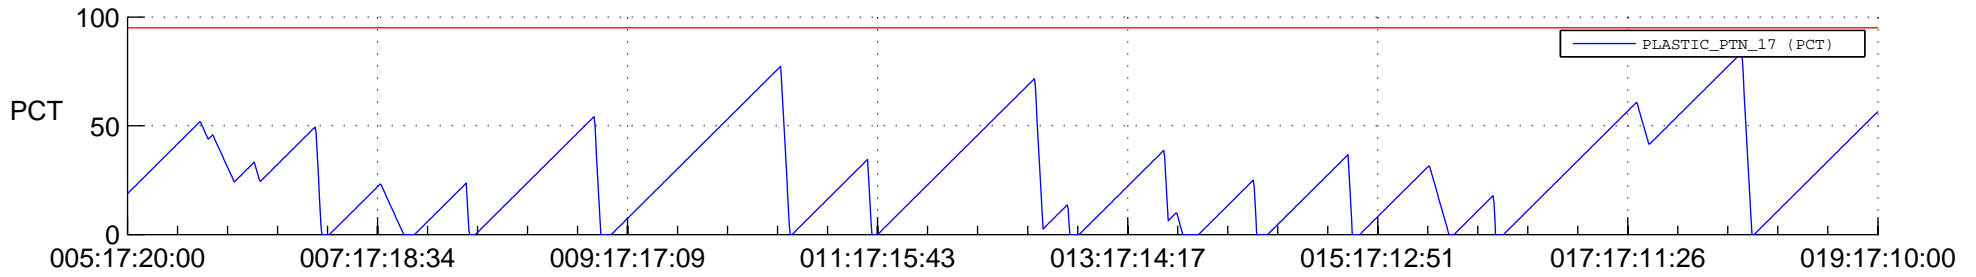

PLASTIC_Percent_Full_Prediction