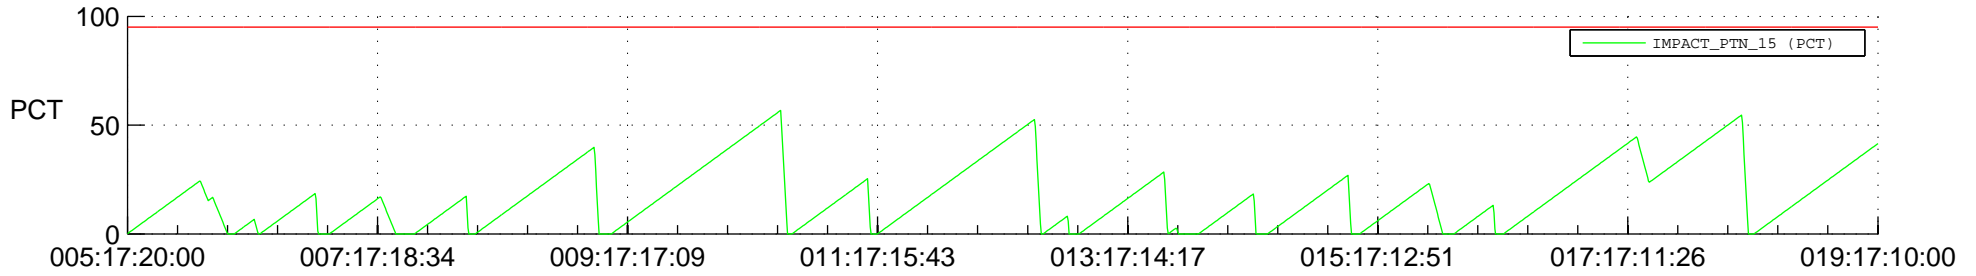

IMPACT_Percent_Full_Prediction