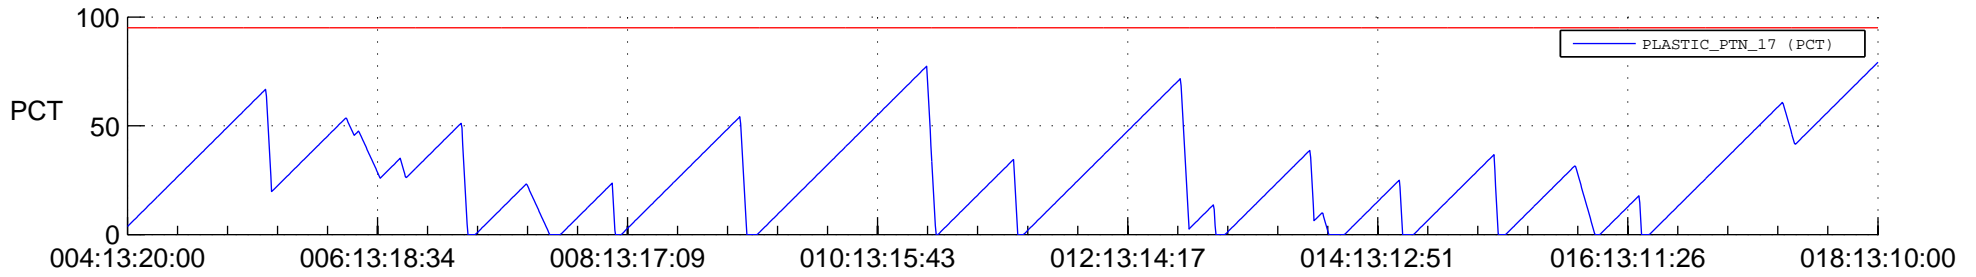

PLASTIC_Percent_Full_Prediction