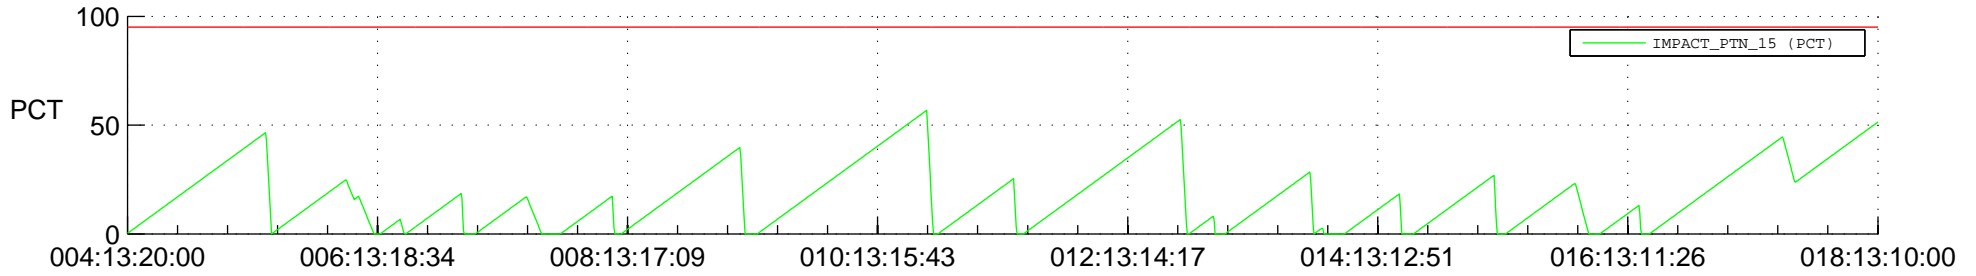

IMPACT_Percent_Full_Prediction