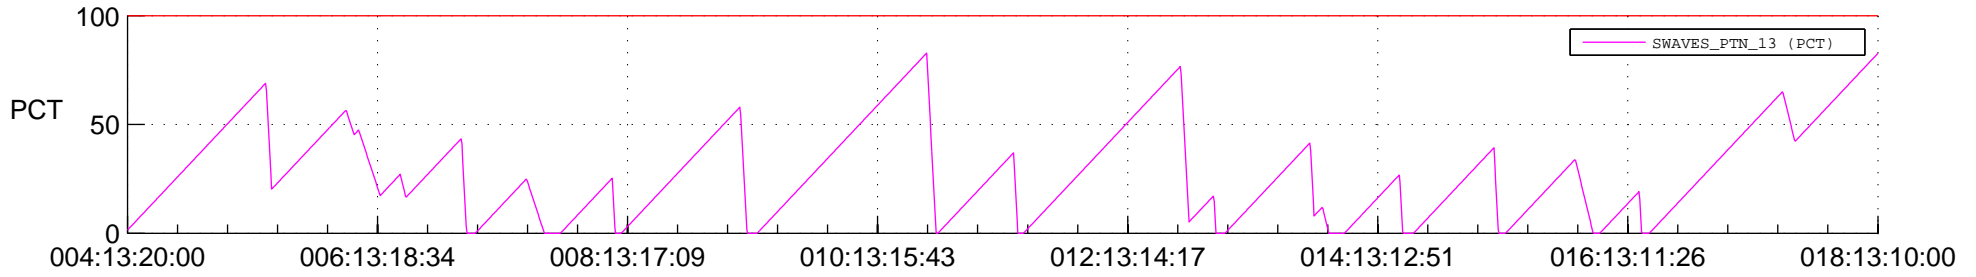

# STEREO AHEAD SSR PCT Full Prediction

## SWAVES\_Percent\_Full\_Prediction