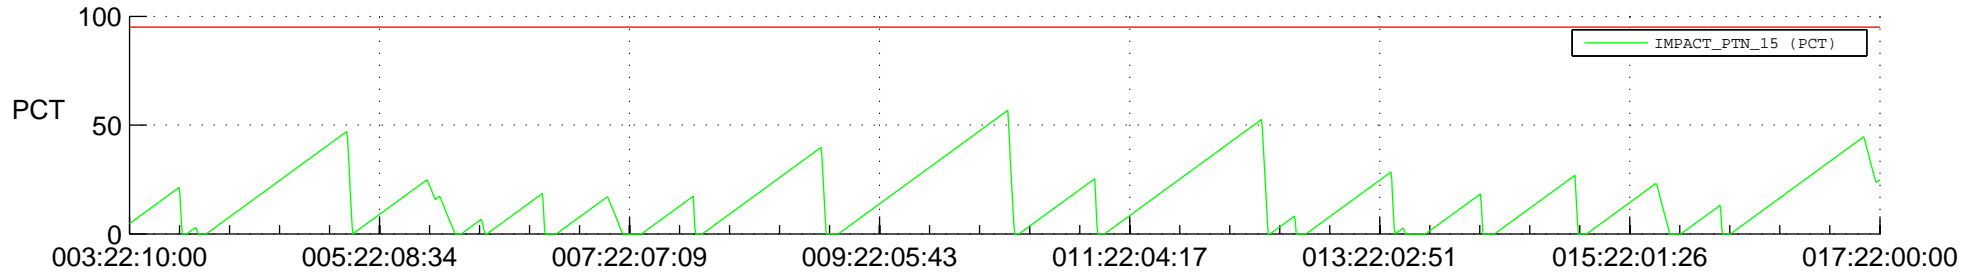

STEREO AHEAD SSR PCT Full Prediction

SWAVES_Percent_Full_Prediction

IMPACT_Percent_Full_Prediction

PLASTIC_Percent_Full_Prediction

Spacecraft_DownLink_Rate

Ground Time (2017:003:22:10:00.000 -2017:017:22:00:00.000)