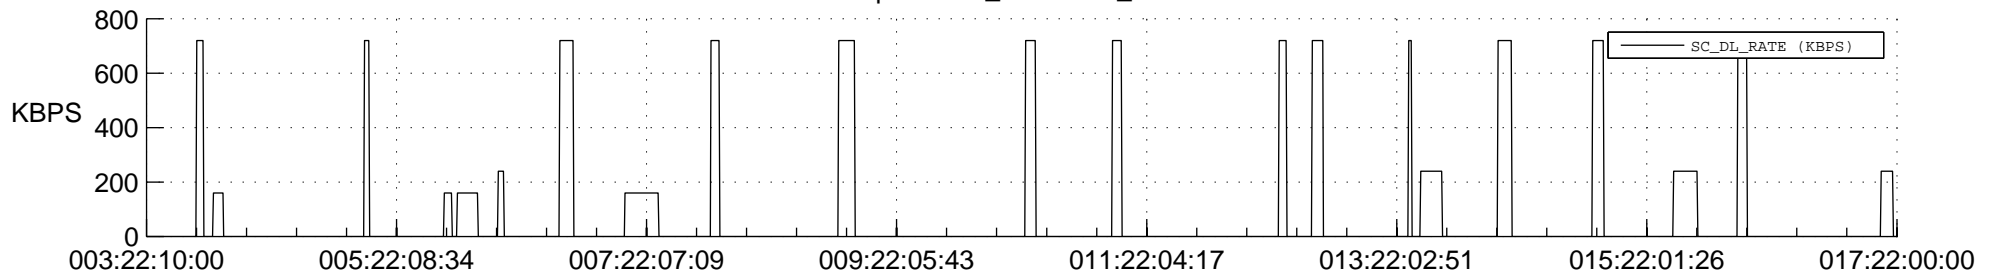

STEREO AHEAD SSR PCT Full Prediction

SWAVES_Percent_Full_Prediction

IMPACT_Percent_Full_Prediction

PLASTIC_Percent_Full_Prediction

Spacecraft_DownLink_Rate

Ground Time (2017:003:22:10:00.000 -2017:017:22:00:00.000)