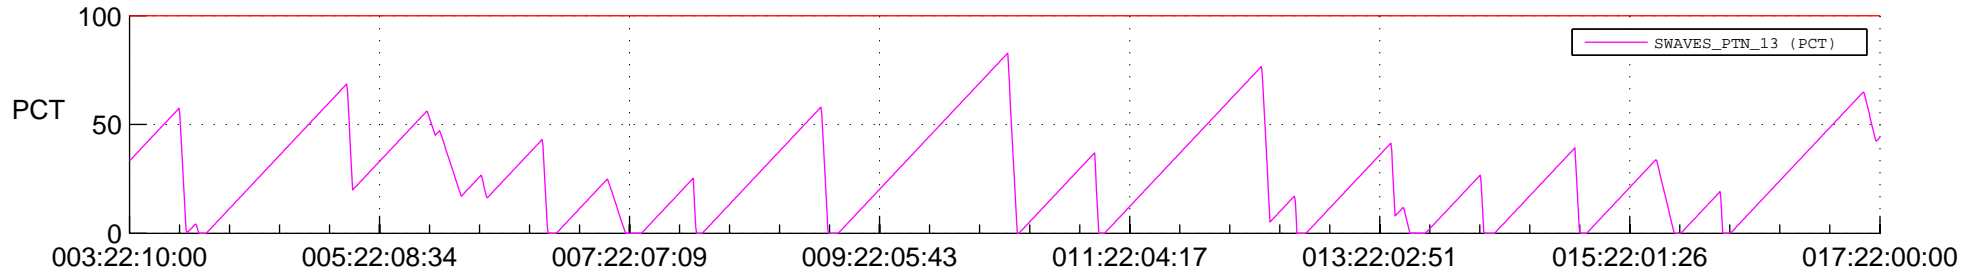

STEREO AHEAD SSR PCT Full Prediction

SWAVES_Percent_Full_Prediction

IMPACT_Percent_Full_Prediction

PLASTIC_Percent_Full_Prediction

Spacecraft_DownLink_Rate

Ground Time (2017:003:22:10:00.000 -2017:017:22:00:00.000)