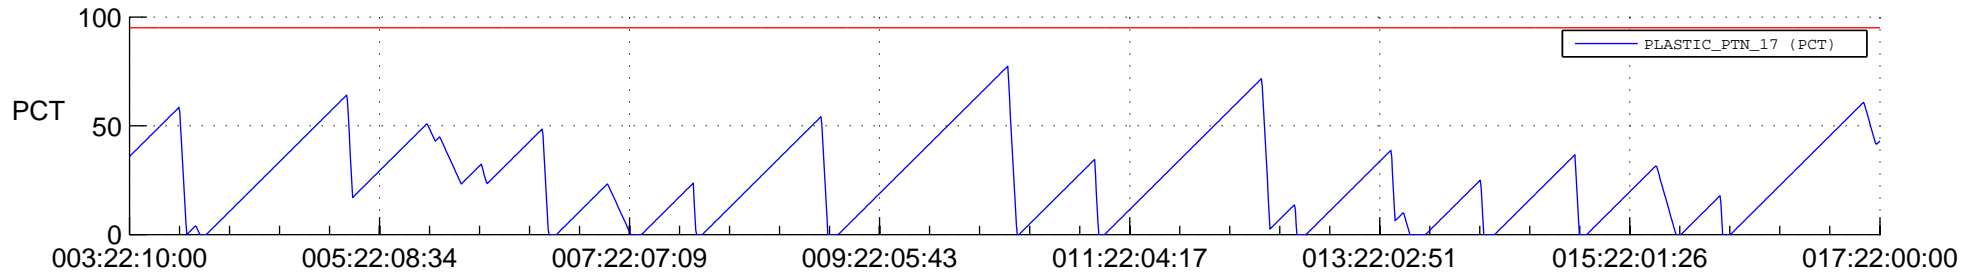

STEREO AHEAD SSR PCT Full Prediction

SWAVES_Percent_Full_Prediction

IMPACT_Percent_Full_Prediction

PLASTIC_Percent_Full_Prediction

Spacecraft_DownLink_Rate

Ground Time (2017:003:22:10:00.000 -2017:017:22:00:00.000)