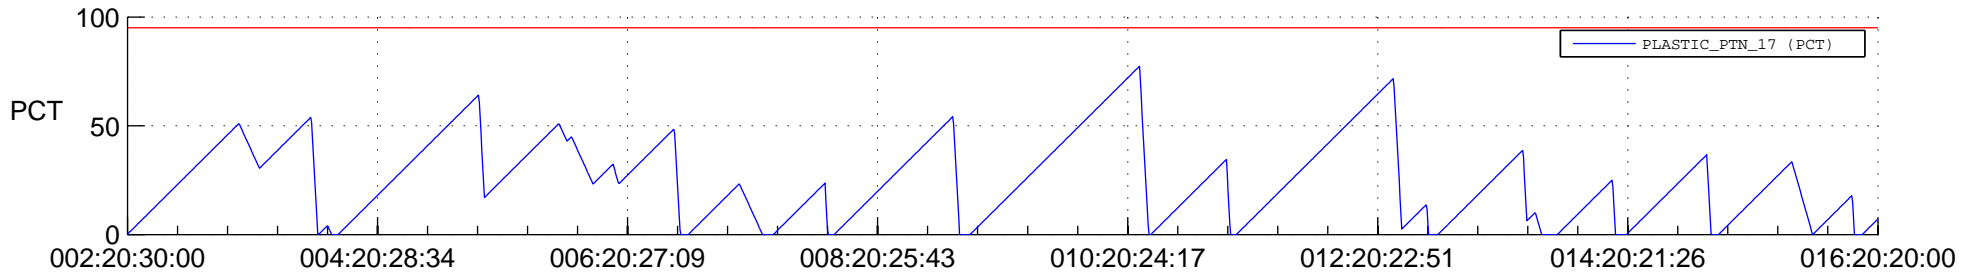

STEREO AHEAD SSR PCT Full Prediction

SWAVES_Percent_Full_Prediction

IMPACT_Percent_Full_Prediction

PLASTIC_Percent_Full_Prediction

Spacecraft_DownLink_Rate