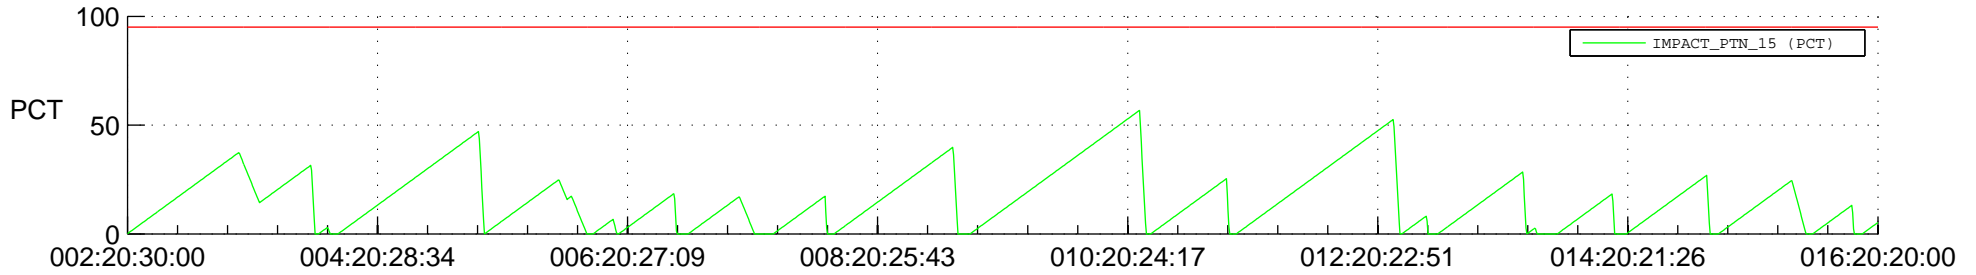

STEREO AHEAD SSR PCT Full Prediction

SWAVES_Percent_Full_Prediction

IMPACT_Percent_Full_Prediction

PLASTIC_Percent_Full_Prediction

Spacecraft_DownLink_Rate