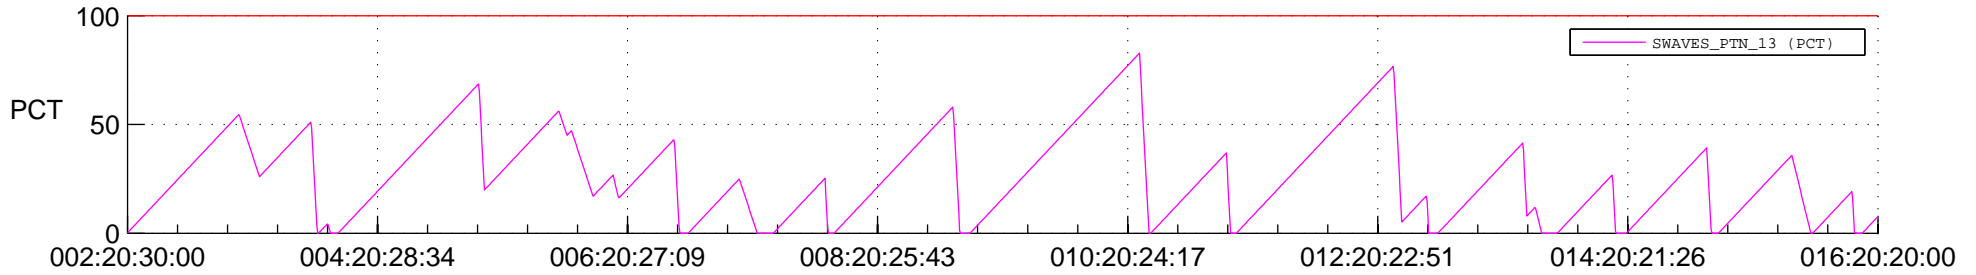

STEREO AHEAD SSR PCT Full Prediction

SWAVES_Percent_Full_Prediction

IMPACT_Percent_Full_Prediction

PLASTIC_Percent_Full_Prediction

Spacecraft_DownLink_Rate