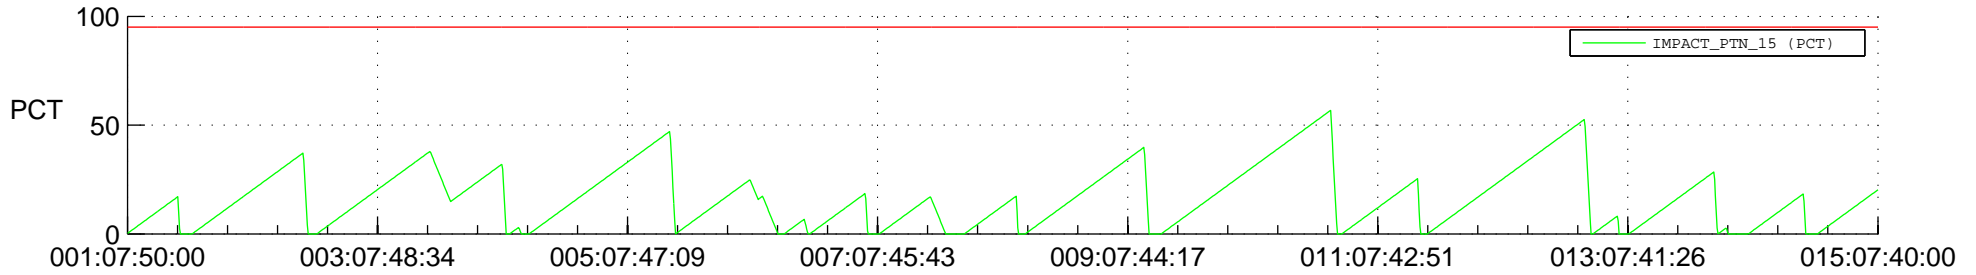

STEREO AHEAD SSR PCT Full Prediction

SWAVES_Percent_Full_Prediction

IMPACT_Percent_Full_Prediction

PLASTIC_Percent_Full_Prediction

Spacecraft_DownLink_Rate