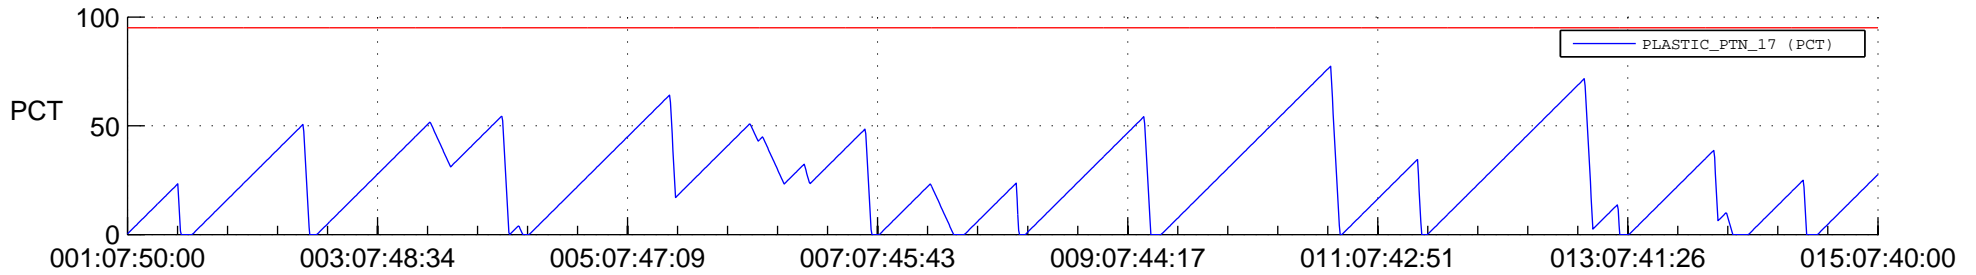

STEREO AHEAD SSR PCT Full Prediction

SWAVES_Percent_Full_Prediction

IMPACT_Percent_Full_Prediction

PLASTIC_Percent_Full_Prediction

Spacecraft_DownLink_Rate