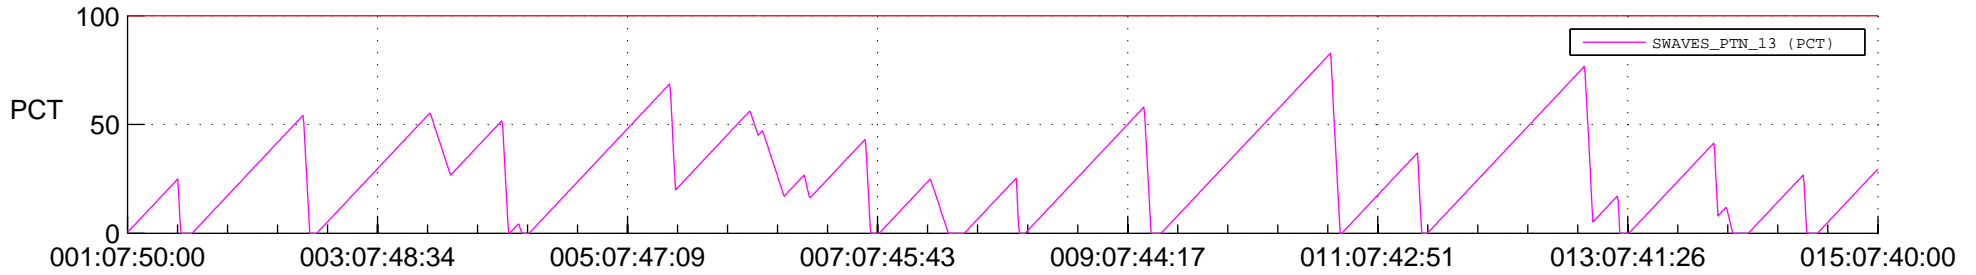

STEREO AHEAD SSR PCT Full Prediction

SWAVES_Percent_Full_Prediction

IMPACT_Percent_Full_Prediction

PLASTIC_Percent_Full_Prediction

Spacecraft_DownLink_Rate