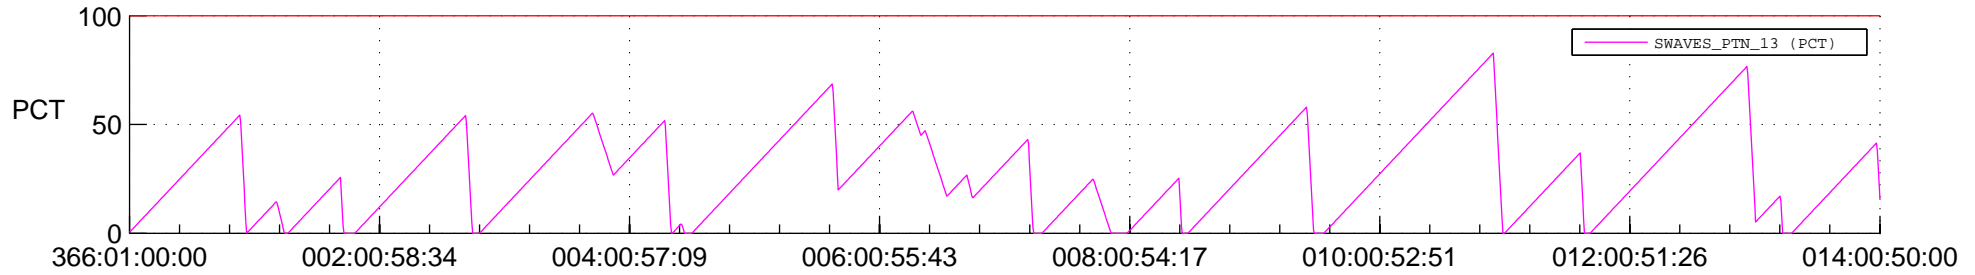

STEREO AHEAD SSR PCT Full Prediction

SWAVES_Percent_Full_Prediction

IMPACT_Percent_Full_Prediction

PLASTIC_Percent_Full_Prediction

Spacecraft_DownLink_Rate

Ground Time (2016:366:01:00:00.000 -2017:014:00:50:00.000)