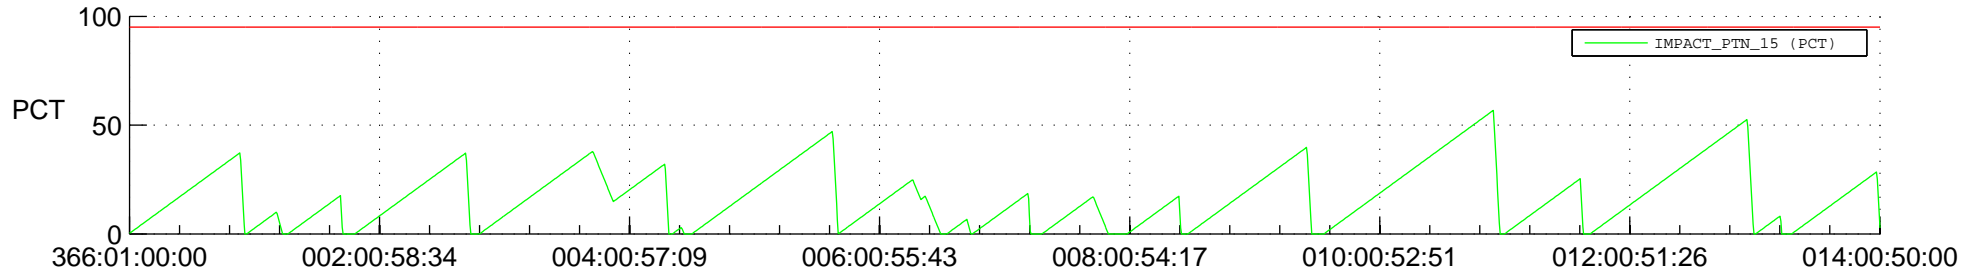

STEREO AHEAD SSR PCT Full Prediction

SWAVES_Percent_Full_Prediction

IMPACT_Percent_Full_Prediction

PLASTIC_Percent_Full_Prediction

Spacecraft_DownLink_Rate

Ground Time (2016:366:01:00:00.000 -2017:014:00:50:00.000)