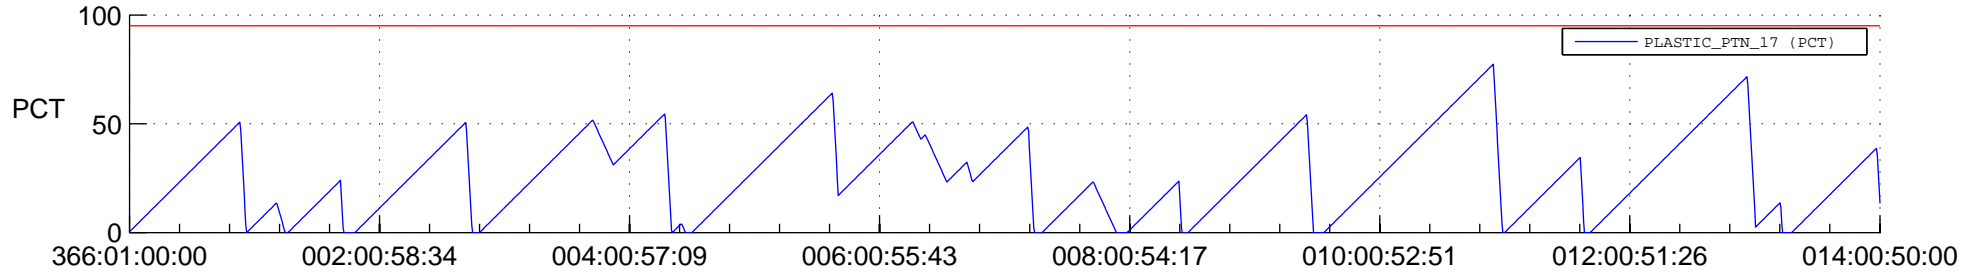

STEREO AHEAD SSR PCT Full Prediction

SWAVES_Percent_Full_Prediction

IMPACT_Percent_Full_Prediction

PLASTIC_Percent_Full_Prediction

Spacecraft_DownLink_Rate

Ground Time (2016:366:01:00:00.000 -2017:014:00:50:00.000)