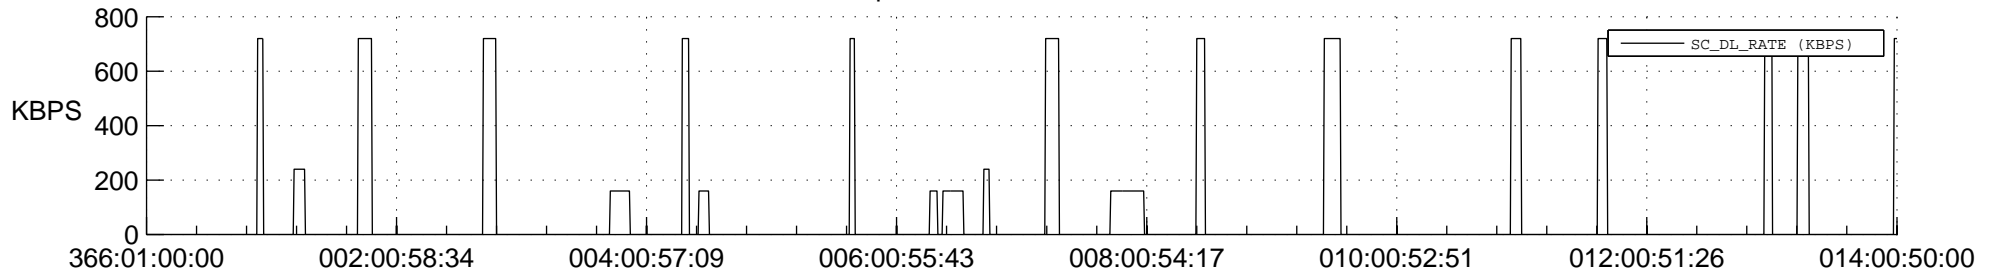

STEREO AHEAD SSR PCT Full Prediction

SWAVES_Percent_Full_Prediction

IMPACT_Percent_Full_Prediction

PLASTIC_Percent_Full_Prediction

Spacecraft_DownLink_Rate

Ground Time (2016:366:01:00:00.000 -2017:014:00:50:00.000)