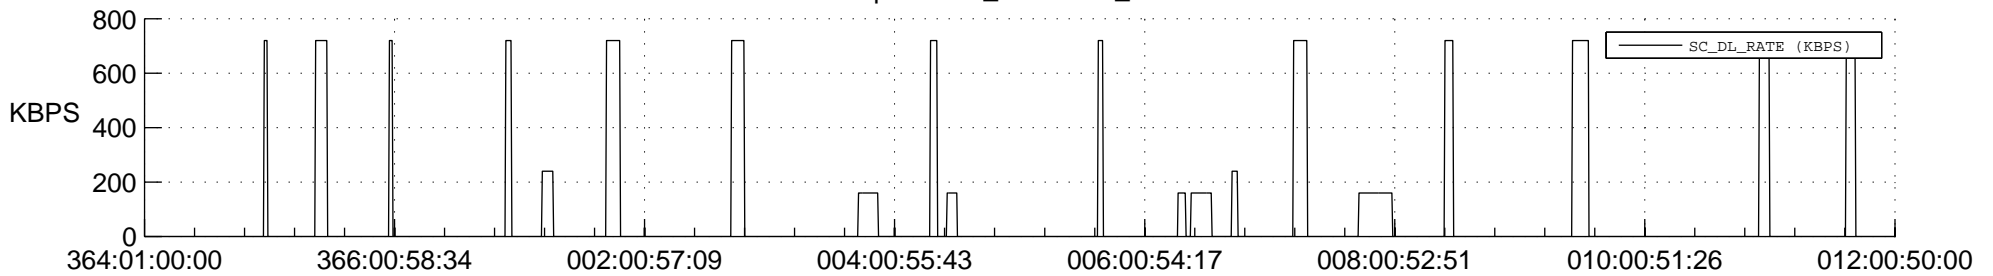

STEREO AHEAD SSR PCT Full Prediction

SWAVES_Percent_Full_Prediction

IMPACT_Percent_Full_Prediction

PLASTIC_Percent_Full_Prediction

Spacecraft_DownLink_Rate

Ground Time (2016:364:01:00:00.000 -2017:012:00:50:00.000)