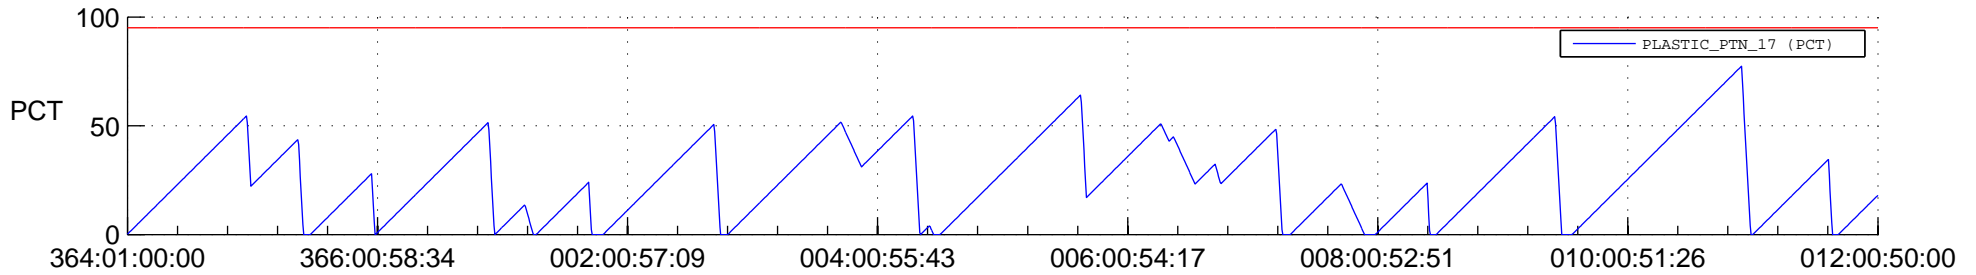

STEREO AHEAD SSR PCT Full Prediction

SWAVES_Percent_Full_Prediction

IMPACT_Percent_Full_Prediction

PLASTIC_Percent_Full_Prediction

Spacecraft_DownLink_Rate

Ground Time (2016:364:01:00:00.000 -2017:012:00:50:00.000)