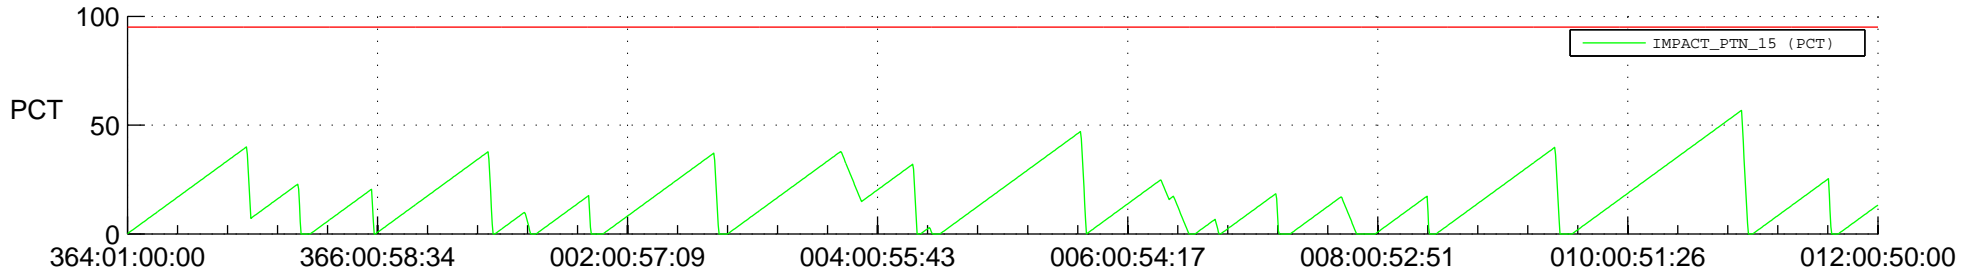

STEREO AHEAD SSR PCT Full Prediction

SWAVES_Percent_Full_Prediction

IMPACT_Percent_Full_Prediction

PLASTIC_Percent_Full_Prediction

Spacecraft_DownLink_Rate

Ground Time (2016:364:01:00:00.000 -2017:012:00:50:00.000)