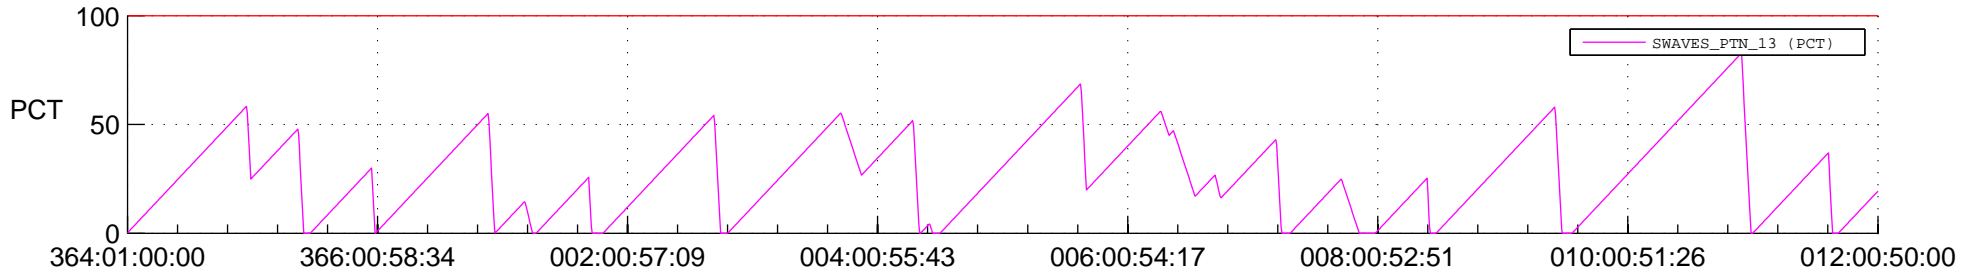

STEREO AHEAD SSR PCT Full Prediction

SWAVES_Percent_Full_Prediction

IMPACT_Percent_Full_Prediction

PLASTIC_Percent_Full_Prediction

Spacecraft_DownLink_Rate

Ground Time (2016:364:01:00:00.000 -2017:012:00:50:00.000)