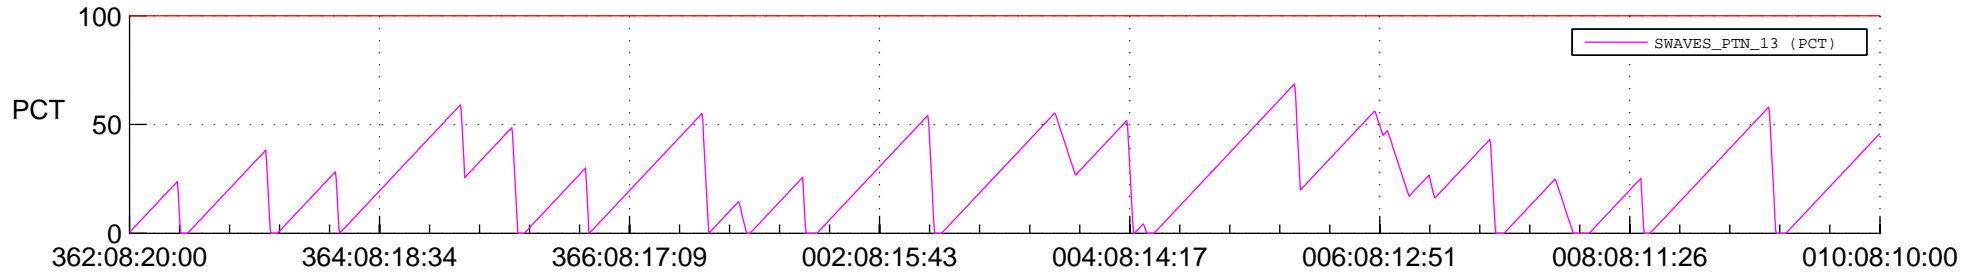

STEREO AHEAD SSR PCT Full Prediction

SWAVES_Percent_Full_Prediction

IMPACT_Percent_Full_Prediction

PLASTIC_Percent_Full_Prediction

Spacecraft_DownLink_Rate