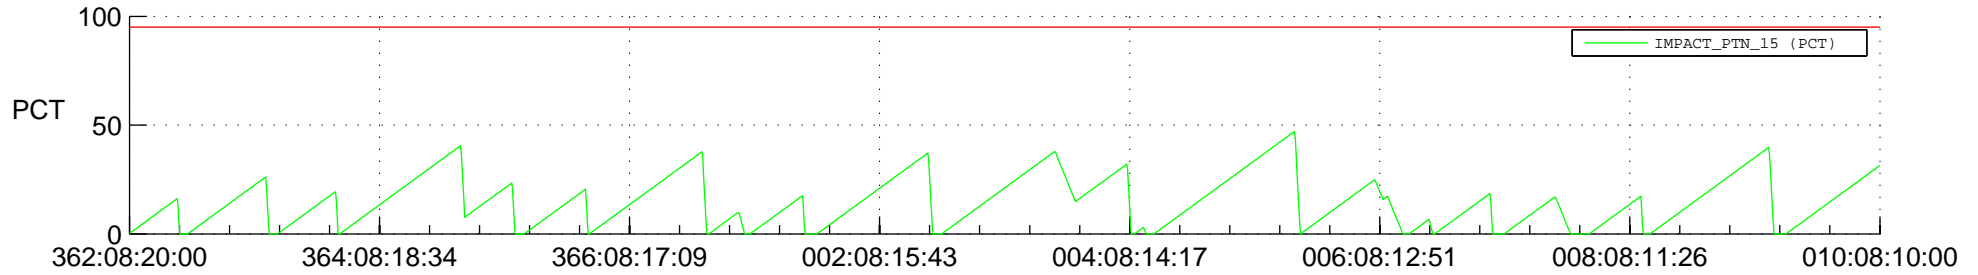

STEREO AHEAD SSR PCT Full Prediction

SWAVES_Percent_Full_Prediction

IMPACT_Percent_Full_Prediction

PLASTIC_Percent_Full_Prediction

Spacecraft_DownLink_Rate