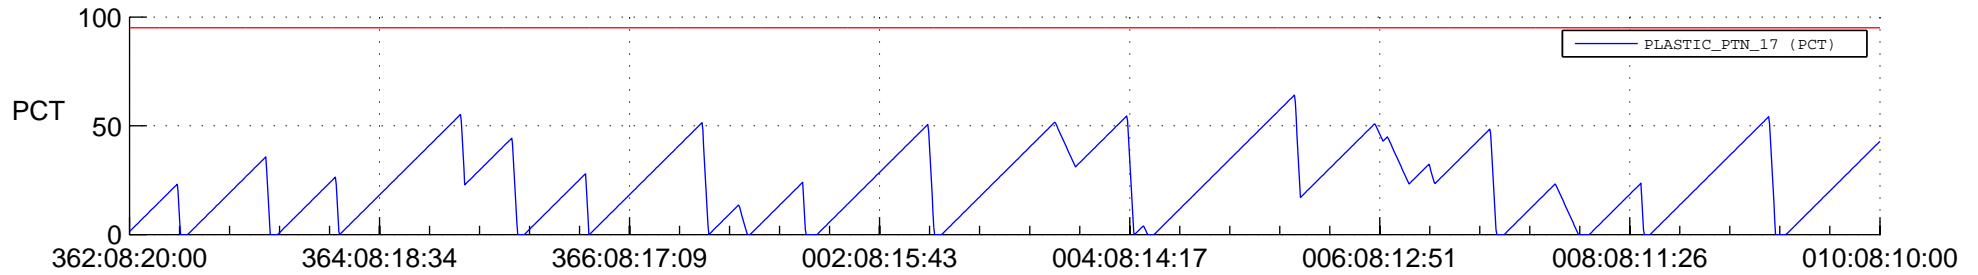

STEREO AHEAD SSR PCT Full Prediction

SWAVES_Percent_Full_Prediction

IMPACT_Percent_Full_Prediction

PLASTIC_Percent_Full_Prediction

Spacecraft_DownLink_Rate