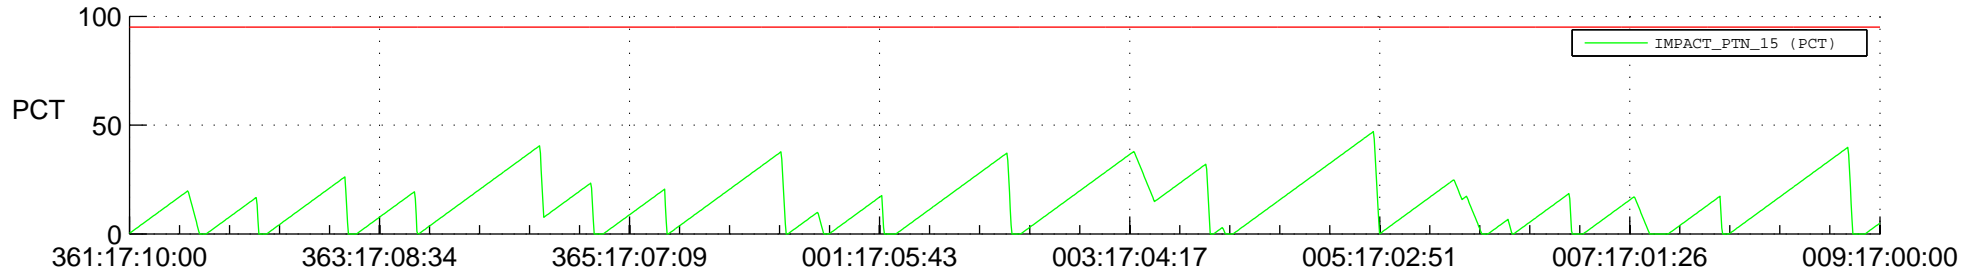

IMPACT_Percent_Full_Prediction