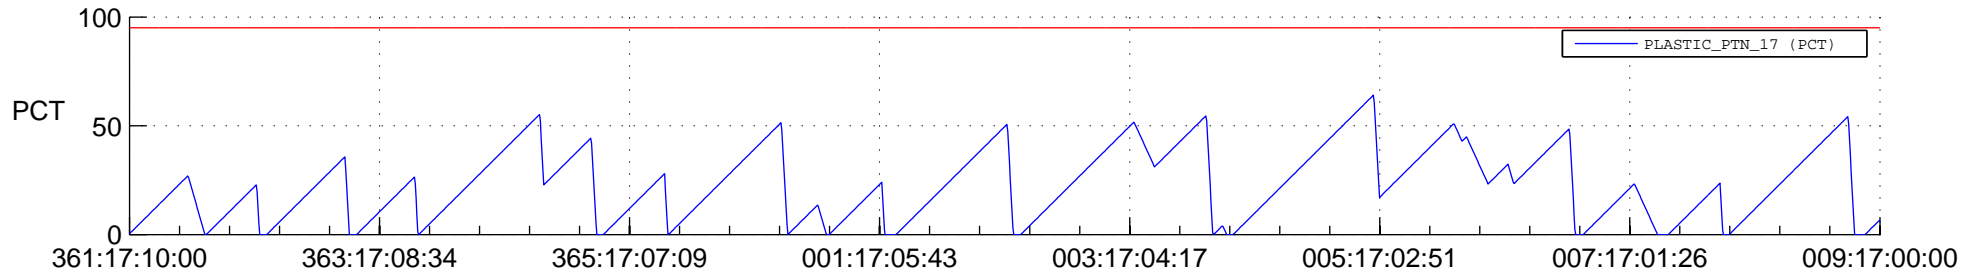

## SWAVES\_Percent\_Full\_Prediction

## Spacecraft\_DownLink\_Rate

Ground Time (2016:361:17:10:00.000 -2017:009:17:00:00.000)