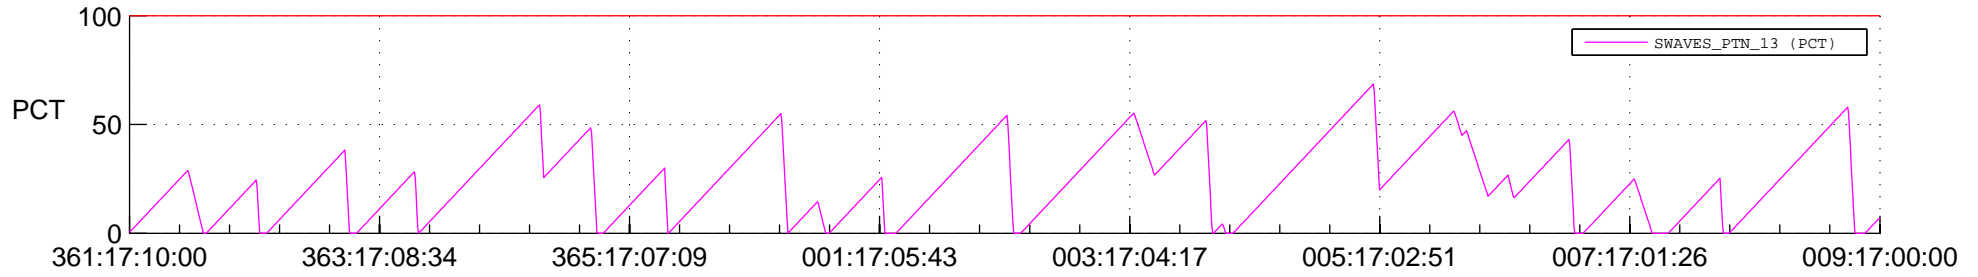

## SWAVES\_Percent\_Full\_Prediction

## Spacecraft\_DownLink\_Rate

Ground Time (2016:361:17:10:00.000 -2017:009:17:00:00.000)