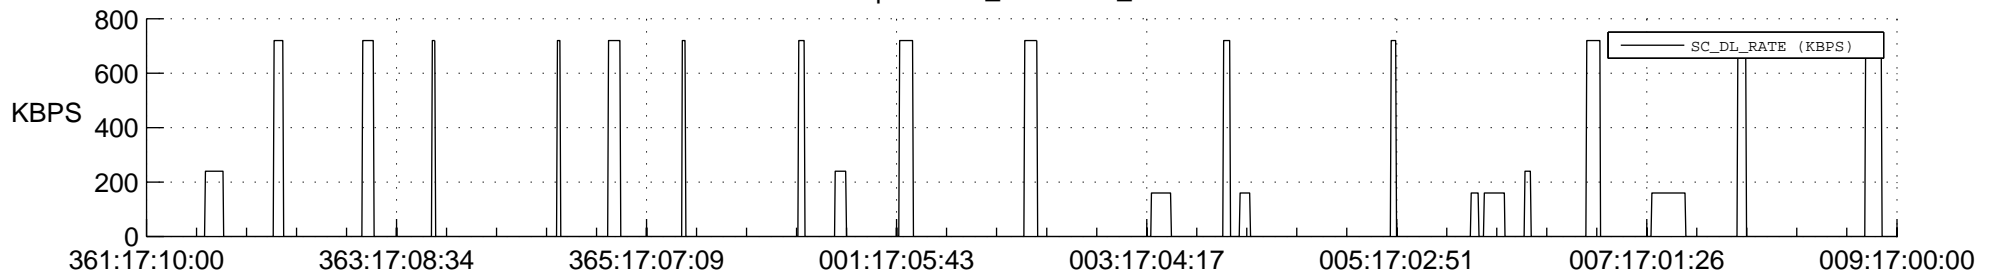

## Spacecraft\_DownLink\_Rate

Ground Time (2016:361:17:10:00.000 -2017:009:17:00:00.000)