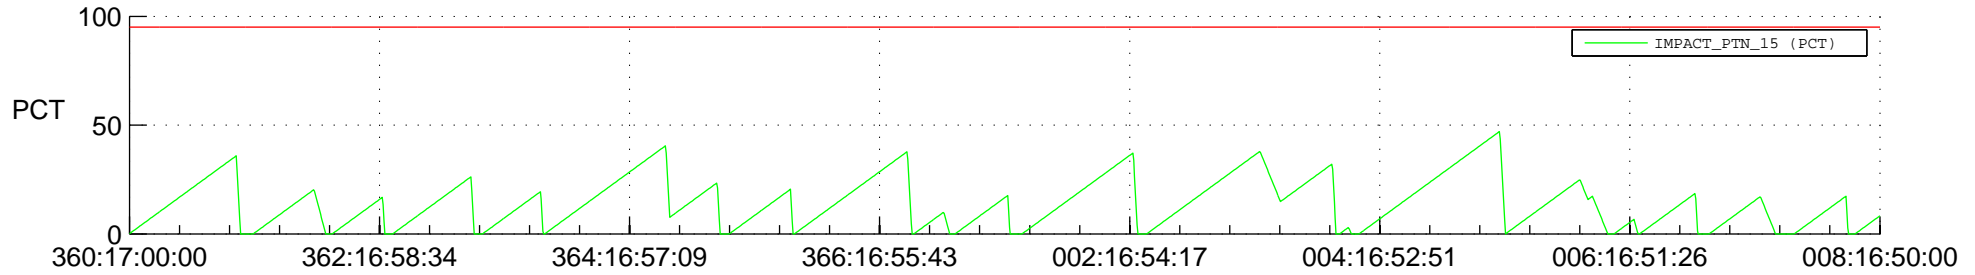

STEREO AHEAD SSR PCT Full Prediction

SWAVES_Percent_Full_Prediction

IMPACT_Percent_Full_Prediction

PLASTIC_Percent_Full_Prediction

Spacecraft_DownLink_Rate

Ground Time (2016:360:17:00:00.000 -2017:008:16:50:00.000)