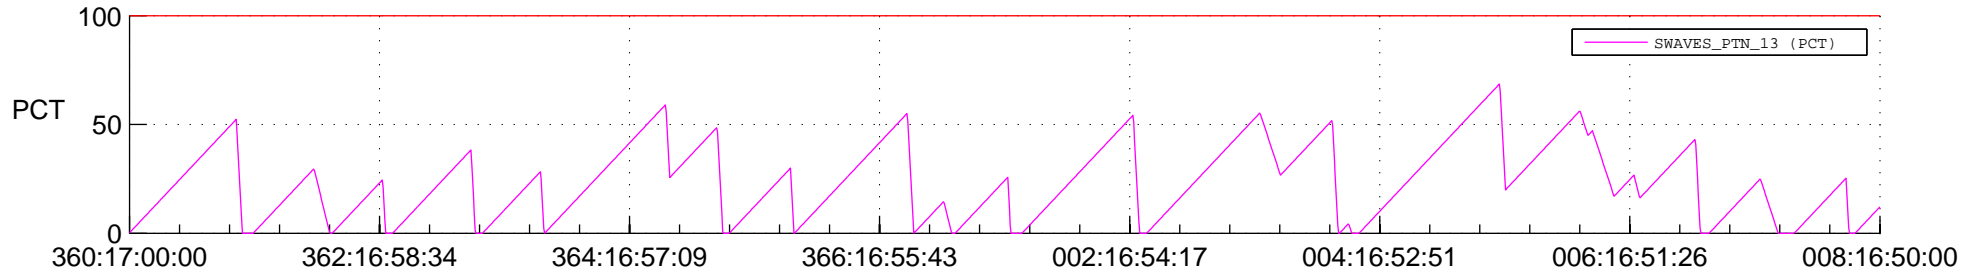

STEREO AHEAD SSR PCT Full Prediction

SWAVES_Percent_Full_Prediction

IMPACT_Percent_Full_Prediction

PLASTIC_Percent_Full_Prediction

Spacecraft_DownLink_Rate

Ground Time (2016:360:17:00:00.000 -2017:008:16:50:00.000)