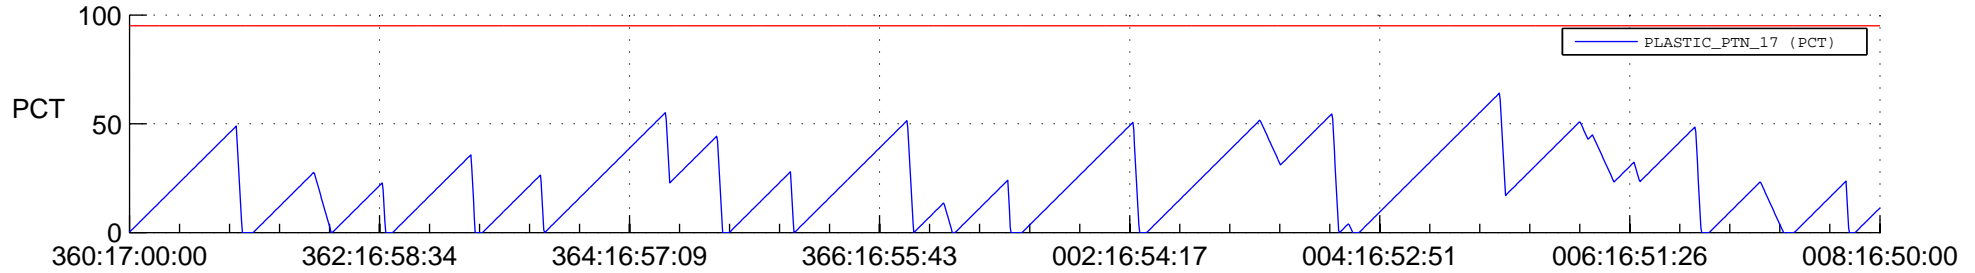

STEREO AHEAD SSR PCT Full Prediction

SWAVES_Percent_Full_Prediction

IMPACT_Percent_Full_Prediction

PLASTIC_Percent_Full_Prediction

Spacecraft_DownLink_Rate

Ground Time (2016:360:17:00:00.000 -2017:008:16:50:00.000)