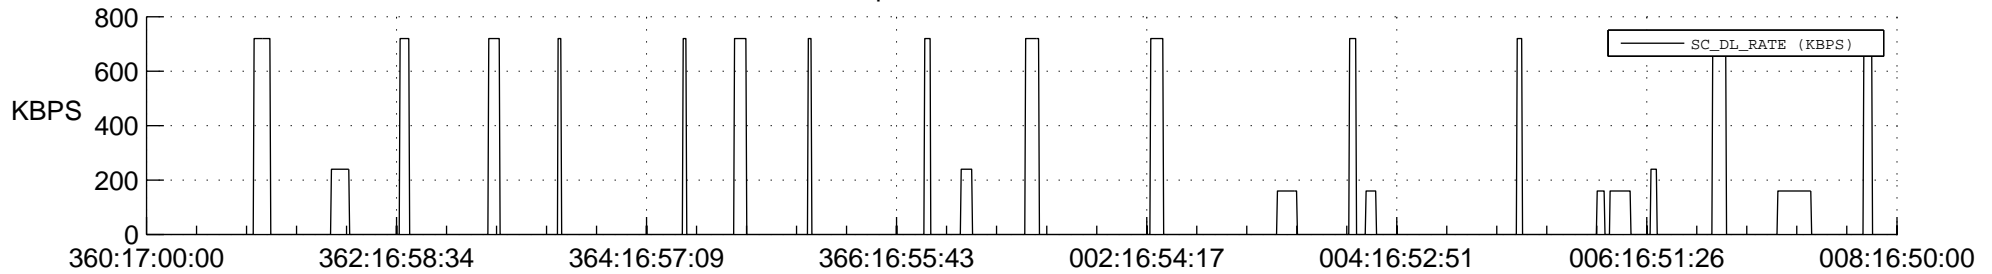

STEREO AHEAD SSR PCT Full Prediction

SWAVES_Percent_Full_Prediction

IMPACT_Percent_Full_Prediction

PLASTIC_Percent_Full_Prediction

Spacecraft_DownLink_Rate

Ground Time (2016:360:17:00:00.000 -2017:008:16:50:00.000)