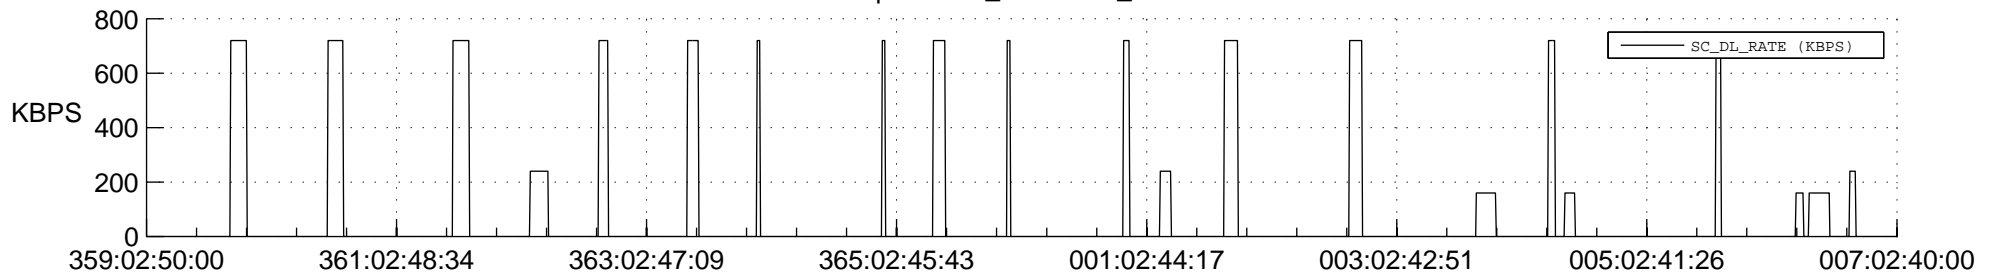

STEREO AHEAD SSR PCT Full Prediction

SWAVES_Percent_Full_Prediction

IMPACT_Percent_Full_Prediction

PLASTIC_Percent_Full_Prediction

Spacecraft_DownLink_Rate

Ground Time (2016:359:02:50:00.000 -2017:007:02:40:00.000)