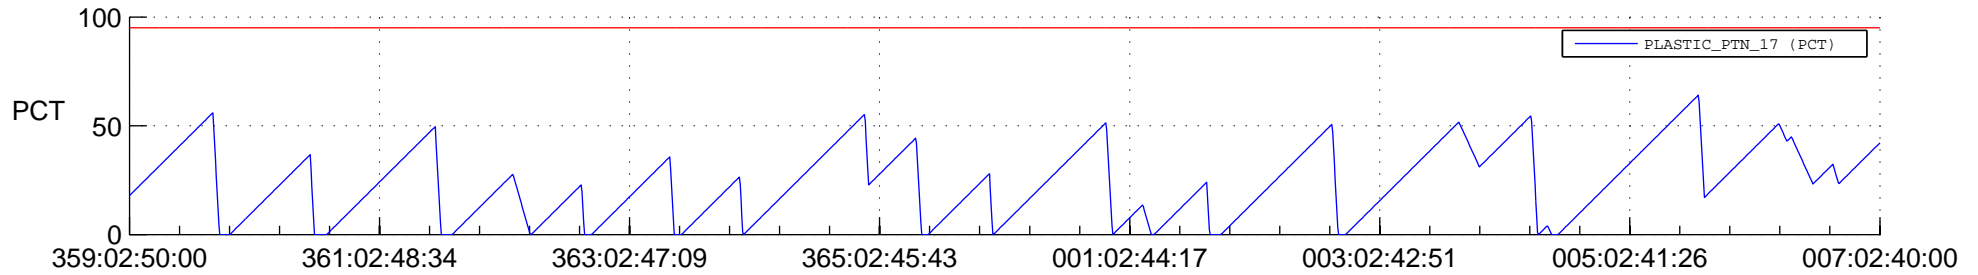

STEREO AHEAD SSR PCT Full Prediction

SWAVES_Percent_Full_Prediction

IMPACT_Percent_Full_Prediction

PLASTIC_Percent_Full_Prediction

Spacecraft_DownLink_Rate

Ground Time (2016:359:02:50:00.000 -2017:007:02:40:00.000)