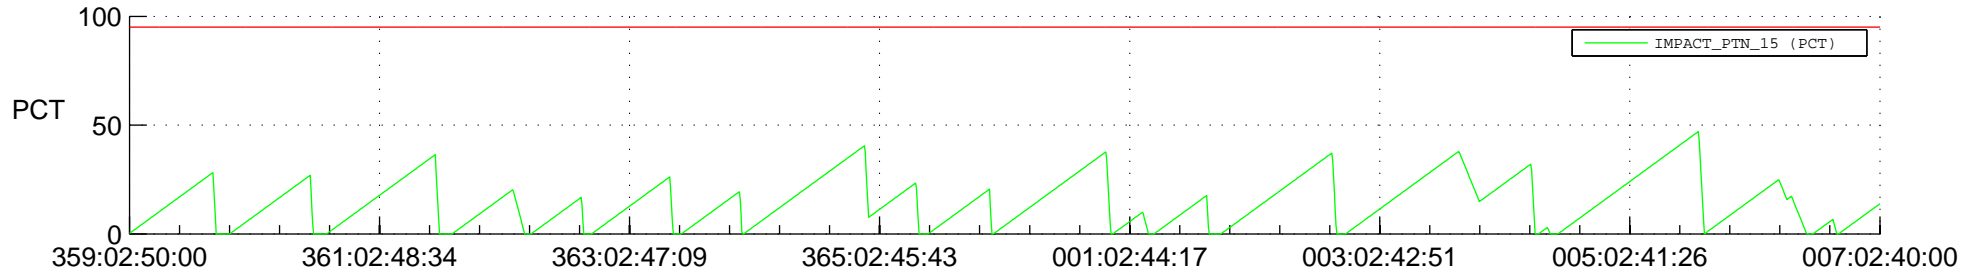

STEREO AHEAD SSR PCT Full Prediction

SWAVES_Percent_Full_Prediction

IMPACT_Percent_Full_Prediction

PLASTIC_Percent_Full_Prediction

Spacecraft_DownLink_Rate

Ground Time (2016:359:02:50:00.000 -2017:007:02:40:00.000)