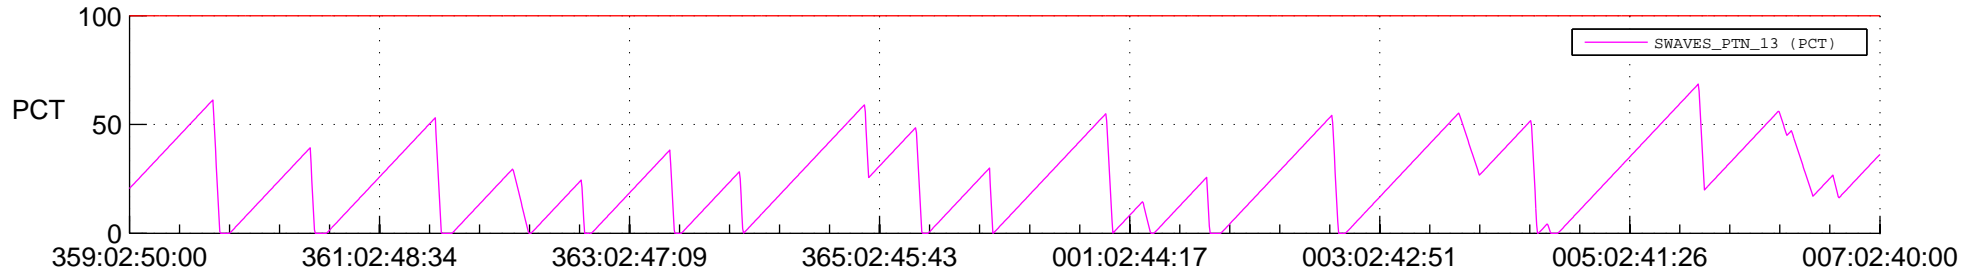

STEREO AHEAD SSR PCT Full Prediction

SWAVES_Percent_Full_Prediction

IMPACT_Percent_Full_Prediction

PLASTIC_Percent_Full_Prediction

Spacecraft_DownLink_Rate

Ground Time (2016:359:02:50:00.000 -2017:007:02:40:00.000)