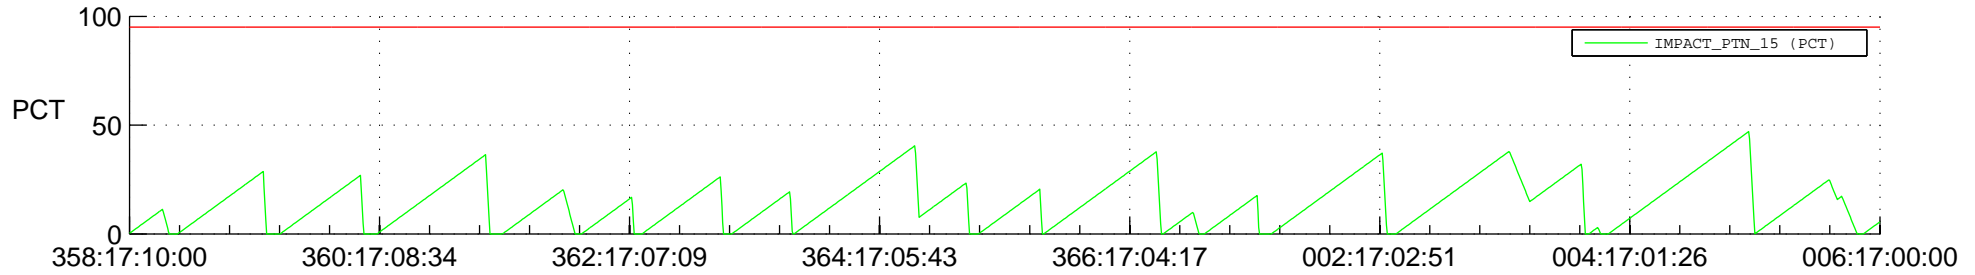

STEREO AHEAD SSR PCT Full Prediction

SWAVES_Percent_Full_Prediction

IMPACT_Percent_Full_Prediction

PLASTIC_Percent_Full_Prediction

Spacecraft_DownLink_Rate

Ground Time (2016:358:17:10:00.000 -2017:006:17:00:00.000)