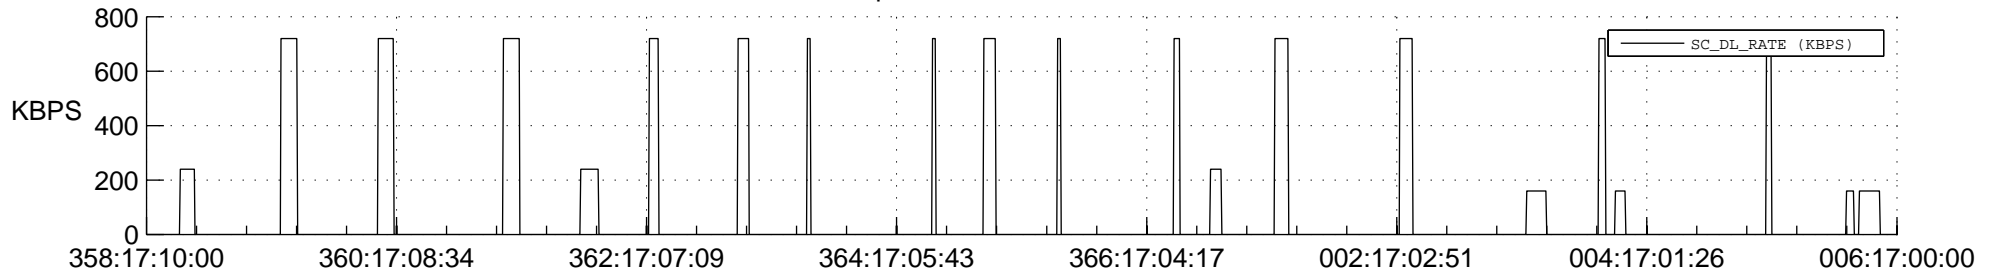

STEREO AHEAD SSR PCT Full Prediction

SWAVES_Percent_Full_Prediction

IMPACT_Percent_Full_Prediction

PLASTIC_Percent_Full_Prediction

Spacecraft_DownLink_Rate

Ground Time (2016:358:17:10:00.000 -2017:006:17:00:00.000)