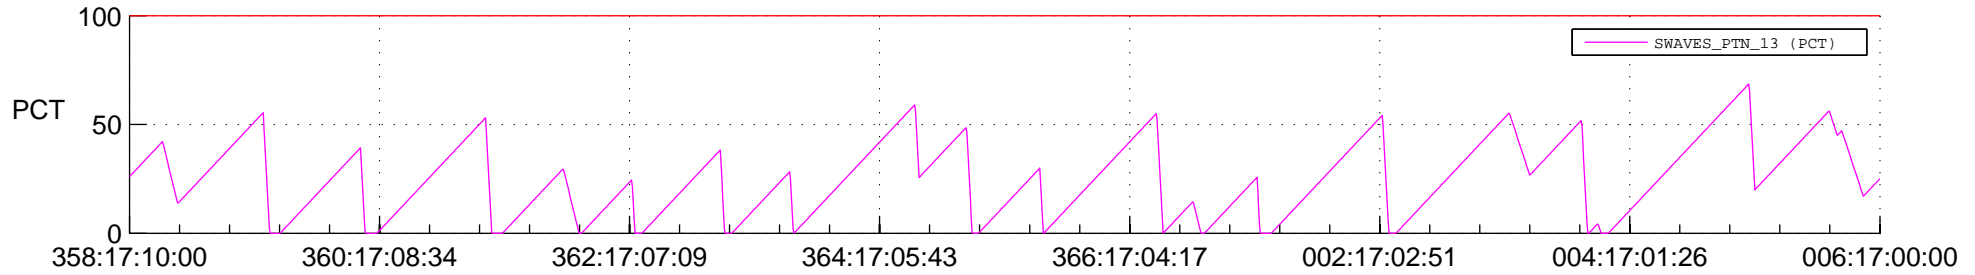

STEREO AHEAD SSR PCT Full Prediction

SWAVES_Percent_Full_Prediction

IMPACT_Percent_Full_Prediction

PLASTIC_Percent_Full_Prediction

Spacecraft_DownLink_Rate

Ground Time (2016:358:17:10:00.000 -2017:006:17:00:00.000)