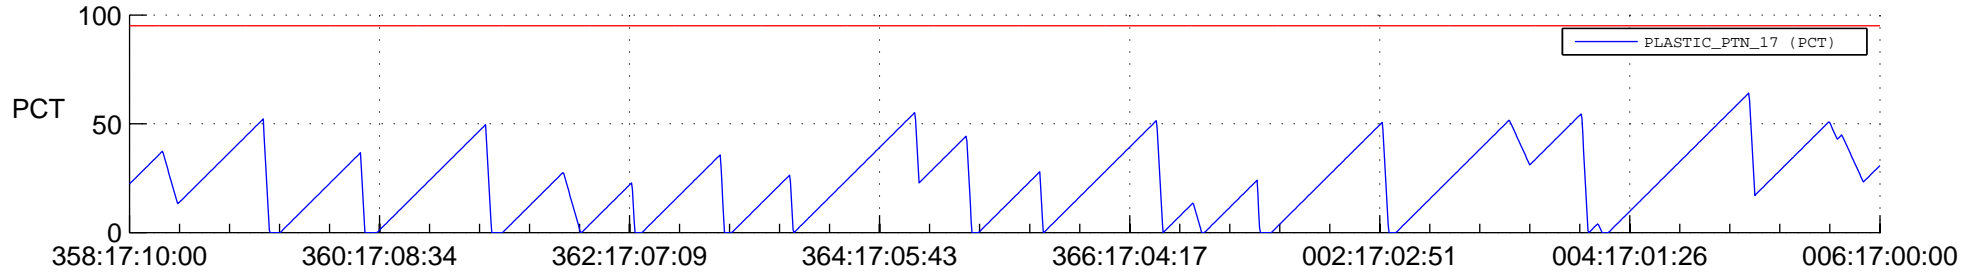

STEREO AHEAD SSR PCT Full Prediction

SWAVES_Percent_Full_Prediction

IMPACT_Percent_Full_Prediction

PLASTIC_Percent_Full_Prediction

Spacecraft_DownLink_Rate

Ground Time (2016:358:17:10:00.000 -2017:006:17:00:00.000)