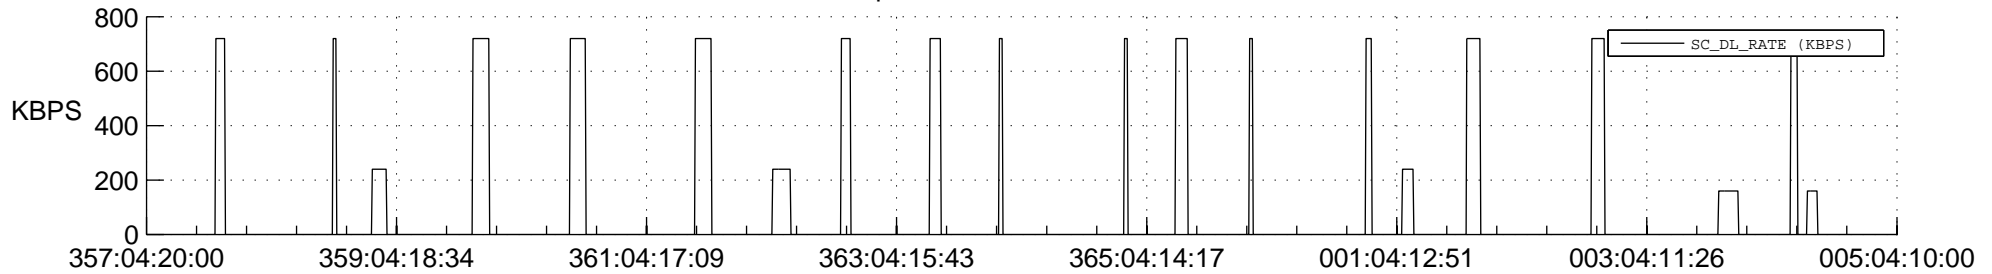

STEREO AHEAD SSR PCT Full Prediction

SWAVES_Percent_Full_Prediction

IMPACT_Percent_Full_Prediction

PLASTIC_Percent_Full_Prediction

Spacecraft_DownLink_Rate

Ground Time (2016:357:04:20:00.000 -2017:005:04:10:00.000)