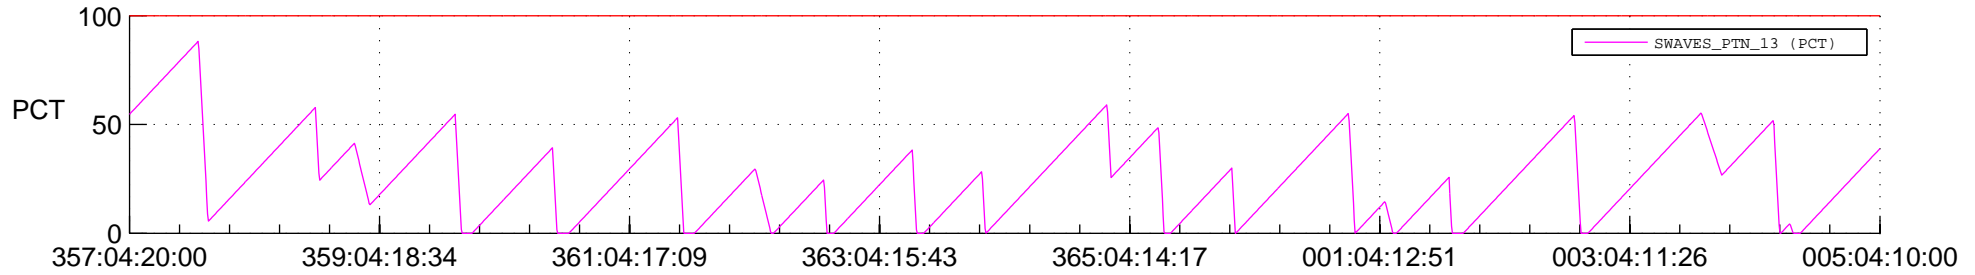

STEREO AHEAD SSR PCT Full Prediction

SWAVES_Percent_Full_Prediction

IMPACT_Percent_Full_Prediction

PLASTIC_Percent_Full_Prediction

Spacecraft_DownLink_Rate

Ground Time (2016:357:04:20:00.000 -2017:005:04:10:00.000)