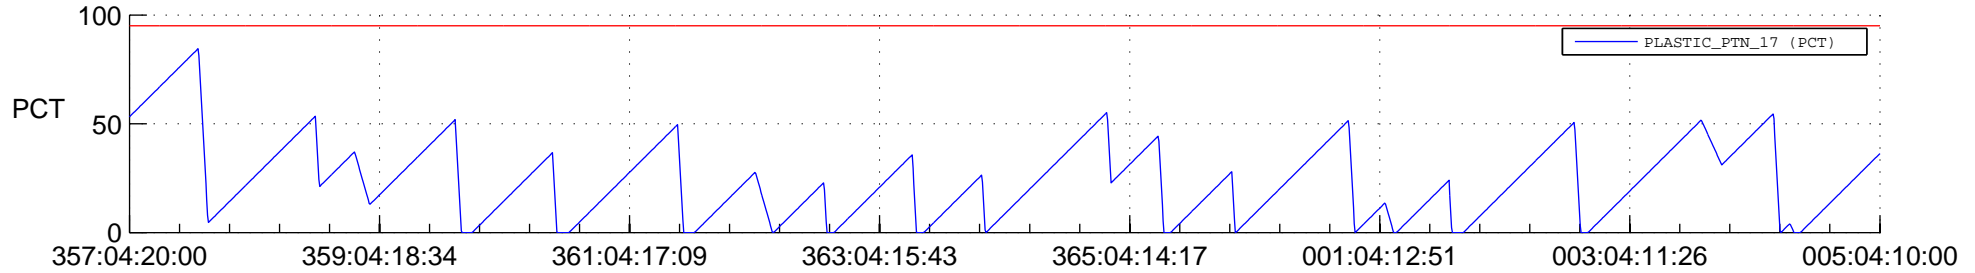

STEREO AHEAD SSR PCT Full Prediction

SWAVES_Percent_Full_Prediction

IMPACT_Percent_Full_Prediction

PLASTIC_Percent_Full_Prediction

Spacecraft_DownLink_Rate

Ground Time (2016:357:04:20:00.000 -2017:005:04:10:00.000)