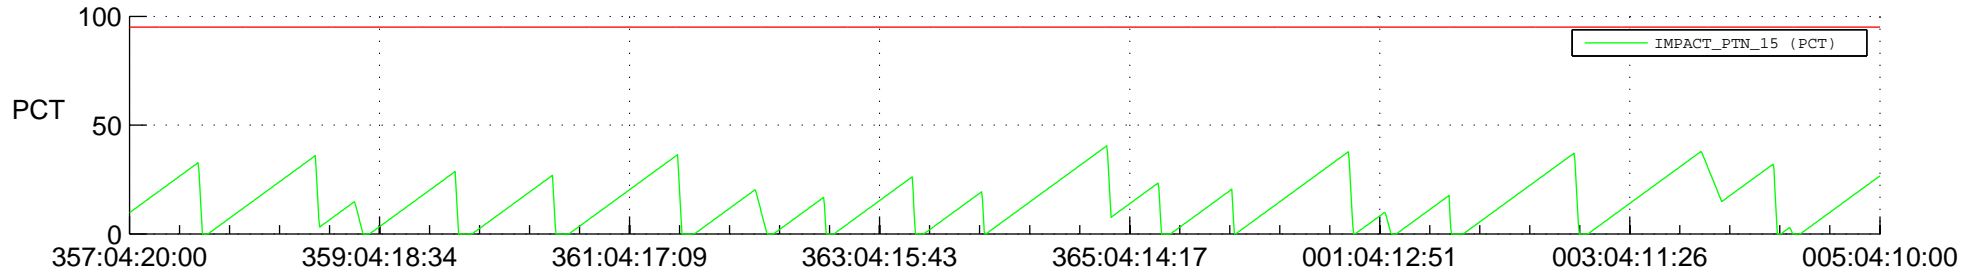

STEREO AHEAD SSR PCT Full Prediction

SWAVES_Percent_Full_Prediction

IMPACT_Percent_Full_Prediction

PLASTIC_Percent_Full_Prediction

Spacecraft_DownLink_Rate

Ground Time (2016:357:04:20:00.000 -2017:005:04:10:00.000)