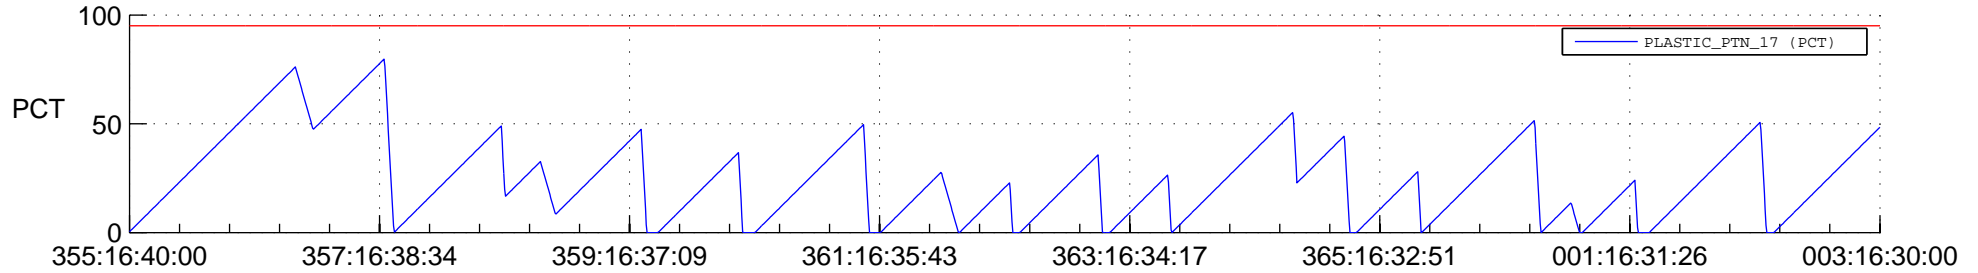

STEREO AHEAD SSR PCT Full Prediction

SWAVES_Percent_Full_Prediction

IMPACT_Percent_Full_Prediction

PLASTIC_Percent_Full_Prediction

Spacecraft_DownLink_Rate

Ground Time (2016:355:16:40:00.000 -2017:003:16:30:00.000)