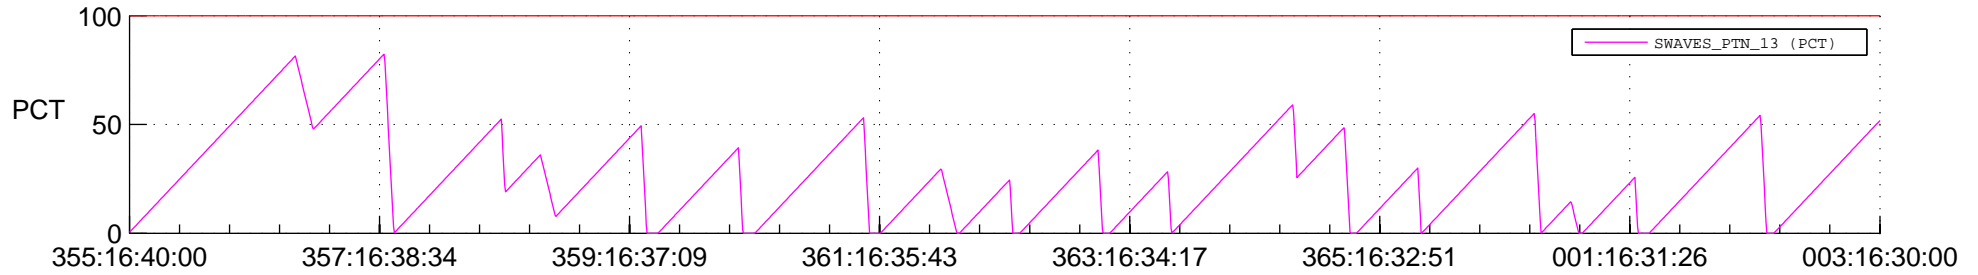

STEREO AHEAD SSR PCT Full Prediction

SWAVES_Percent_Full_Prediction

IMPACT_Percent_Full_Prediction

PLASTIC_Percent_Full_Prediction

Spacecraft_DownLink_Rate

Ground Time (2016:355:16:40:00.000 -2017:003:16:30:00.000)