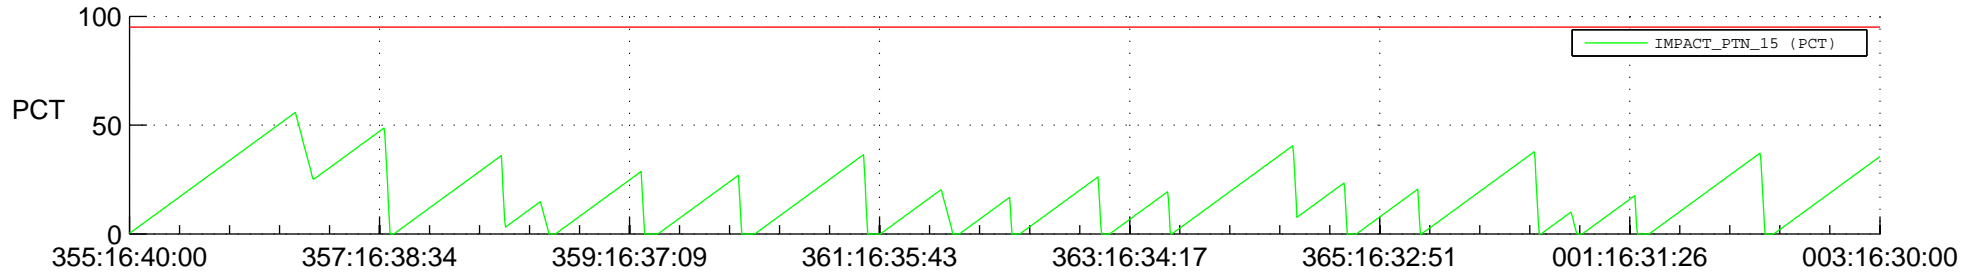

STEREO AHEAD SSR PCT Full Prediction

SWAVES_Percent_Full_Prediction

IMPACT_Percent_Full_Prediction

PLASTIC_Percent_Full_Prediction

Spacecraft_DownLink_Rate

Ground Time (2016:355:16:40:00.000 -2017:003:16:30:00.000)