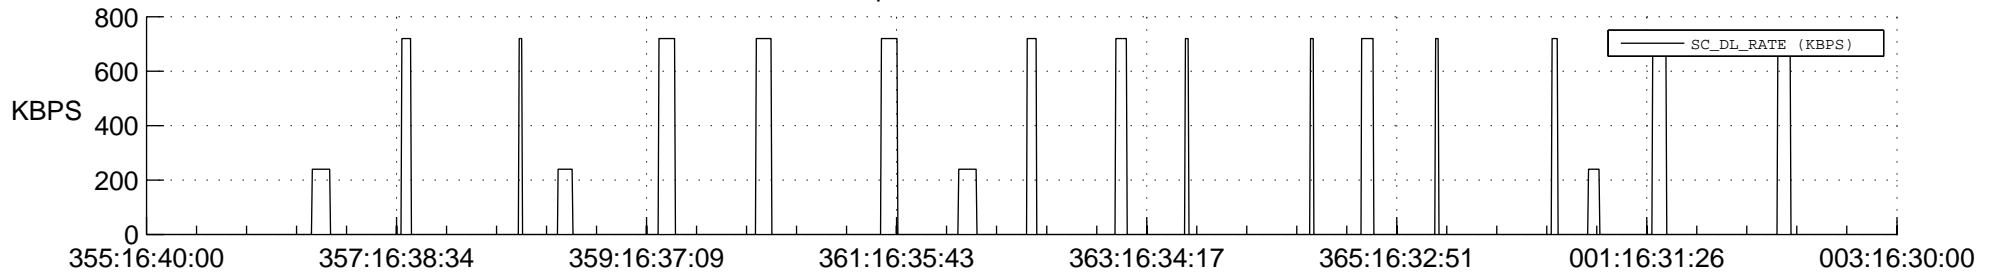

STEREO AHEAD SSR PCT Full Prediction

SWAVES_Percent_Full_Prediction

IMPACT_Percent_Full_Prediction

PLASTIC_Percent_Full_Prediction

Spacecraft_DownLink_Rate

Ground Time (2016:355:16:40:00.000 -2017:003:16:30:00.000)