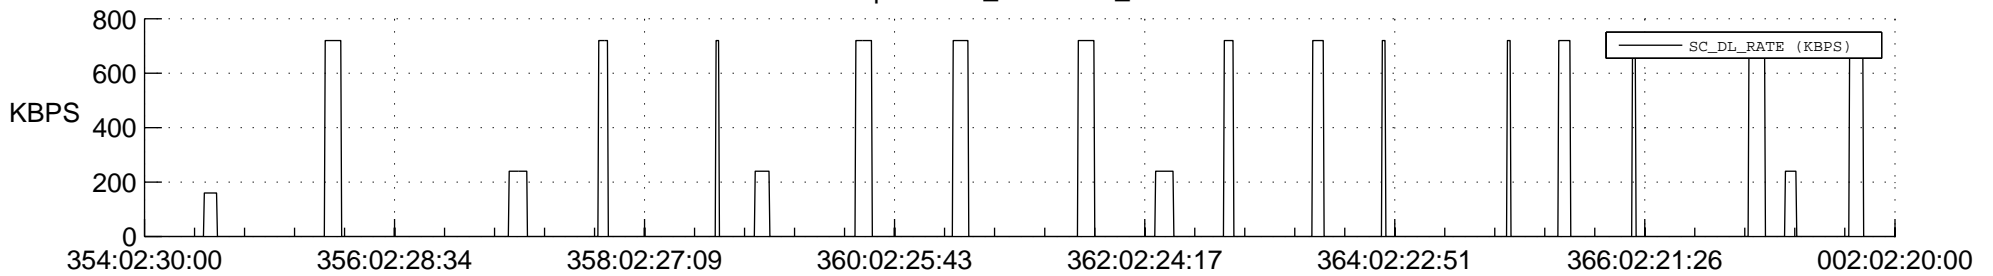

STEREO AHEAD SSR PCT Full Prediction

SWAVES_Percent_Full_Prediction

IMPACT_Percent_Full_Prediction

PLASTIC_Percent_Full_Prediction

Spacecraft_DownLink_Rate

Ground Time (2016:354:02:30:00.000 -2017:002:02:20:00.000)