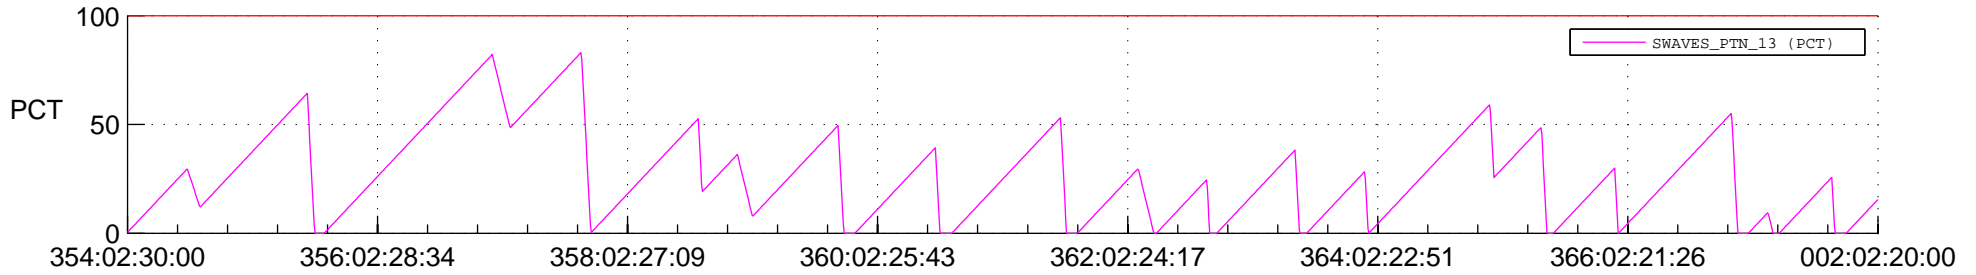

STEREO AHEAD SSR PCT Full Prediction

SWAVES_Percent_Full_Prediction

IMPACT_Percent_Full_Prediction

PLASTIC_Percent_Full_Prediction

Spacecraft_DownLink_Rate

Ground Time (2016:354:02:30:00.000 -2017:002:02:20:00.000)