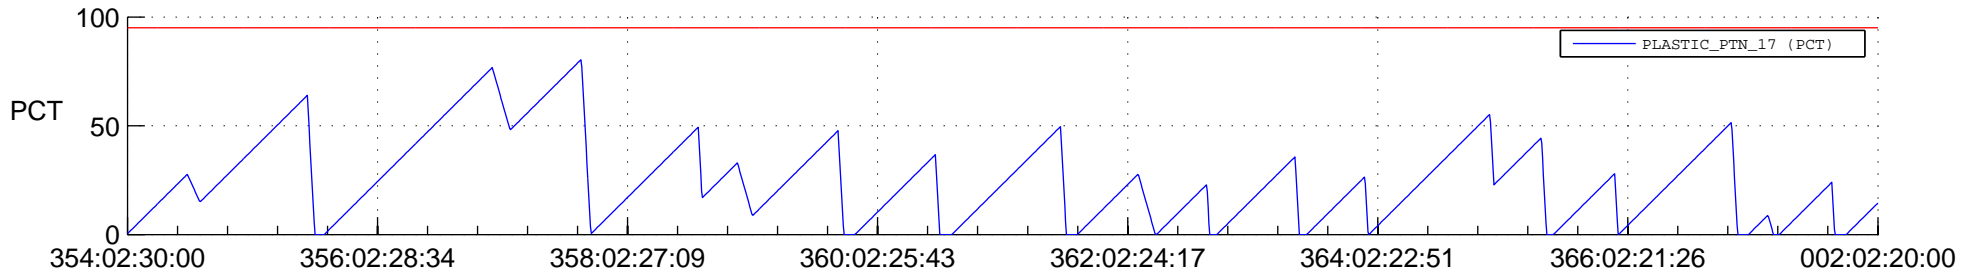

STEREO AHEAD SSR PCT Full Prediction

SWAVES_Percent_Full_Prediction

IMPACT_Percent_Full_Prediction

PLASTIC_Percent_Full_Prediction

Spacecraft_DownLink_Rate

Ground Time (2016:354:02:30:00.000 -2017:002:02:20:00.000)