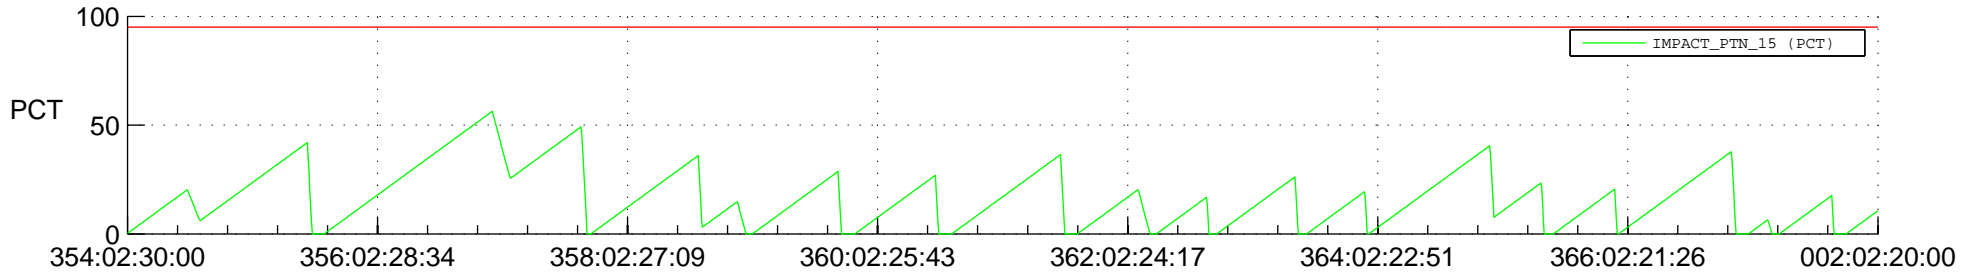

STEREO AHEAD SSR PCT Full Prediction

SWAVES_Percent_Full_Prediction

IMPACT_Percent_Full_Prediction

PLASTIC_Percent_Full_Prediction

Spacecraft_DownLink_Rate

Ground Time (2016:354:02:30:00.000 -2017:002:02:20:00.000)