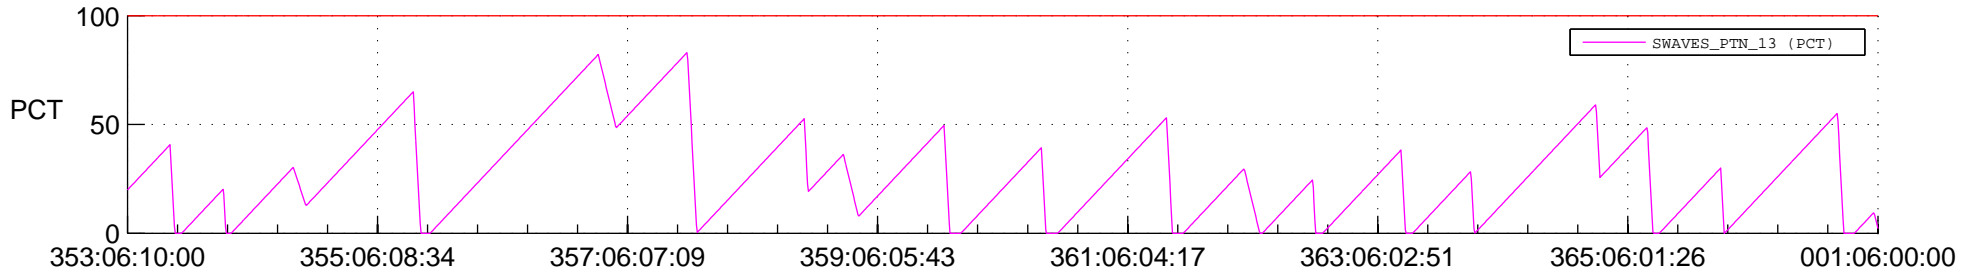

STEREO AHEAD SSR PCT Full Prediction

SWAVES_Percent_Full_Prediction

IMPACT_Percent_Full_Prediction

PLASTIC_Percent_Full_Prediction

Spacecraft_DownLink_Rate

Ground Time (2016:353:06:10:00.000 -2017:001:06:00:00.000)