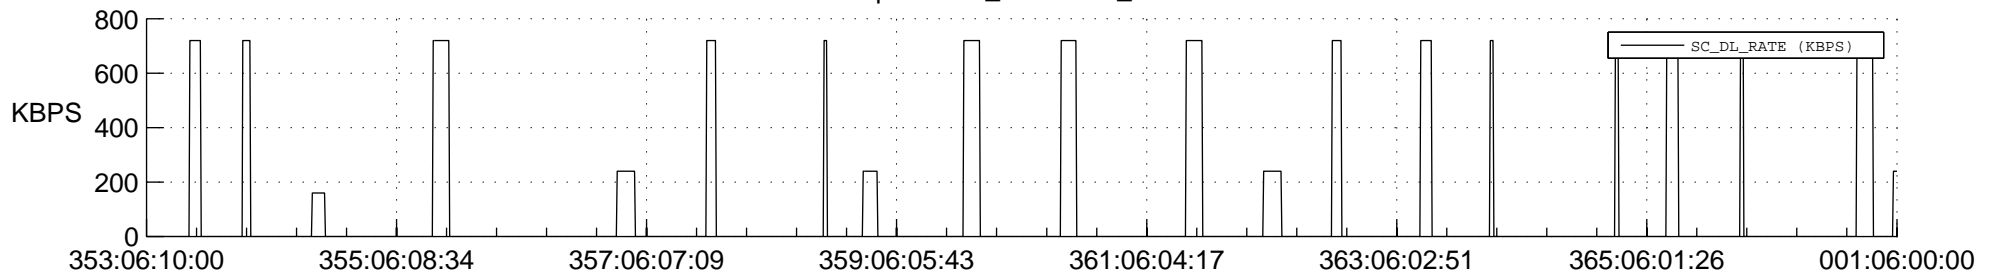

STEREO AHEAD SSR PCT Full Prediction

SWAVES_Percent_Full_Prediction

IMPACT_Percent_Full_Prediction

PLASTIC_Percent_Full_Prediction

Spacecraft_DownLink_Rate

Ground Time (2016:353:06:10:00.000 -2017:001:06:00:00.000)