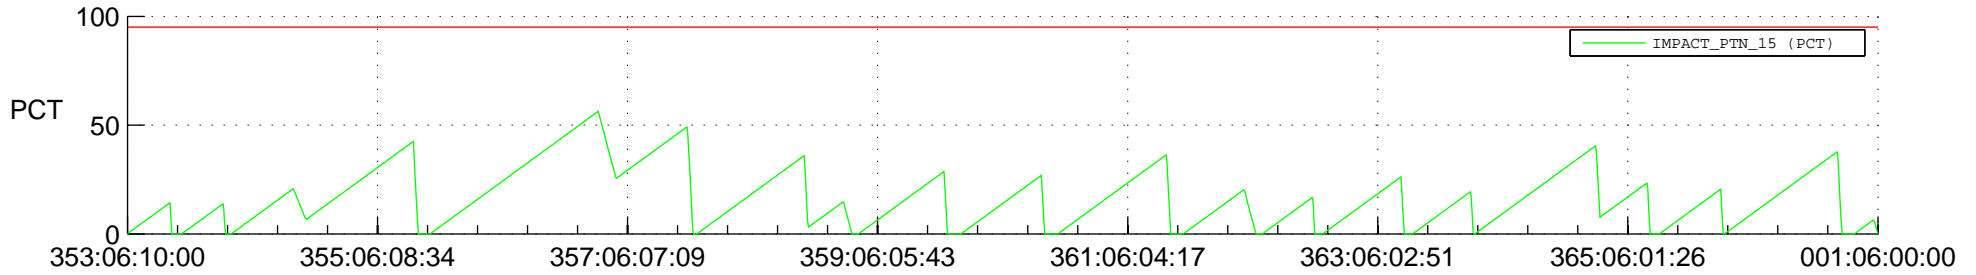

STEREO AHEAD SSR PCT Full Prediction

SWAVES_Percent_Full_Prediction

IMPACT_Percent_Full_Prediction

PLASTIC_Percent_Full_Prediction

Spacecraft_DownLink_Rate

Ground Time (2016:353:06:10:00.000 -2017:001:06:00:00.000)