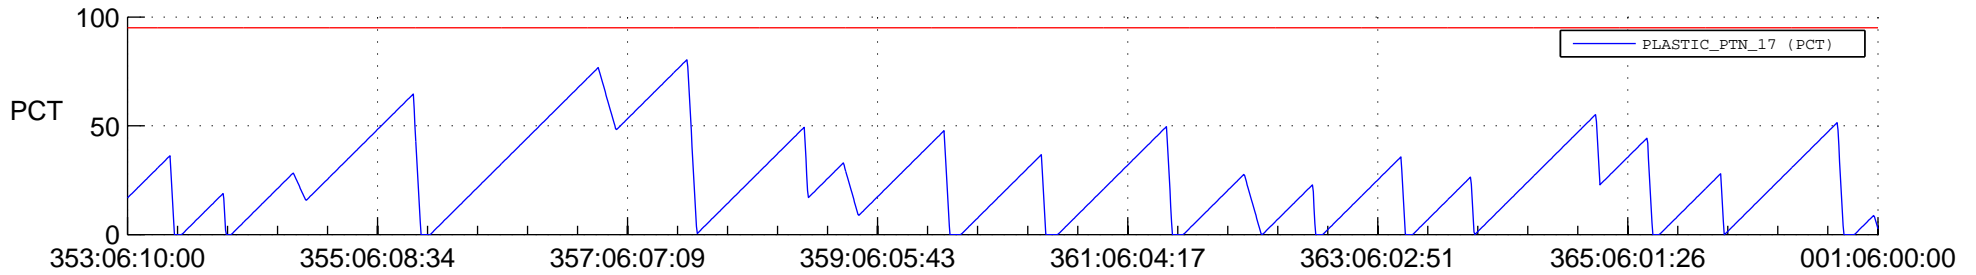

STEREO AHEAD SSR PCT Full Prediction

SWAVES_Percent_Full_Prediction

IMPACT_Percent_Full_Prediction

PLASTIC_Percent_Full_Prediction

Spacecraft_DownLink_Rate

Ground Time (2016:353:06:10:00.000 -2017:001:06:00:00.000)