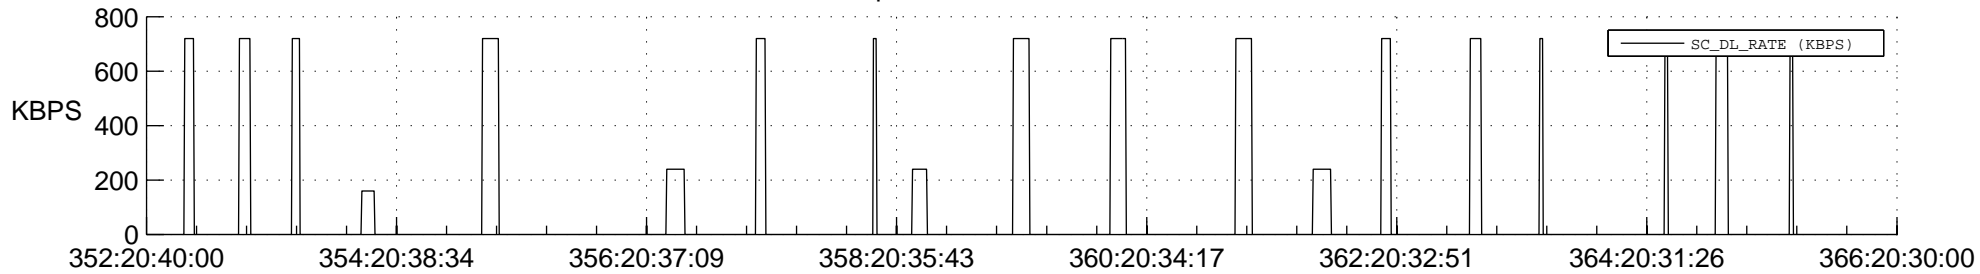

STEREO AHEAD SSR PCT Full Prediction

SWAVES_Percent_Full_Prediction

IMPACT_Percent_Full_Prediction

PLASTIC_Percent_Full_Prediction

Spacecraft_DownLink_Rate

Ground Time (2016:352:20:40:00.000 -2016:366:20:30:00.000)