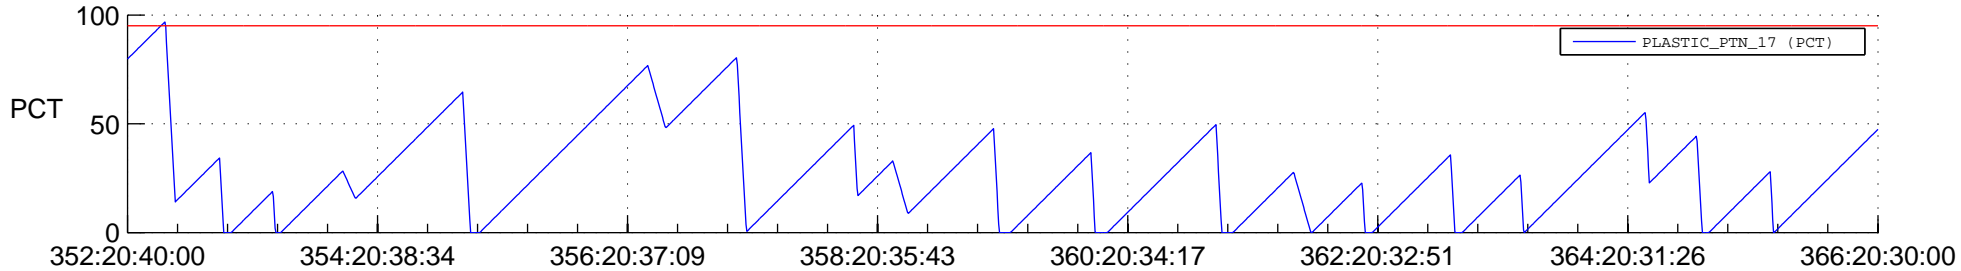

STEREO AHEAD SSR PCT Full Prediction

SWAVES_Percent_Full_Prediction

IMPACT_Percent_Full_Prediction

PLASTIC_Percent_Full_Prediction

Spacecraft_DownLink_Rate

Ground Time (2016:352:20:40:00.000 -2016:366:20:30:00.000)