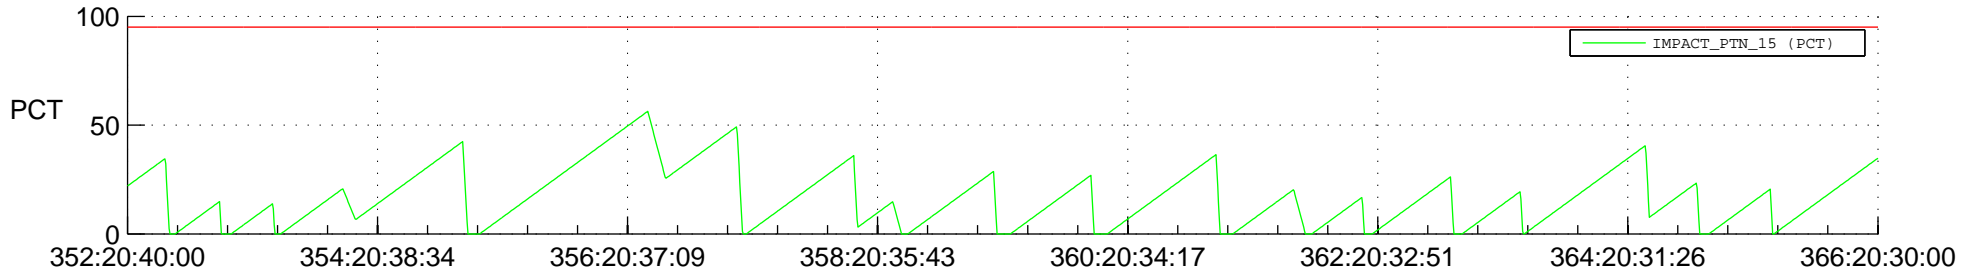

STEREO AHEAD SSR PCT Full Prediction

SWAVES_Percent_Full_Prediction

IMPACT_Percent_Full_Prediction

PLASTIC_Percent_Full_Prediction

Spacecraft_DownLink_Rate

Ground Time (2016:352:20:40:00.000 -2016:366:20:30:00.000)