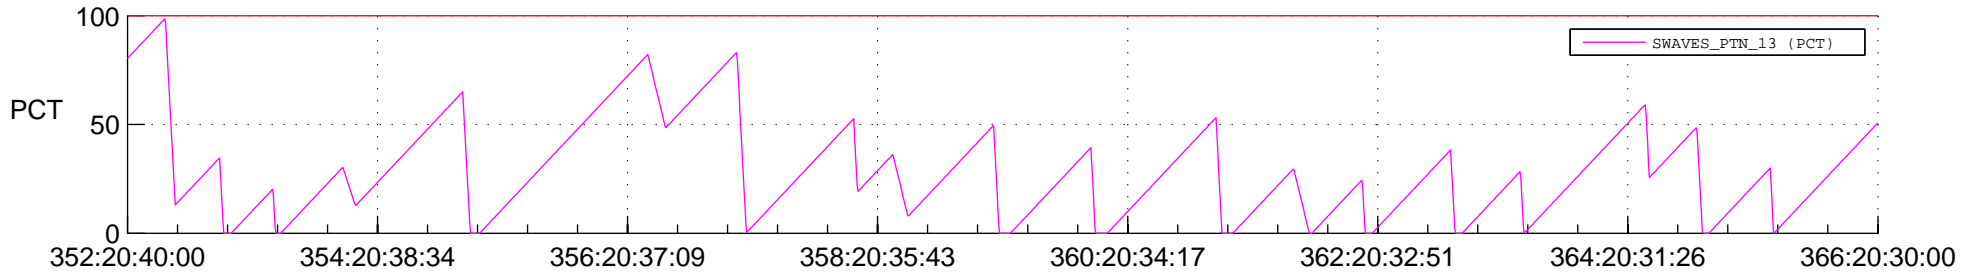

STEREO AHEAD SSR PCT Full Prediction

SWAVES_Percent_Full_Prediction

IMPACT_Percent_Full_Prediction

PLASTIC_Percent_Full_Prediction

Spacecraft_DownLink_Rate

Ground Time (2016:352:20:40:00.000 -2016:366:20:30:00.000)