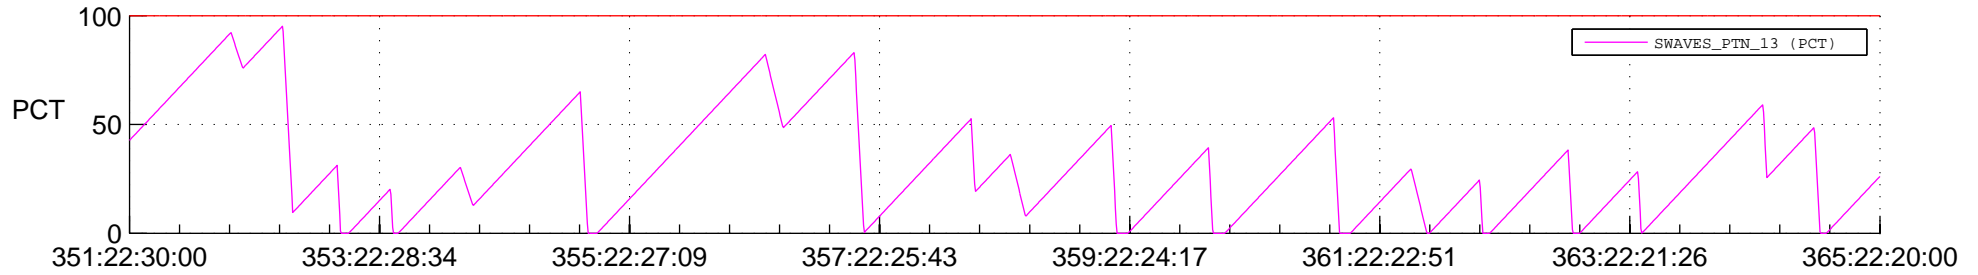

# STEREO AHEAD SSR PCT Full Prediction

## SWAVES\_Percent\_Full\_Prediction

## Spacecraft\_DownLink\_Rate

Ground Time (2016:351:22:30:00.000 -2016:365:22:20:00.000)