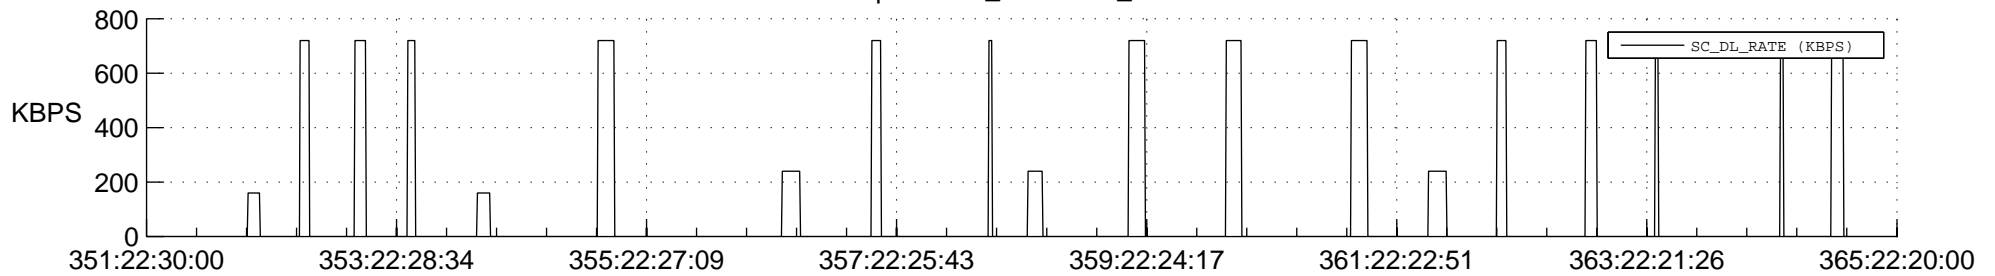

## Spacecraft\_DownLink\_Rate

Ground Time (2016:351:22:30:00.000 -2016:365:22:20:00.000)