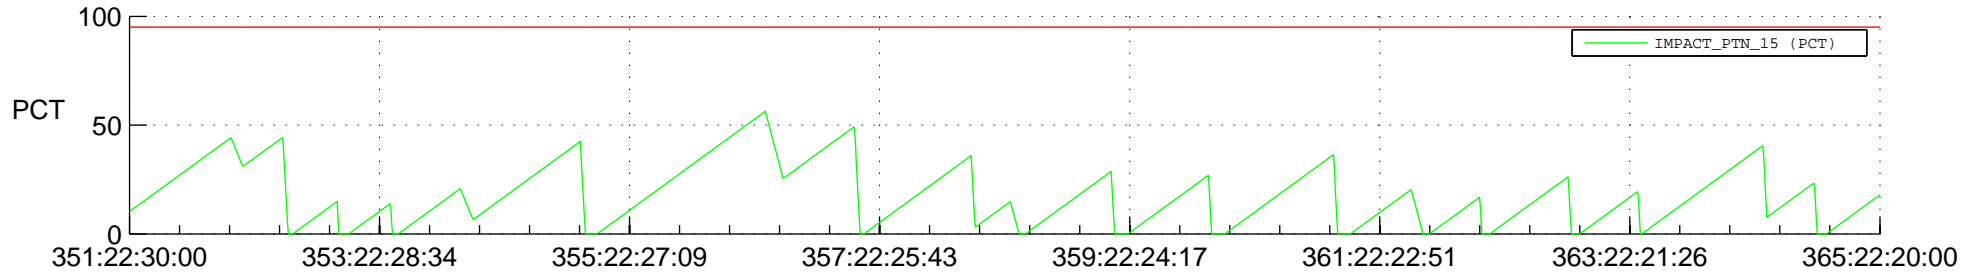

IMPACT_Percent_Full_Prediction