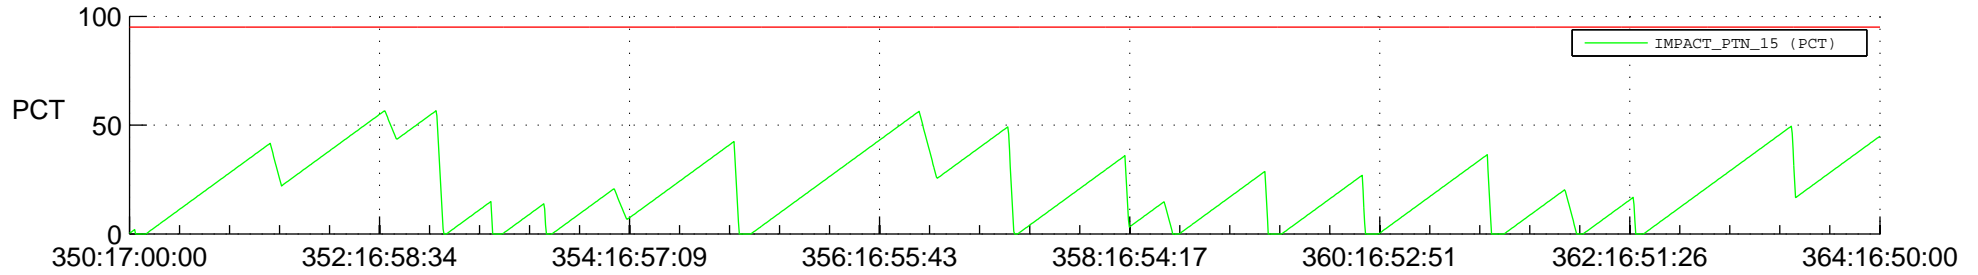

IMPACT_Percent_Full_Prediction