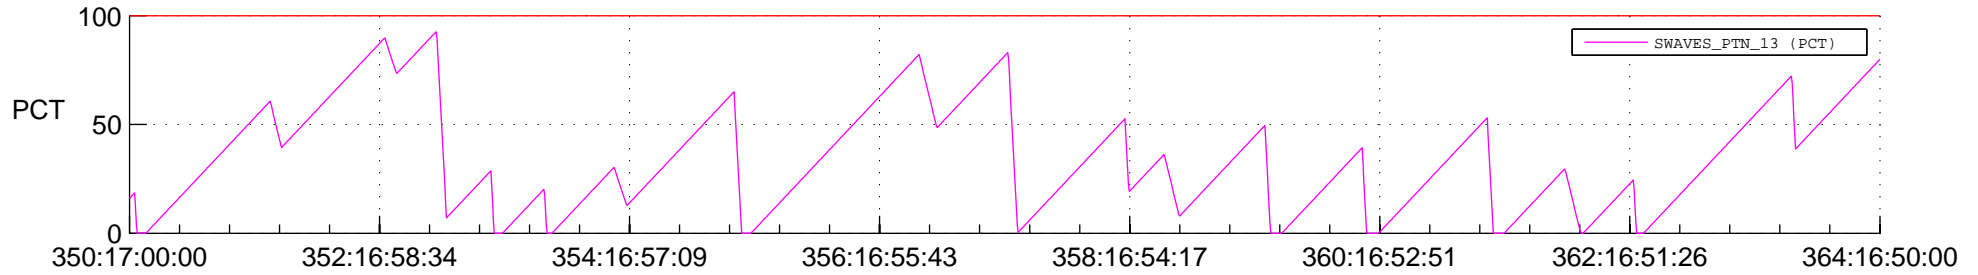

## SWAVES\_Percent\_Full\_Prediction

## Spacecraft\_DownLink\_Rate

Ground Time (2016:350:17:00:00.000 -2016:364:16:50:00.000)