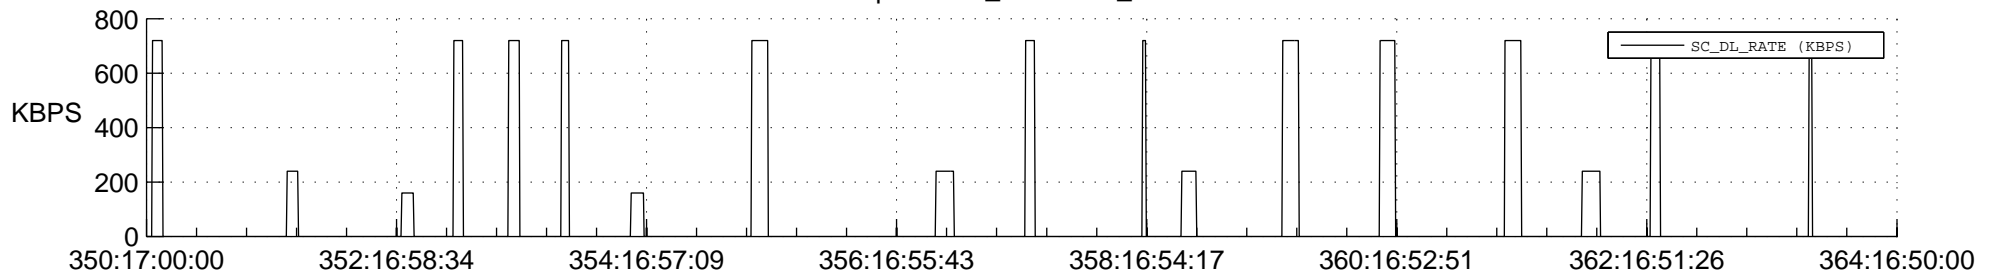

## Spacecraft\_DownLink\_Rate

Ground Time (2016:350:17:00:00.000 -2016:364:16:50:00.000)