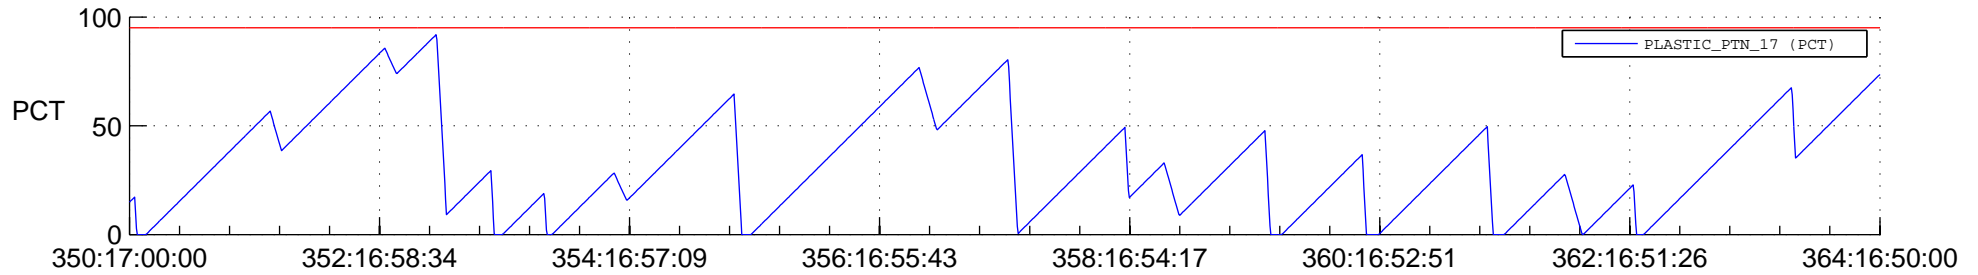

## SWAVES\_Percent\_Full\_Prediction

## Spacecraft\_DownLink\_Rate

Ground Time (2016:350:17:00:00.000 -2016:364:16:50:00.000)