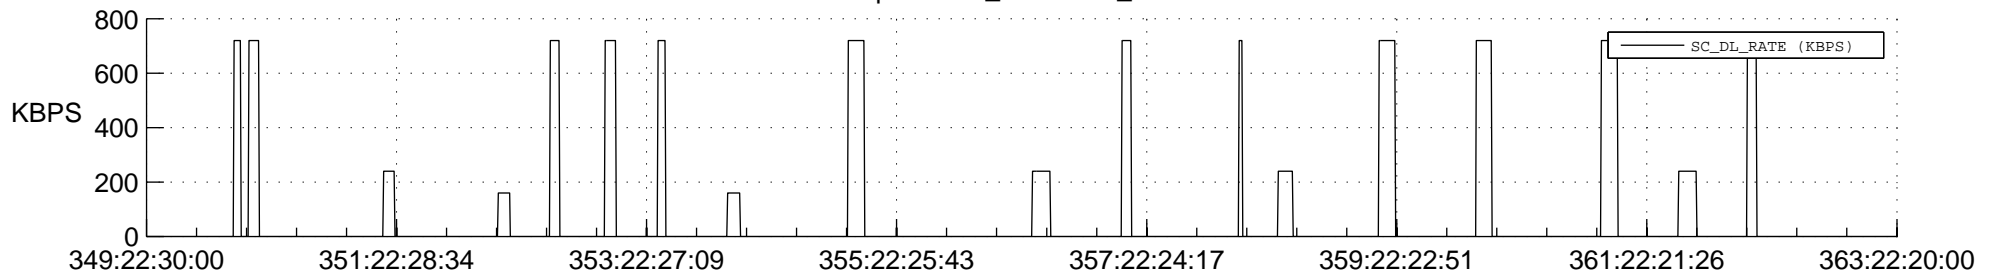

STEREO AHEAD SSR PCT Full Prediction

SWAVES_Percent_Full_Prediction

IMPACT_Percent_Full_Prediction

PLASTIC_Percent_Full_Prediction

Spacecraft_DownLink_Rate

Ground Time (2016:349:22:30:00.000 -2016:363:22:20:00.000)