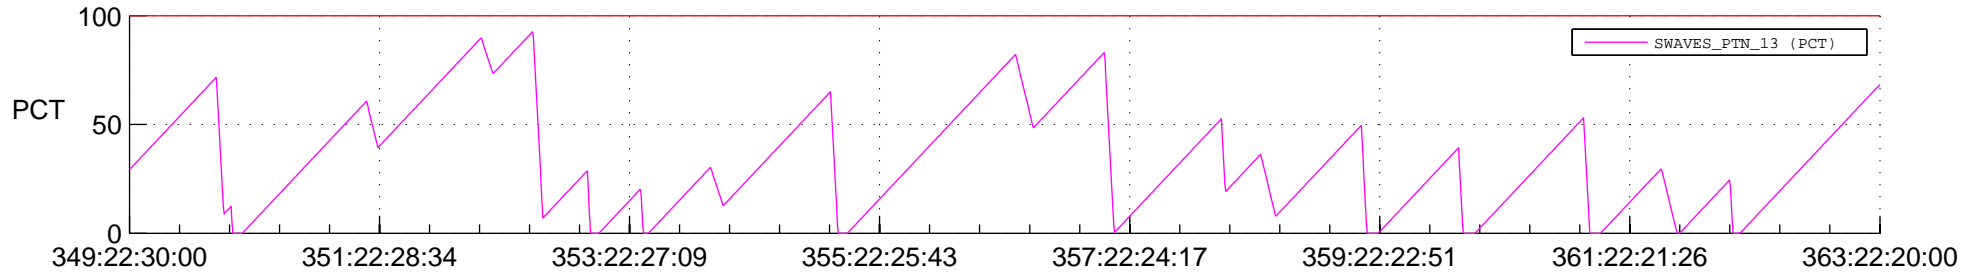

STEREO AHEAD SSR PCT Full Prediction

SWAVES_Percent_Full_Prediction

IMPACT_Percent_Full_Prediction

PLASTIC_Percent_Full_Prediction

Spacecraft_DownLink_Rate

Ground Time (2016:349:22:30:00.000 -2016:363:22:20:00.000)