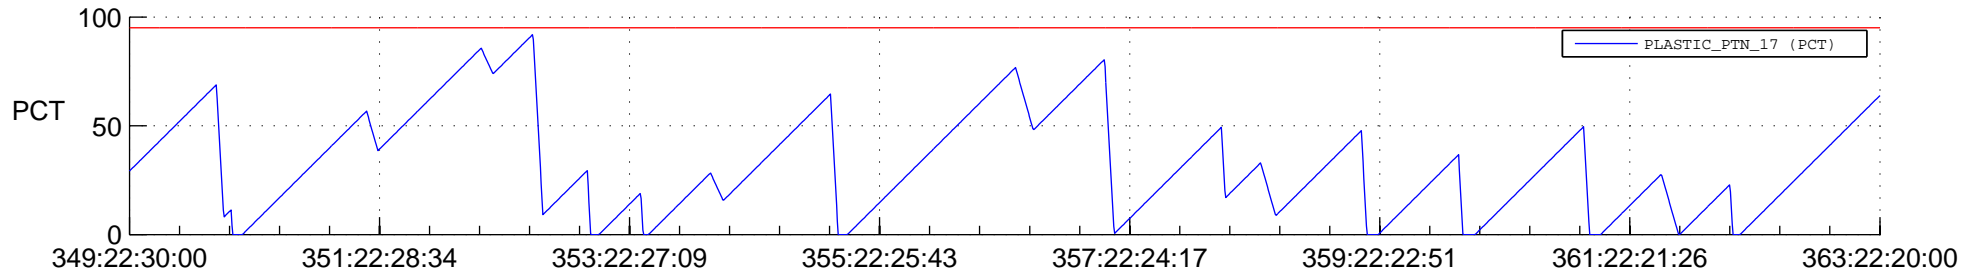

STEREO AHEAD SSR PCT Full Prediction

SWAVES_Percent_Full_Prediction

IMPACT_Percent_Full_Prediction

PLASTIC_Percent_Full_Prediction

Spacecraft_DownLink_Rate

Ground Time (2016:349:22:30:00.000 -2016:363:22:20:00.000)