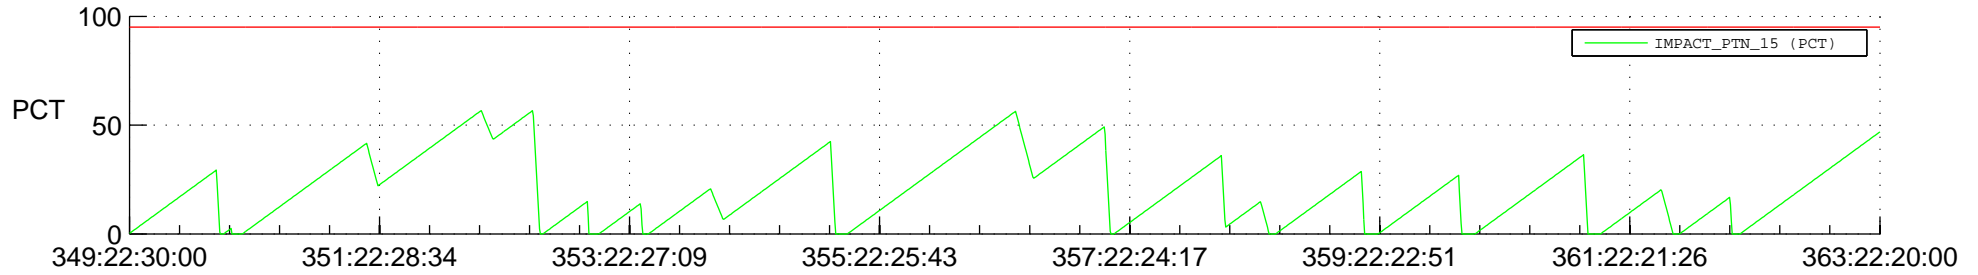

STEREO AHEAD SSR PCT Full Prediction

SWAVES_Percent_Full_Prediction

IMPACT_Percent_Full_Prediction

PLASTIC_Percent_Full_Prediction

Spacecraft_DownLink_Rate

Ground Time (2016:349:22:30:00.000 -2016:363:22:20:00.000)