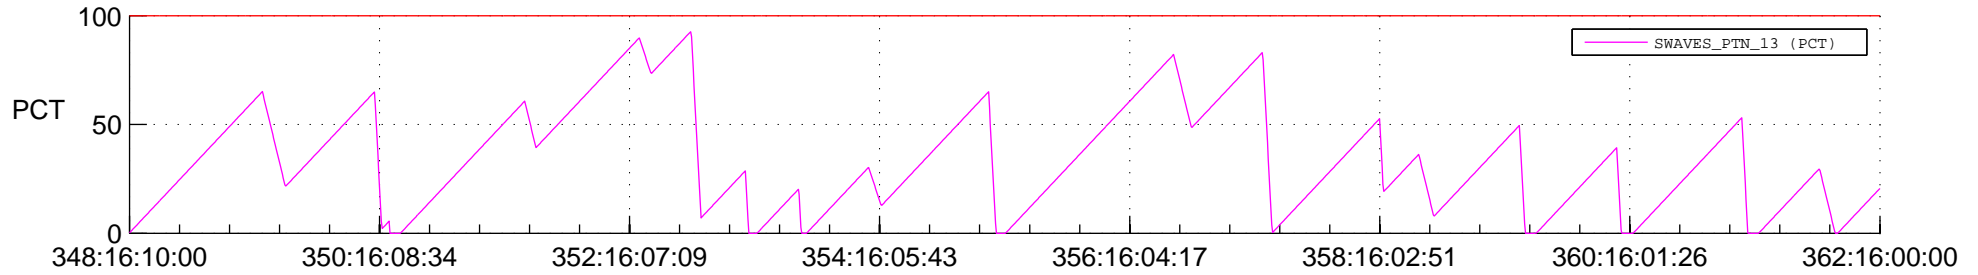

## SWAVES\_Percent\_Full\_Prediction

## Spacecraft\_DownLink\_Rate

Ground Time (2016:348:16:10:00.000 -2016:362:16:00:00.000)