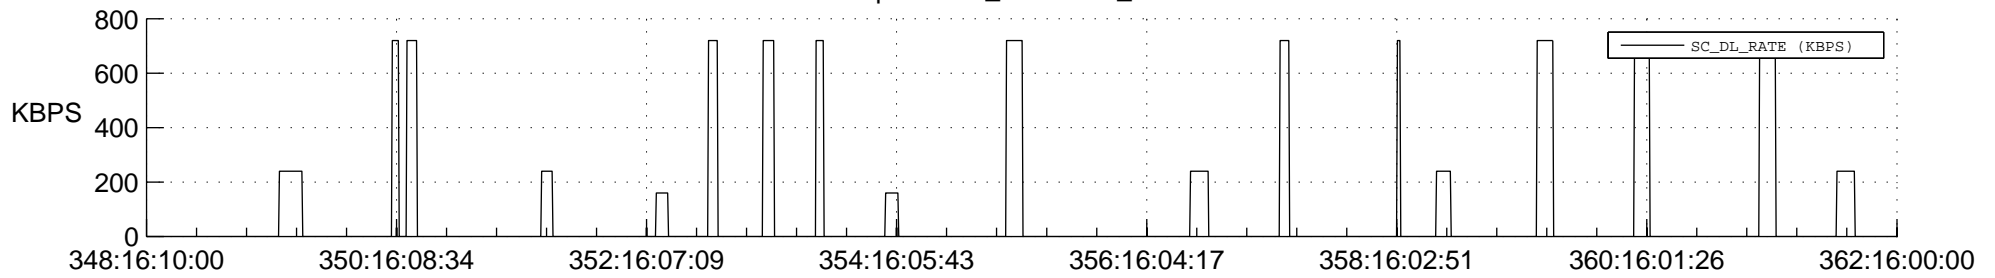

## Spacecraft\_DownLink\_Rate

Ground Time (2016:348:16:10:00.000 -2016:362:16:00:00.000)