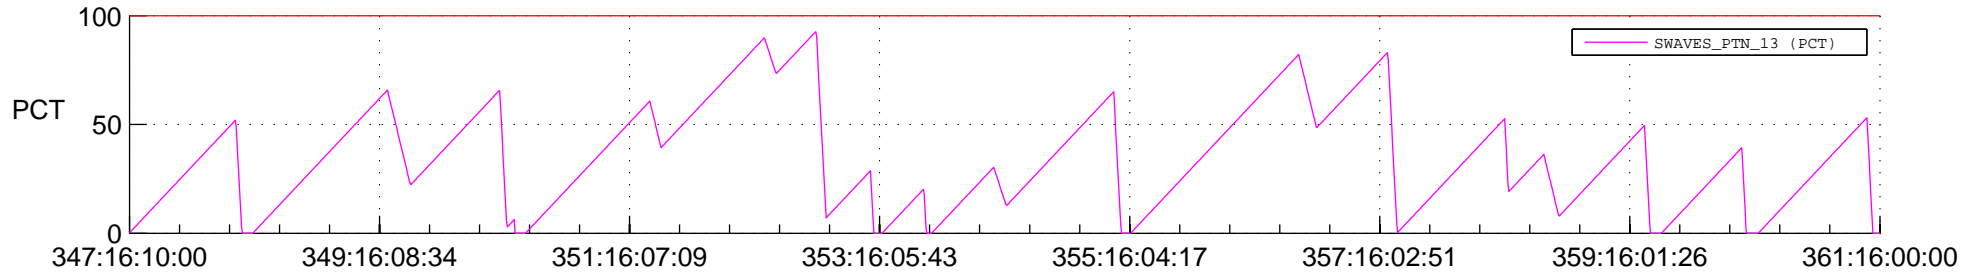

STEREO AHEAD SSR PCT Full Prediction

SWAVES_Percent_Full_Prediction