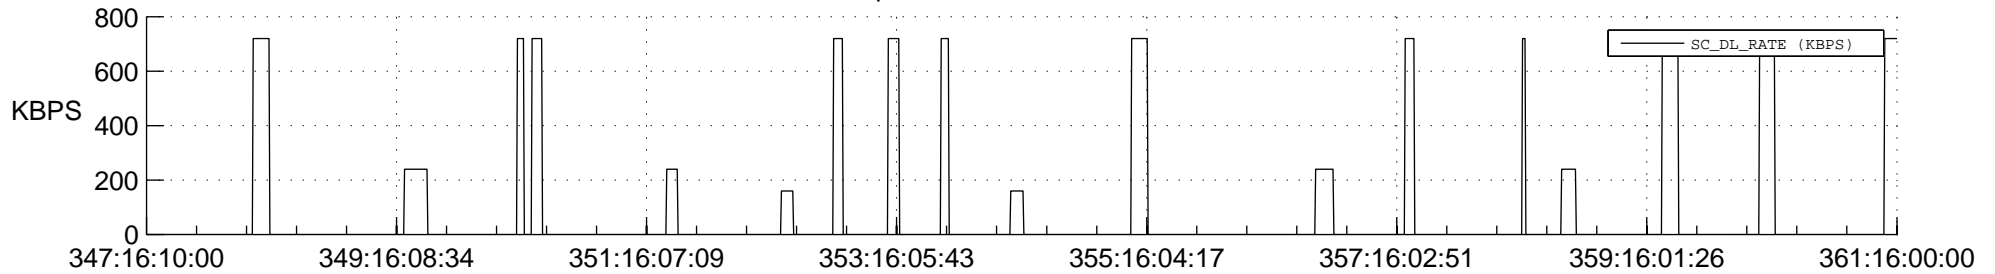

## Spacecraft\_DownLink\_Rate

Ground Time (2016:347:16:10:00.000 -2016:361:16:00:00.000)