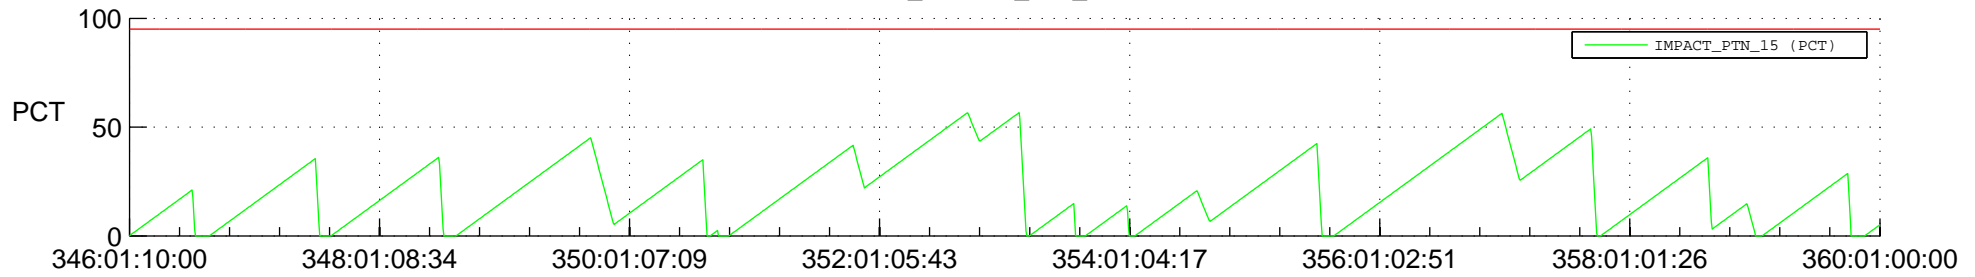

STEREO AHEAD SSR PCT Full Prediction

SWAVES_Percent_Full_Prediction

IMPACT_Percent_Full_Prediction

PLASTIC_Percent_Full_Prediction

Spacecraft_DownLink_Rate