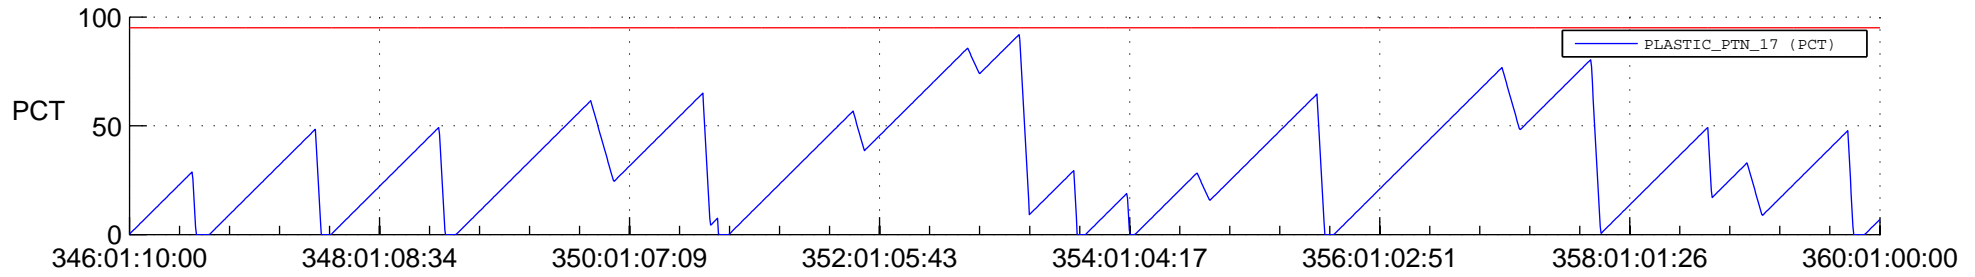

STEREO AHEAD SSR PCT Full Prediction

SWAVES_Percent_Full_Prediction

IMPACT_Percent_Full_Prediction

PLASTIC_Percent_Full_Prediction

Spacecraft_DownLink_Rate