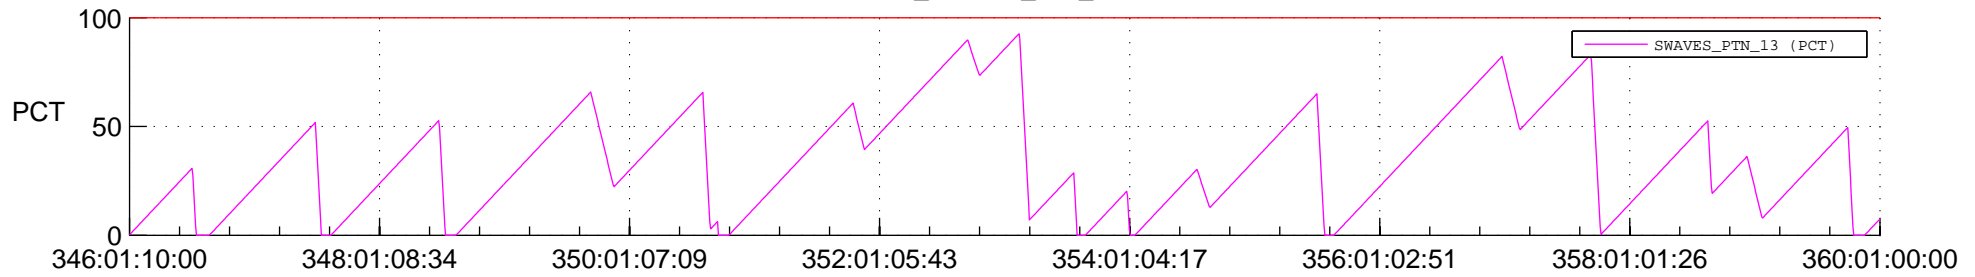

STEREO AHEAD SSR PCT Full Prediction

SWAVES_Percent_Full_Prediction

IMPACT_Percent_Full_Prediction

PLASTIC_Percent_Full_Prediction

Spacecraft_DownLink_Rate