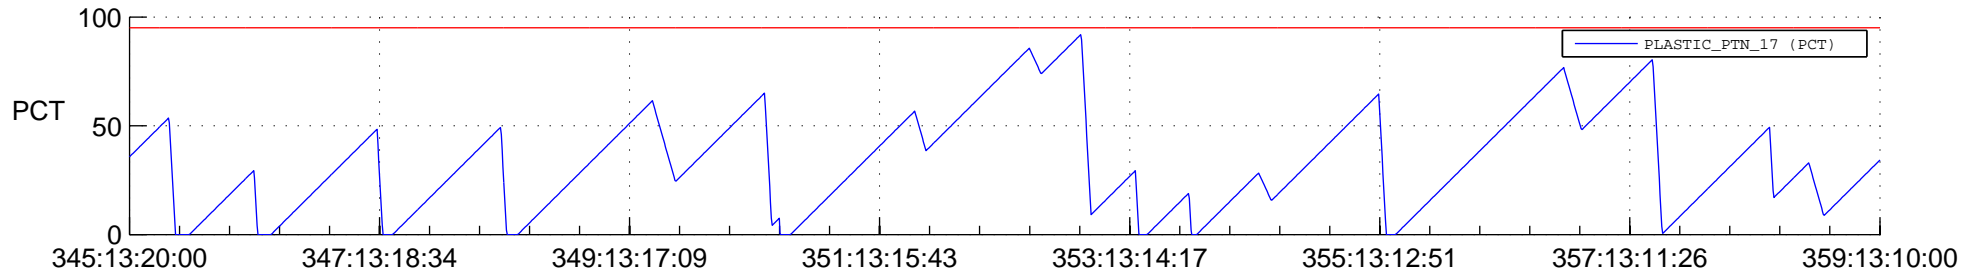

STEREO AHEAD SSR PCT Full Prediction

SWAVES_Percent_Full_Prediction

IMPACT_Percent_Full_Prediction

PLASTIC_Percent_Full_Prediction

Spacecraft_DownLink_Rate

Ground Time (2016:345:13:20:00.000 -2016:359:13:10:00.000)