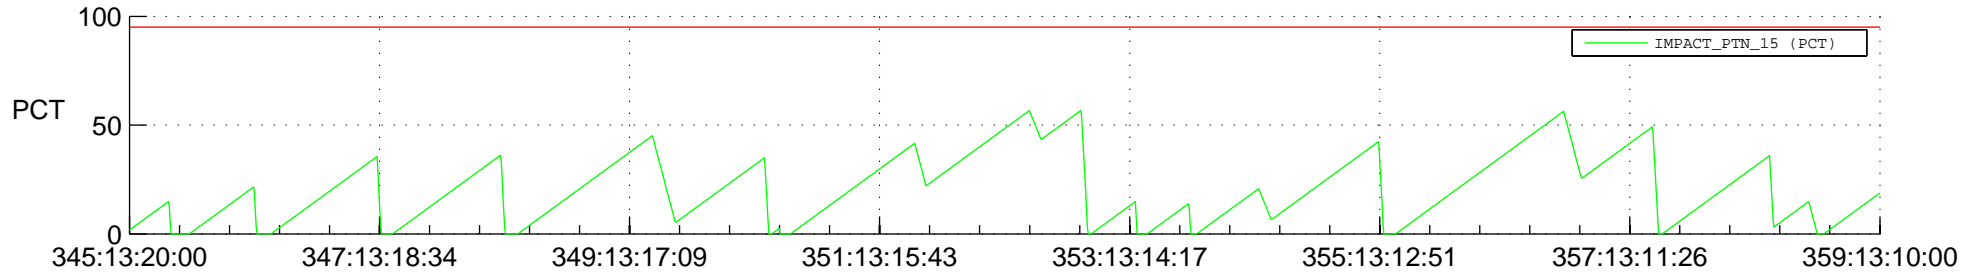

STEREO AHEAD SSR PCT Full Prediction

SWAVES_Percent_Full_Prediction

IMPACT_Percent_Full_Prediction

PLASTIC_Percent_Full_Prediction

Spacecraft_DownLink_Rate

Ground Time (2016:345:13:20:00.000 -2016:359:13:10:00.000)