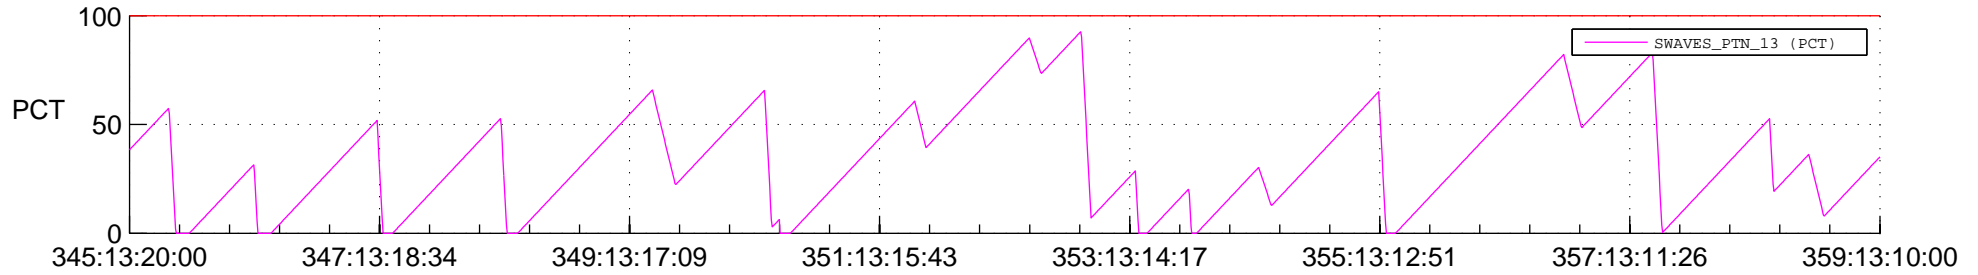

STEREO AHEAD SSR PCT Full Prediction

SWAVES_Percent_Full_Prediction

IMPACT_Percent_Full_Prediction

PLASTIC_Percent_Full_Prediction

Spacecraft_DownLink_Rate

Ground Time (2016:345:13:20:00.000 -2016:359:13:10:00.000)