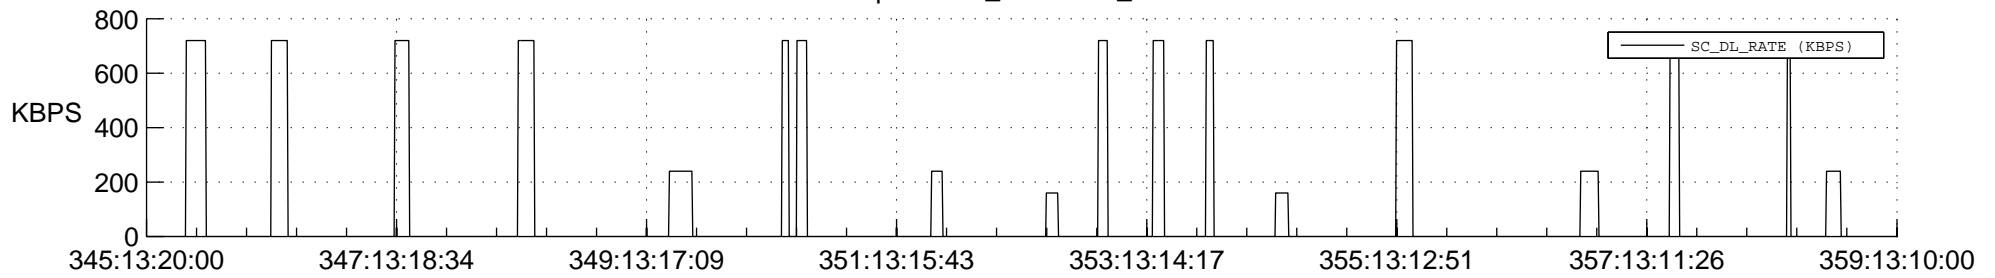

STEREO AHEAD SSR PCT Full Prediction

SWAVES_Percent_Full_Prediction

IMPACT_Percent_Full_Prediction

PLASTIC_Percent_Full_Prediction

Spacecraft_DownLink_Rate

Ground Time (2016:345:13:20:00.000 -2016:359:13:10:00.000)