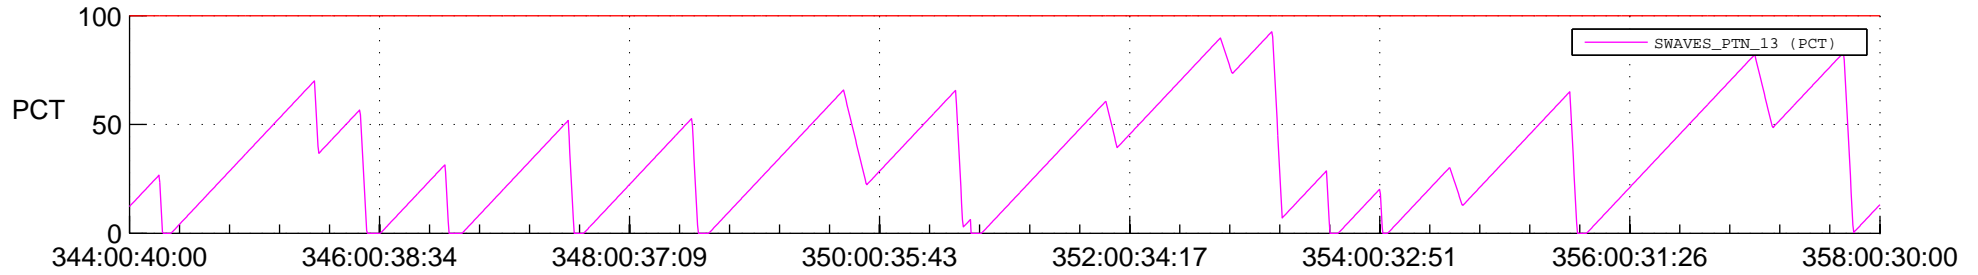

STEREO AHEAD SSR PCT Full Prediction

SWAVES_Percent_Full_Prediction

IMPACT_Percent_Full_Prediction

PLASTIC_Percent_Full_Prediction

Spacecraft_DownLink_Rate

Ground Time (2016:344:00:40:00.000 -2016:358:00:30:00.000)