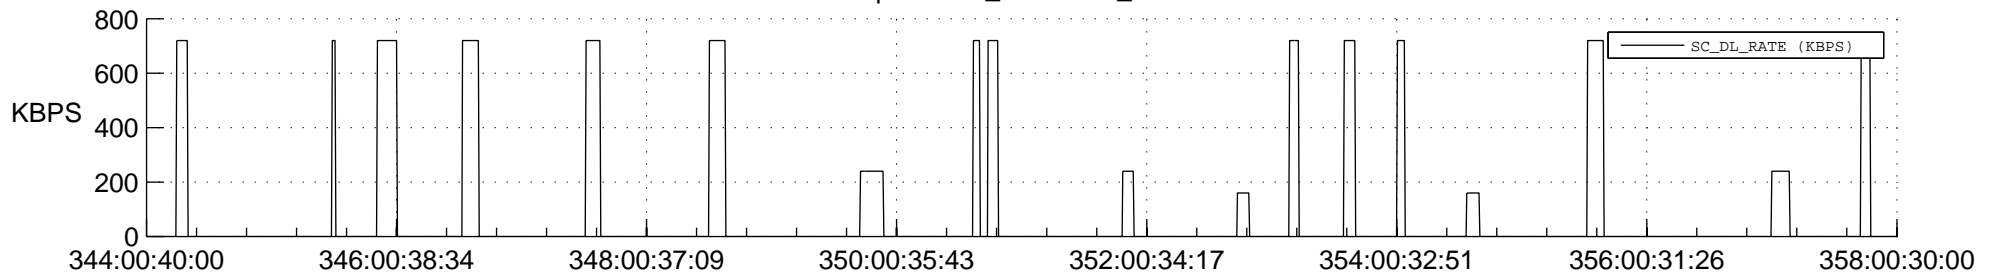

STEREO AHEAD SSR PCT Full Prediction

SWAVES_Percent_Full_Prediction

IMPACT_Percent_Full_Prediction

PLASTIC_Percent_Full_Prediction

Spacecraft_DownLink_Rate

Ground Time (2016:344:00:40:00.000 -2016:358:00:30:00.000)