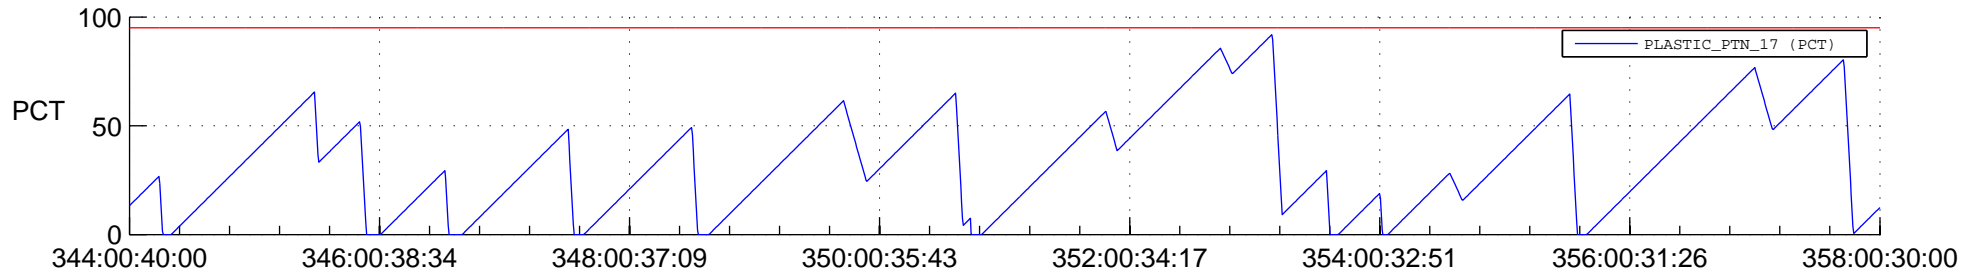

STEREO AHEAD SSR PCT Full Prediction

SWAVES_Percent_Full_Prediction

IMPACT_Percent_Full_Prediction

PLASTIC_Percent_Full_Prediction

Spacecraft_DownLink_Rate

Ground Time (2016:344:00:40:00.000 -2016:358:00:30:00.000)