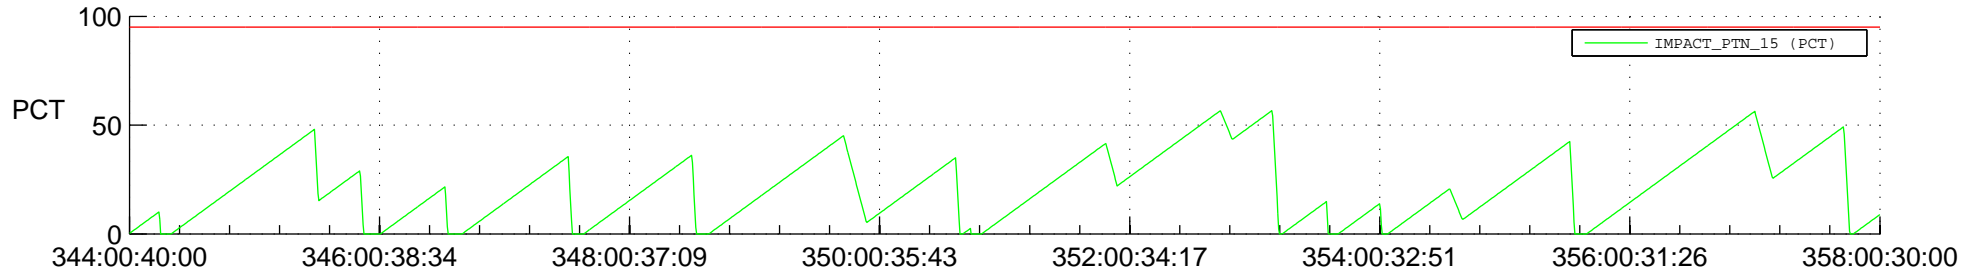

STEREO AHEAD SSR PCT Full Prediction

SWAVES_Percent_Full_Prediction

IMPACT_Percent_Full_Prediction

PLASTIC_Percent_Full_Prediction

Spacecraft_DownLink_Rate

Ground Time (2016:344:00:40:00.000 -2016:358:00:30:00.000)