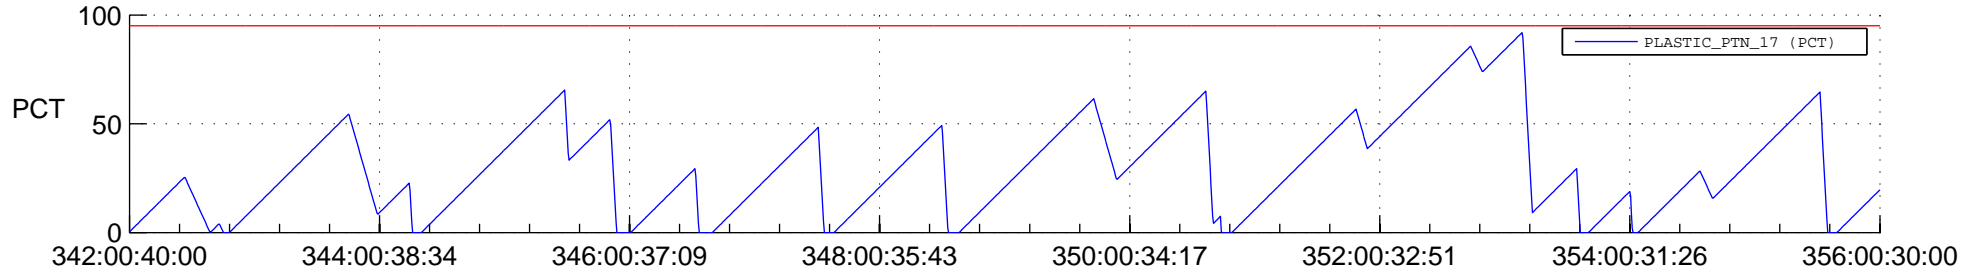

STEREO AHEAD SSR PCT Full Prediction

SWAVES_Percent_Full_Prediction

IMPACT_Percent_Full_Prediction

PLASTIC_Percent_Full_Prediction

Spacecraft_DownLink_Rate

Ground Time (2016:342:00:40:00.000 -2016:356:00:30:00.000)