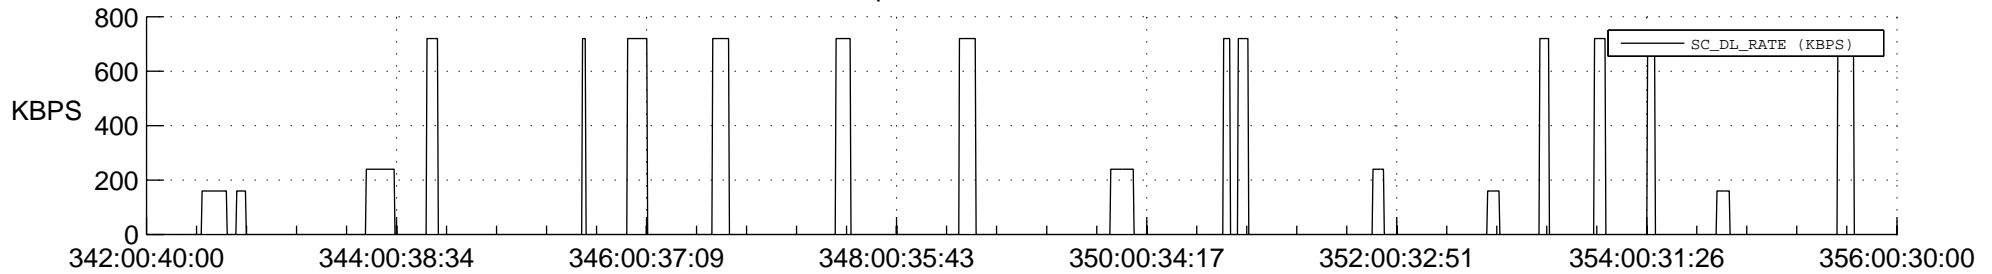

STEREO AHEAD SSR PCT Full Prediction

SWAVES_Percent_Full_Prediction

IMPACT_Percent_Full_Prediction

PLASTIC_Percent_Full_Prediction

Spacecraft_DownLink_Rate

Ground Time (2016:342:00:40:00.000 -2016:356:00:30:00.000)