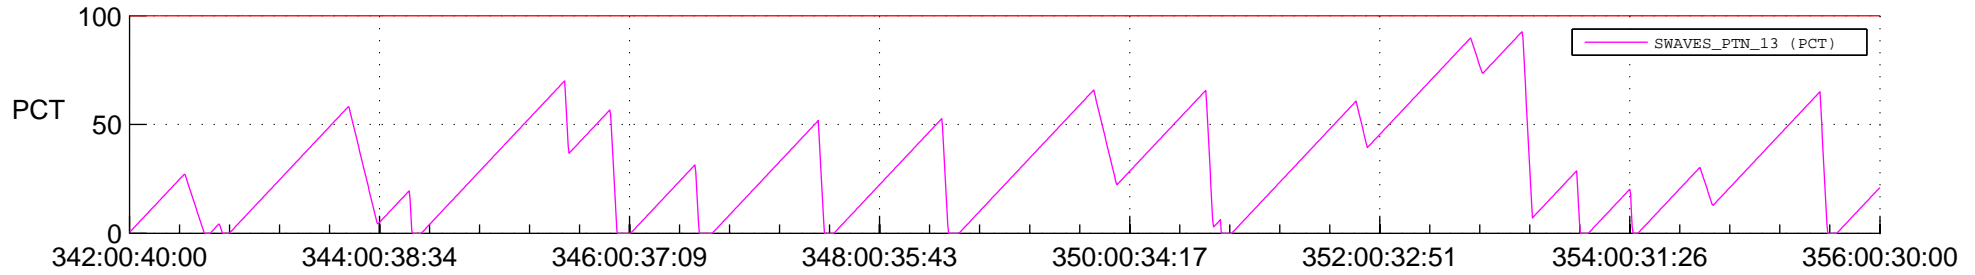

STEREO AHEAD SSR PCT Full Prediction

SWAVES_Percent_Full_Prediction

IMPACT_Percent_Full_Prediction

PLASTIC_Percent_Full_Prediction

Spacecraft_DownLink_Rate

Ground Time (2016:342:00:40:00.000 -2016:356:00:30:00.000)