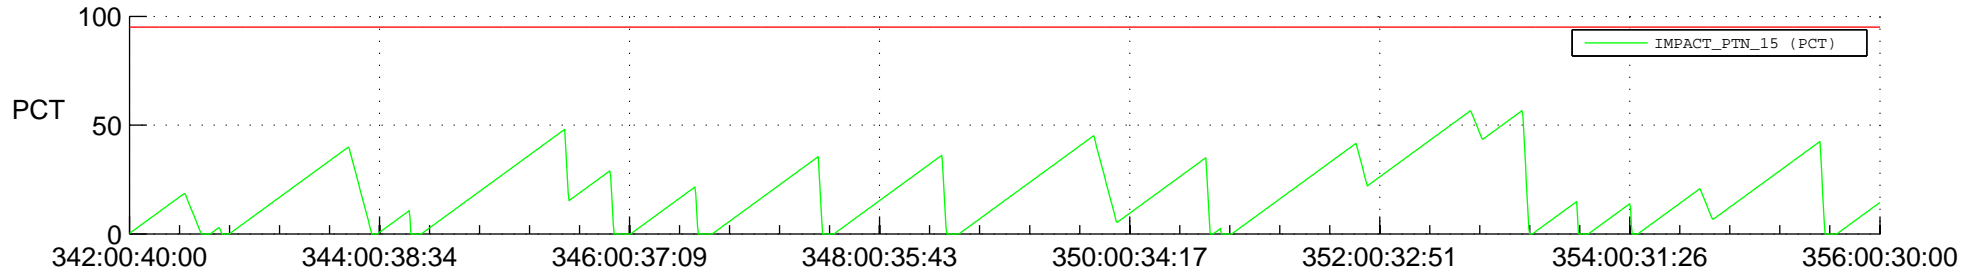

STEREO AHEAD SSR PCT Full Prediction

SWAVES_Percent_Full_Prediction

IMPACT_Percent_Full_Prediction

PLASTIC_Percent_Full_Prediction

Spacecraft_DownLink_Rate

Ground Time (2016:342:00:40:00.000 -2016:356:00:30:00.000)