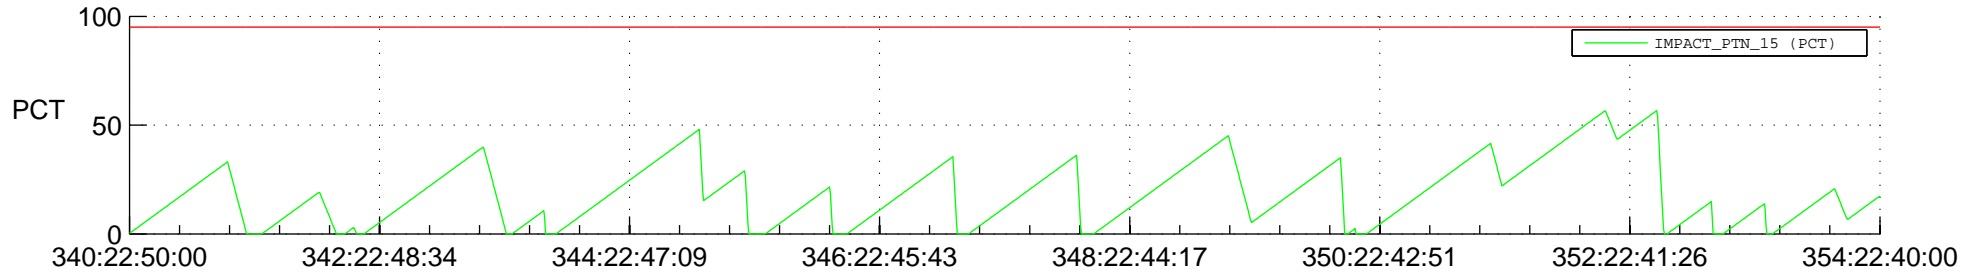

STEREO AHEAD SSR PCT Full Prediction

SWAVES_Percent_Full_Prediction

IMPACT_Percent_Full_Prediction

PLASTIC_Percent_Full_Prediction

Spacecraft_DownLink_Rate

Ground Time (2016:340:22:50:00.000 -2016:354:22:40:00.000)