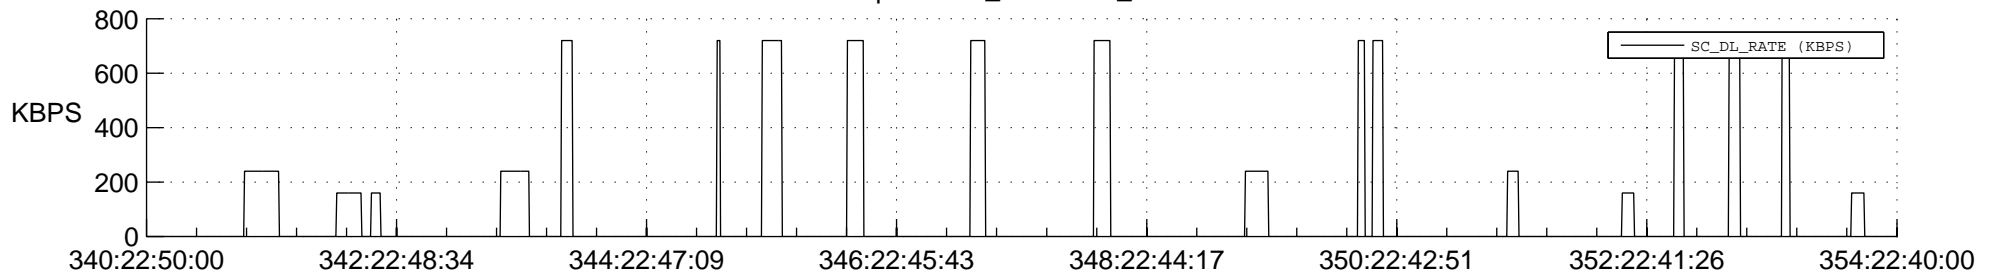

STEREO AHEAD SSR PCT Full Prediction

SWAVES_Percent_Full_Prediction

IMPACT_Percent_Full_Prediction

PLASTIC_Percent_Full_Prediction

Spacecraft_DownLink_Rate

Ground Time (2016:340:22:50:00.000 -2016:354:22:40:00.000)