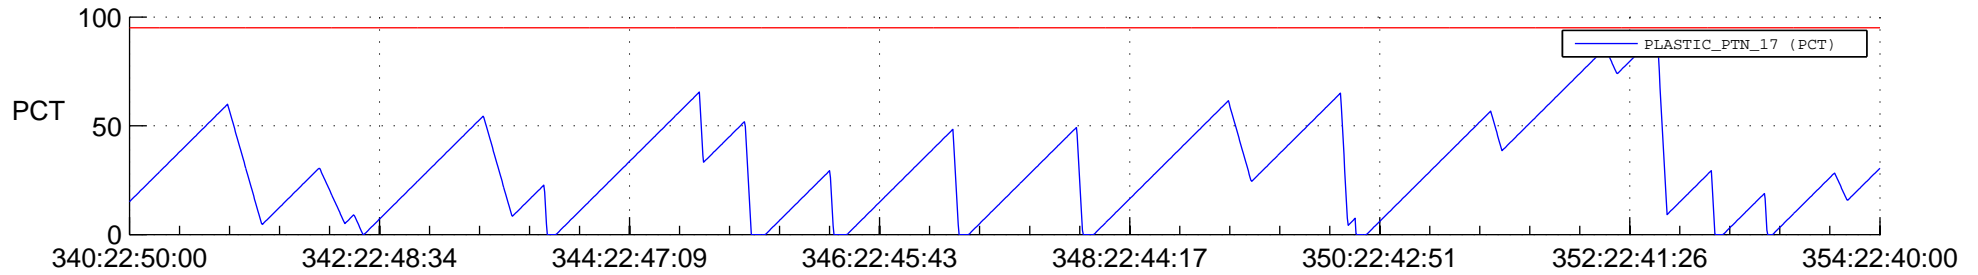

STEREO AHEAD SSR PCT Full Prediction

SWAVES_Percent_Full_Prediction

IMPACT_Percent_Full_Prediction

PLASTIC_Percent_Full_Prediction

Spacecraft_DownLink_Rate

Ground Time (2016:340:22:50:00.000 -2016:354:22:40:00.000)