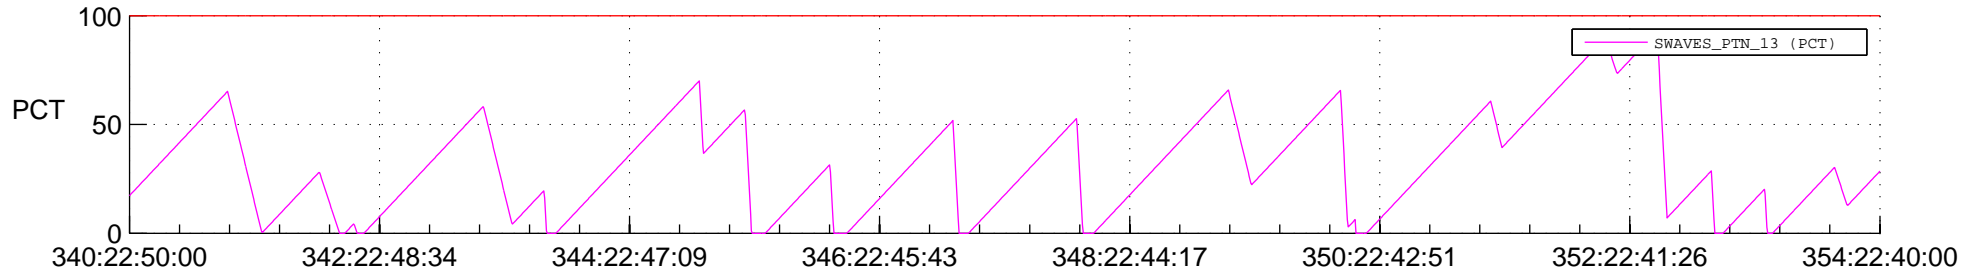

STEREO AHEAD SSR PCT Full Prediction

SWAVES_Percent_Full_Prediction

IMPACT_Percent_Full_Prediction

PLASTIC_Percent_Full_Prediction

Spacecraft_DownLink_Rate

Ground Time (2016:340:22:50:00.000 -2016:354:22:40:00.000)