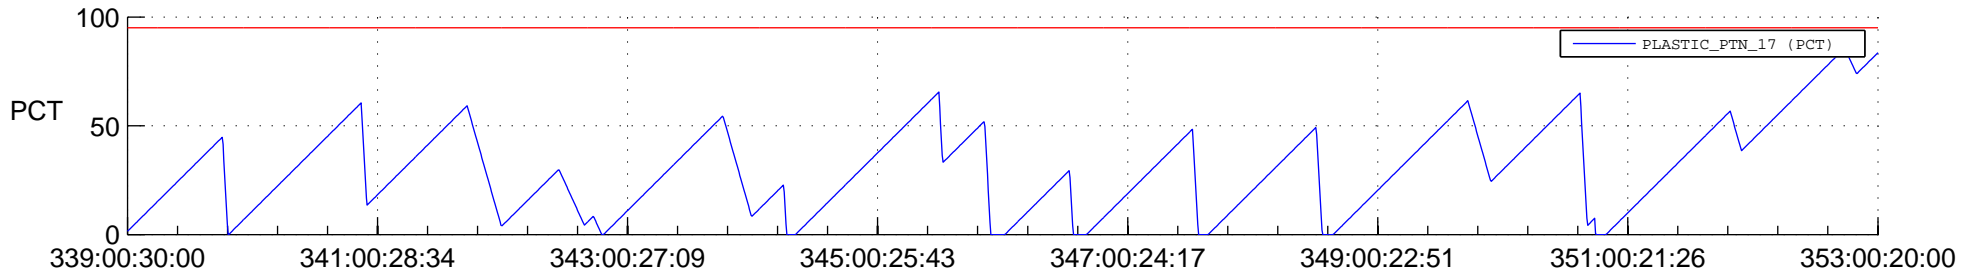

# STEREO AHEAD SSR PCT Full Prediction

## SWAVES\_Percent\_Full\_Prediction

## Spacecraft\_DownLink\_Rate

Ground Time (2016:339:00:30:00.000 -2016:353:00:20:00.000)