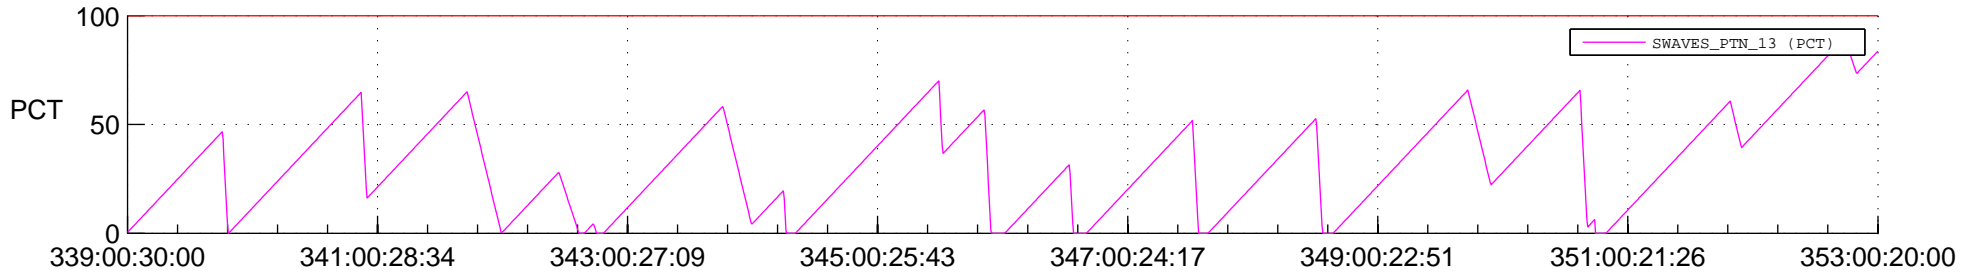

## SWAVES\_Percent\_Full\_Prediction

## Spacecraft\_DownLink\_Rate

Ground Time (2016:339:00:30:00.000 -2016:353:00:20:00.000)