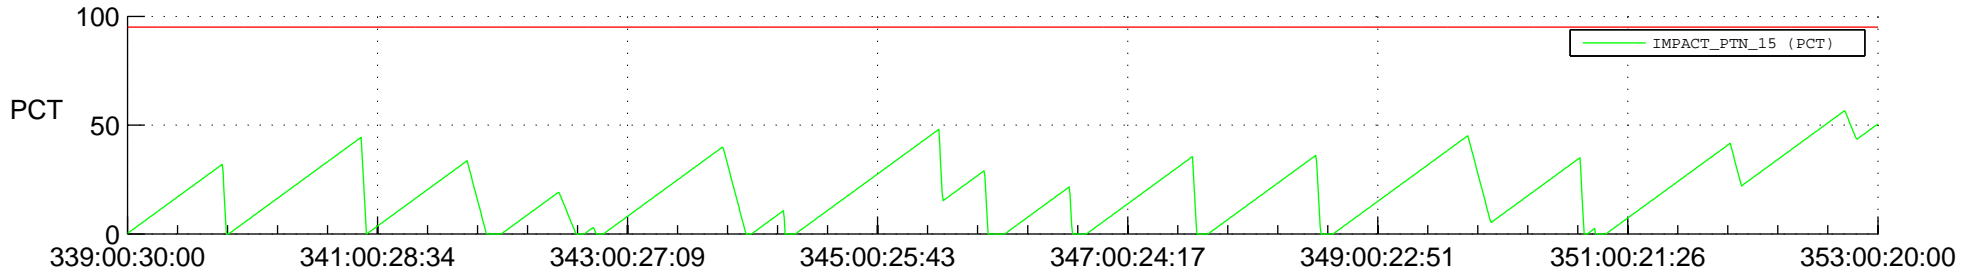

IMPACT_Percent_Full_Prediction