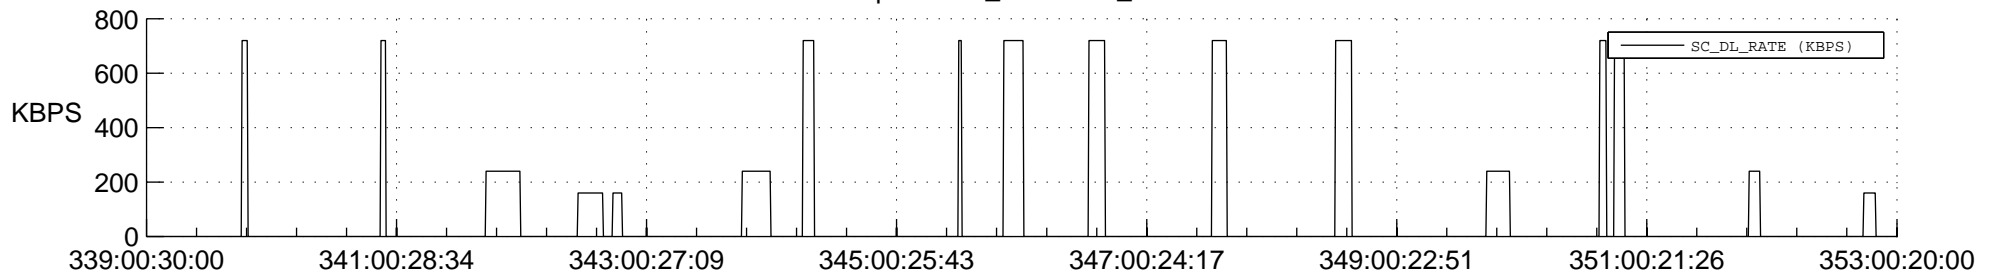

## Spacecraft\_DownLink\_Rate

Ground Time (2016:339:00:30:00.000 -2016:353:00:20:00.000)