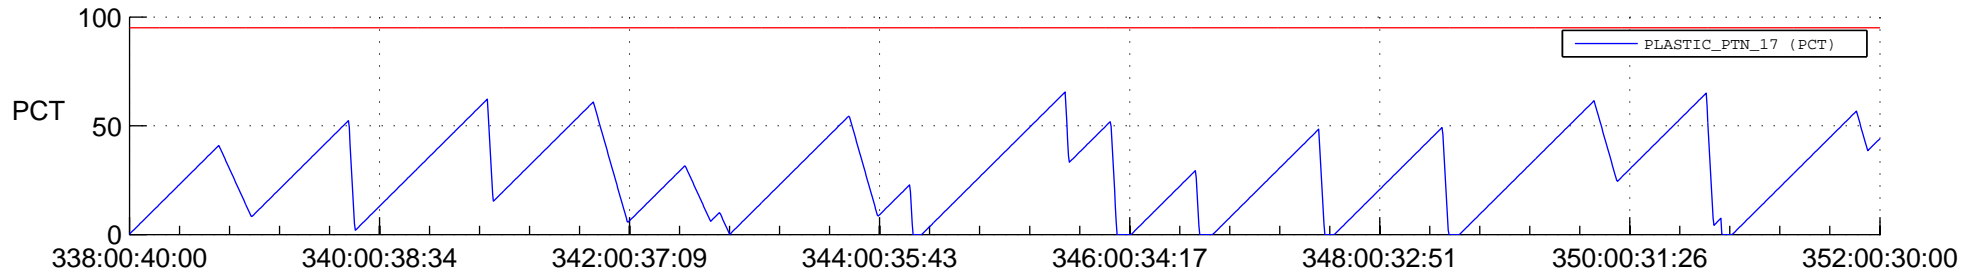

STEREO AHEAD SSR PCT Full Prediction

SWAVES_Percent_Full_Prediction

IMPACT_Percent_Full_Prediction

PLASTIC_Percent_Full_Prediction

Spacecraft_DownLink_Rate

Ground Time (2016:338:00:40:00.000 -2016:352:00:30:00.000)