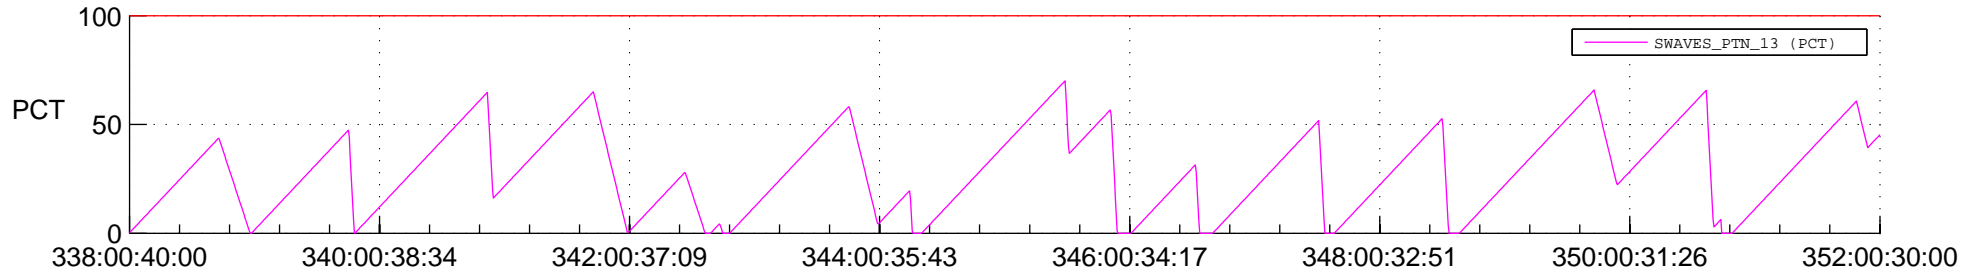

STEREO AHEAD SSR PCT Full Prediction

SWAVES_Percent_Full_Prediction

IMPACT_Percent_Full_Prediction

PLASTIC_Percent_Full_Prediction

Spacecraft_DownLink_Rate

Ground Time (2016:338:00:40:00.000 -2016:352:00:30:00.000)