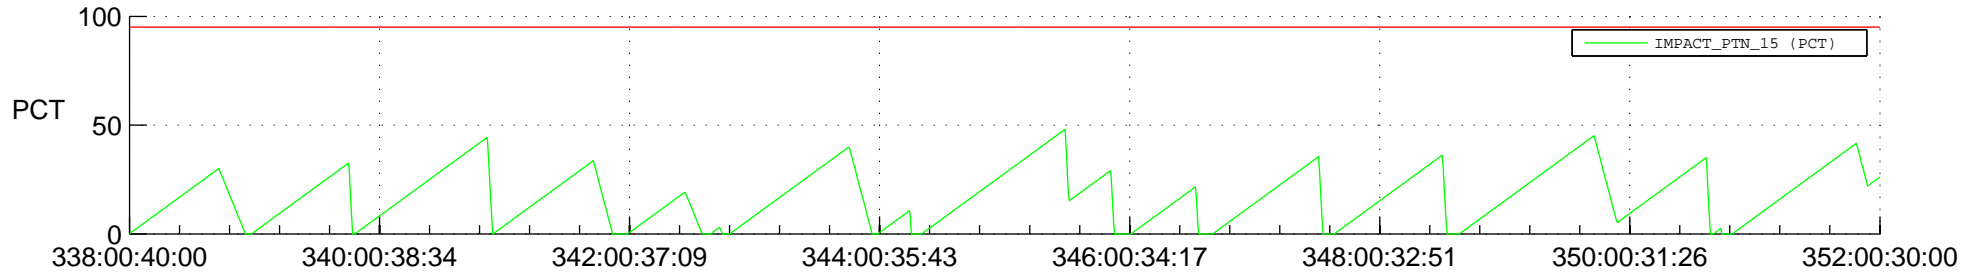

STEREO AHEAD SSR PCT Full Prediction

SWAVES_Percent_Full_Prediction

IMPACT_Percent_Full_Prediction

PLASTIC_Percent_Full_Prediction

Spacecraft_DownLink_Rate

Ground Time (2016:338:00:40:00.000 -2016:352:00:30:00.000)