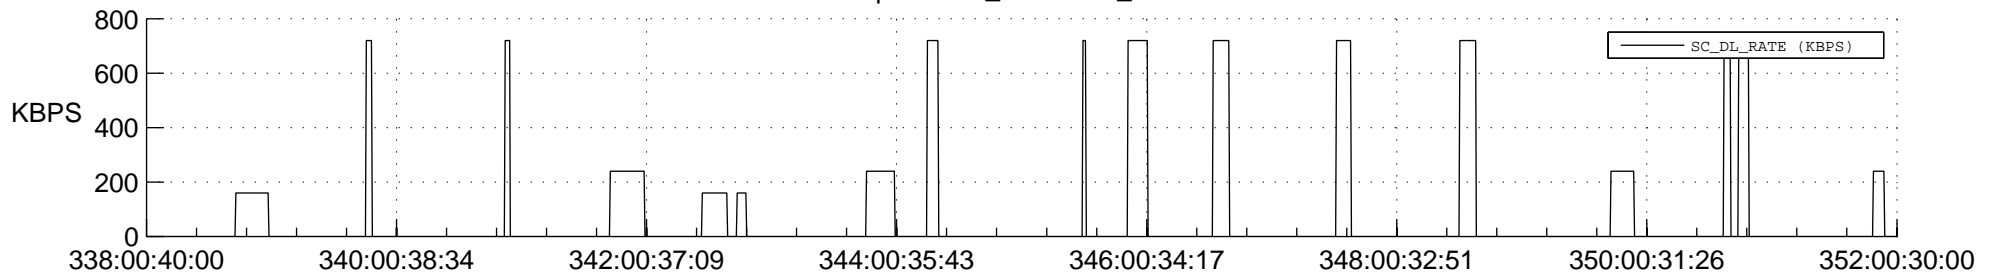

STEREO AHEAD SSR PCT Full Prediction

SWAVES_Percent_Full_Prediction

IMPACT_Percent_Full_Prediction

PLASTIC_Percent_Full_Prediction

Spacecraft_DownLink_Rate

Ground Time (2016:338:00:40:00.000 -2016:352:00:30:00.000)