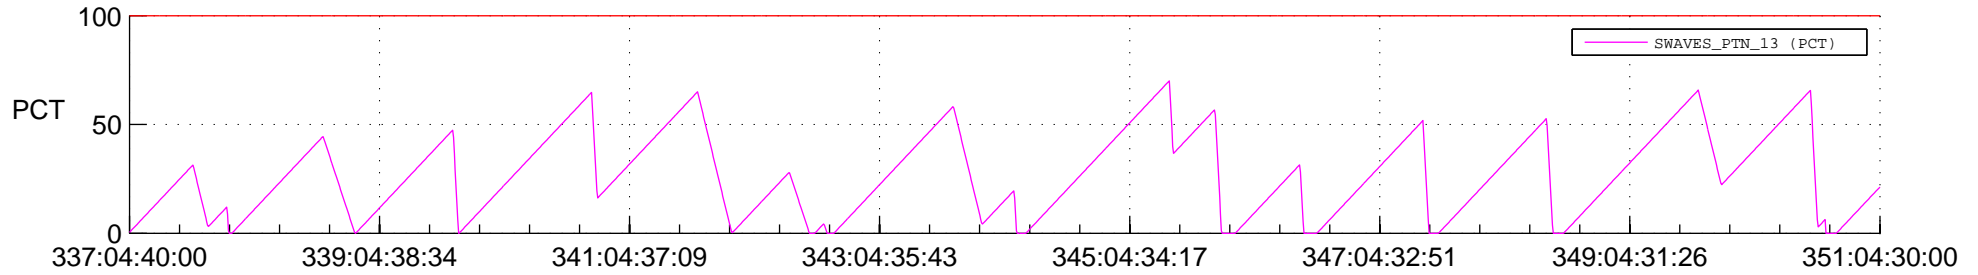

STEREO AHEAD SSR PCT Full Prediction

SWAVES_Percent_Full_Prediction

IMPACT_Percent_Full_Prediction

PLASTIC_Percent_Full_Prediction

Spacecraft_DownLink_Rate

Ground Time (2016:337:04:40:00.000 -2016:351:04:30:00.000)