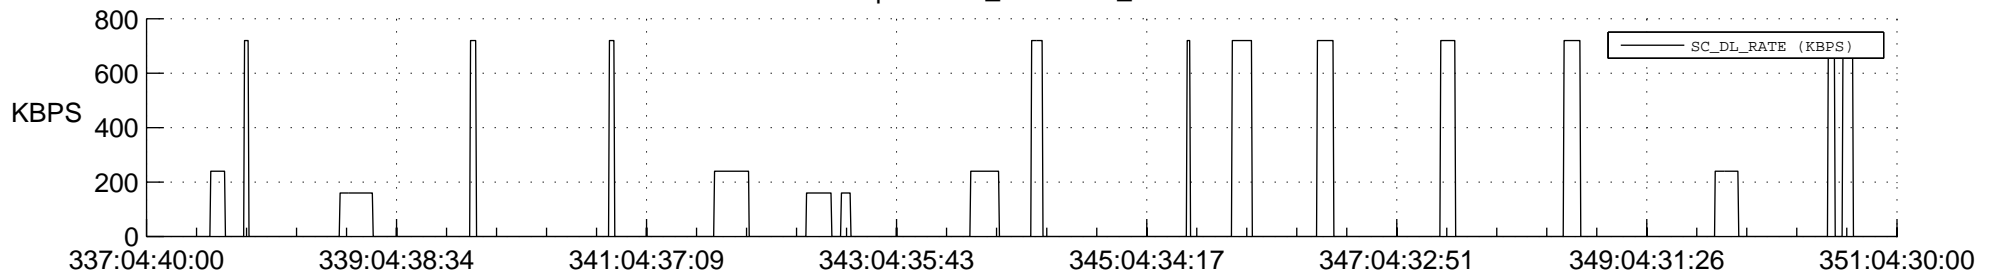

STEREO AHEAD SSR PCT Full Prediction

SWAVES_Percent_Full_Prediction

IMPACT_Percent_Full_Prediction

PLASTIC_Percent_Full_Prediction

Spacecraft_DownLink_Rate

Ground Time (2016:337:04:40:00.000 -2016:351:04:30:00.000)