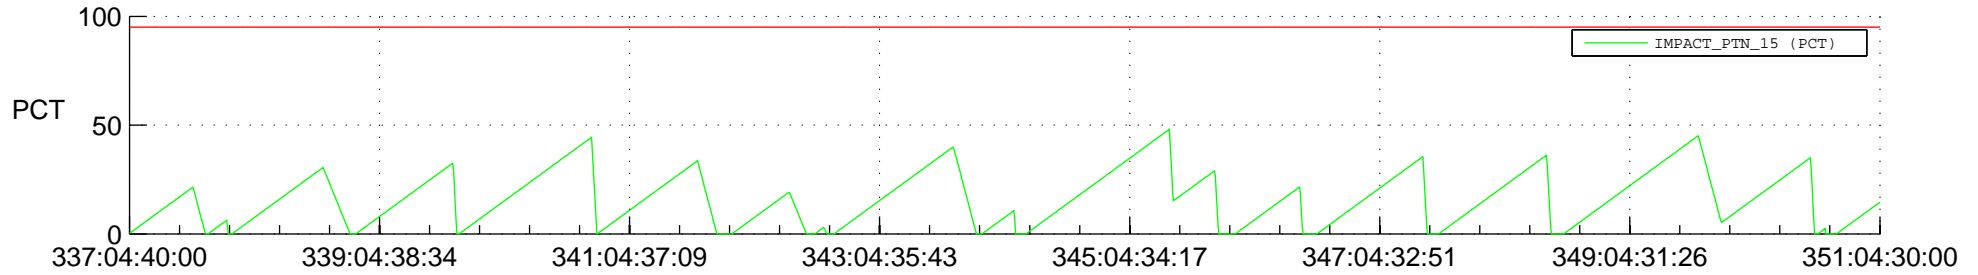

STEREO AHEAD SSR PCT Full Prediction

SWAVES_Percent_Full_Prediction

IMPACT_Percent_Full_Prediction

PLASTIC_Percent_Full_Prediction

Spacecraft_DownLink_Rate

Ground Time (2016:337:04:40:00.000 -2016:351:04:30:00.000)