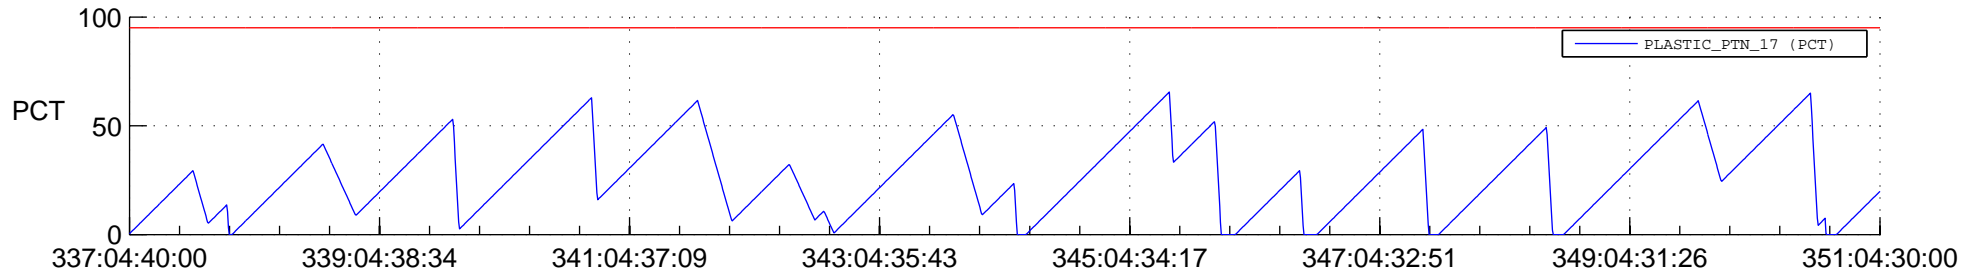

STEREO AHEAD SSR PCT Full Prediction

SWAVES_Percent_Full_Prediction

IMPACT_Percent_Full_Prediction

PLASTIC_Percent_Full_Prediction

Spacecraft_DownLink_Rate

Ground Time (2016:337:04:40:00.000 -2016:351:04:30:00.000)