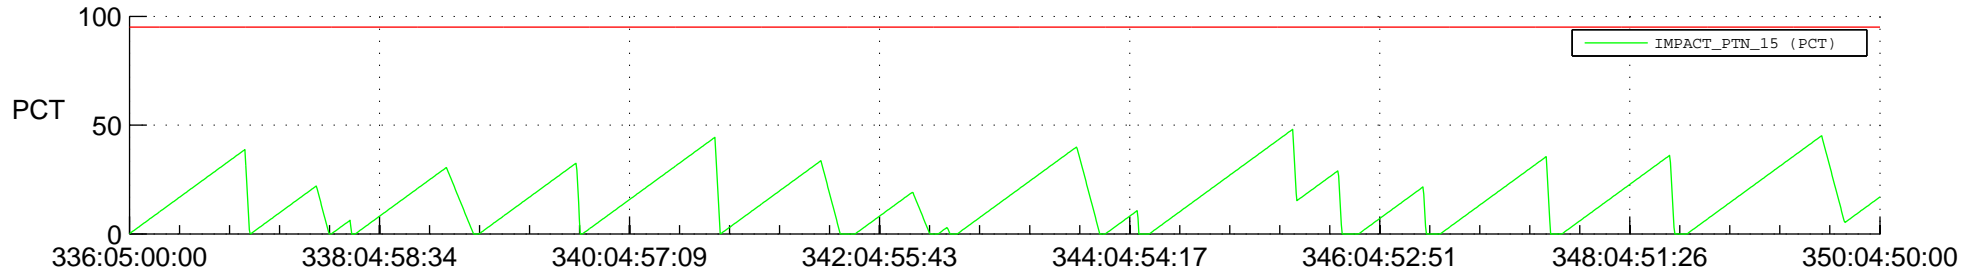

STEREO AHEAD SSR PCT Full Prediction

SWAVES_Percent_Full_Prediction

IMPACT_Percent_Full_Prediction

PLASTIC_Percent_Full_Prediction

Spacecraft_DownLink_Rate

Ground Time (2016:336:05:00:00.000 -2016:350:04:50:00.000)