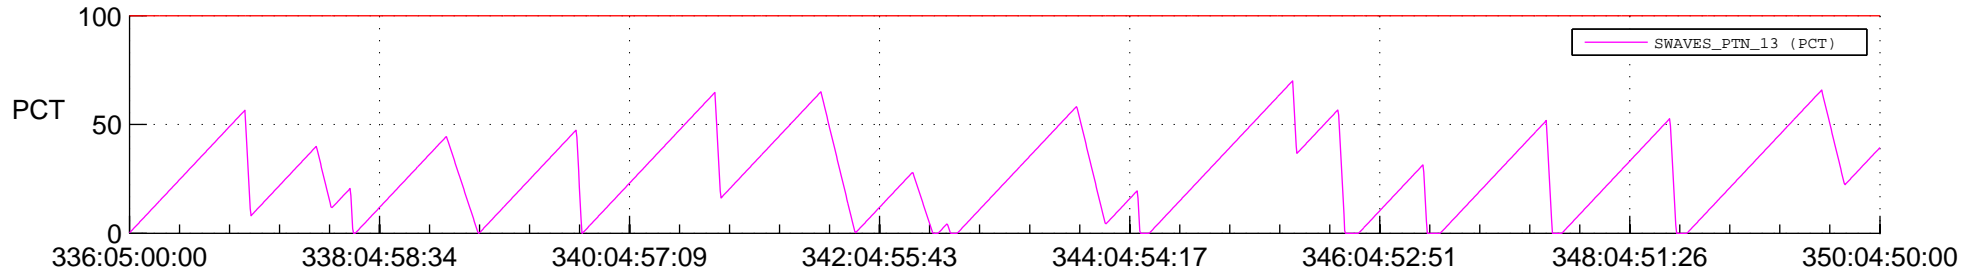

STEREO AHEAD SSR PCT Full Prediction

SWAVES_Percent_Full_Prediction

IMPACT_Percent_Full_Prediction

PLASTIC_Percent_Full_Prediction

Spacecraft_DownLink_Rate

Ground Time (2016:336:05:00:00.000 -2016:350:04:50:00.000)