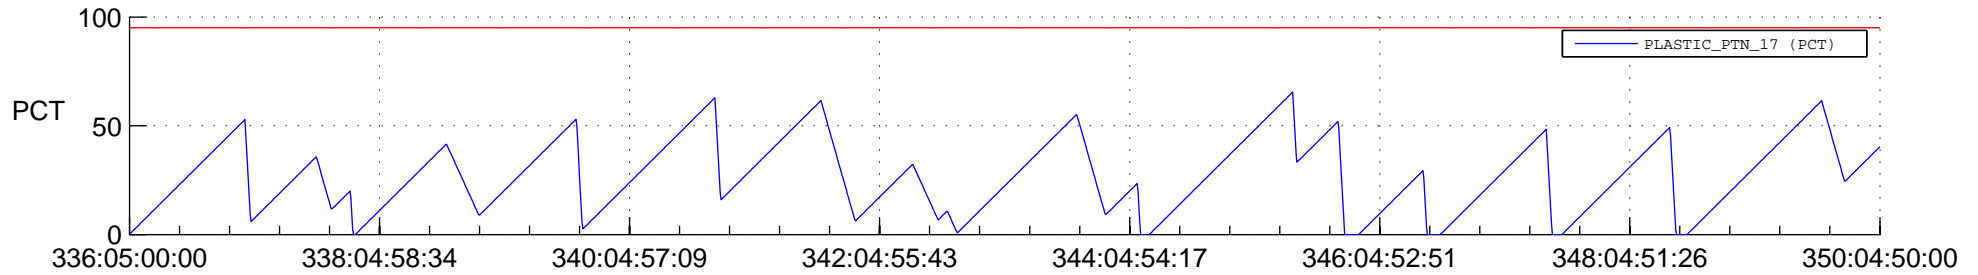

STEREO AHEAD SSR PCT Full Prediction

SWAVES_Percent_Full_Prediction

IMPACT_Percent_Full_Prediction

PLASTIC_Percent_Full_Prediction

Spacecraft_DownLink_Rate

Ground Time (2016:336:05:00:00.000 -2016:350:04:50:00.000)