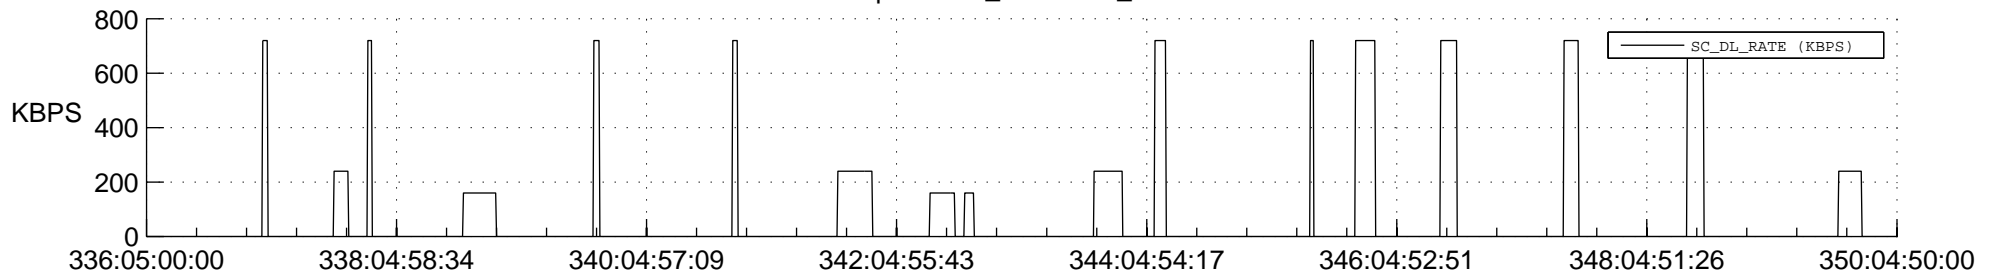

STEREO AHEAD SSR PCT Full Prediction

SWAVES_Percent_Full_Prediction

IMPACT_Percent_Full_Prediction

PLASTIC_Percent_Full_Prediction

Spacecraft_DownLink_Rate

Ground Time (2016:336:05:00:00.000 -2016:350:04:50:00.000)