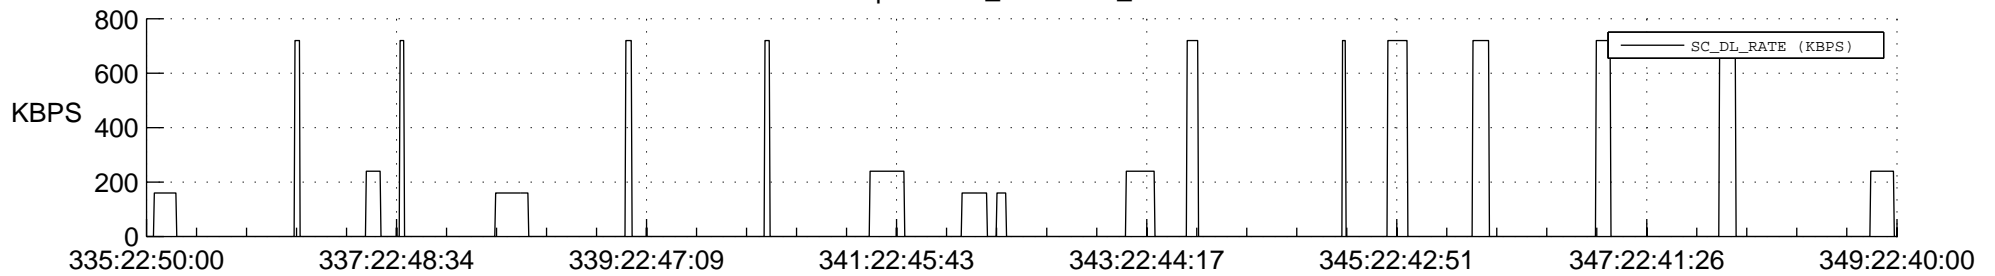

STEREO AHEAD SSR PCT Full Prediction

SWAVES_Percent_Full_Prediction

IMPACT_Percent_Full_Prediction

PLASTIC_Percent_Full_Prediction

Spacecraft_DownLink_Rate

Ground Time (2016:335:22:50:00.000 -2016:349:22:40:00.000)