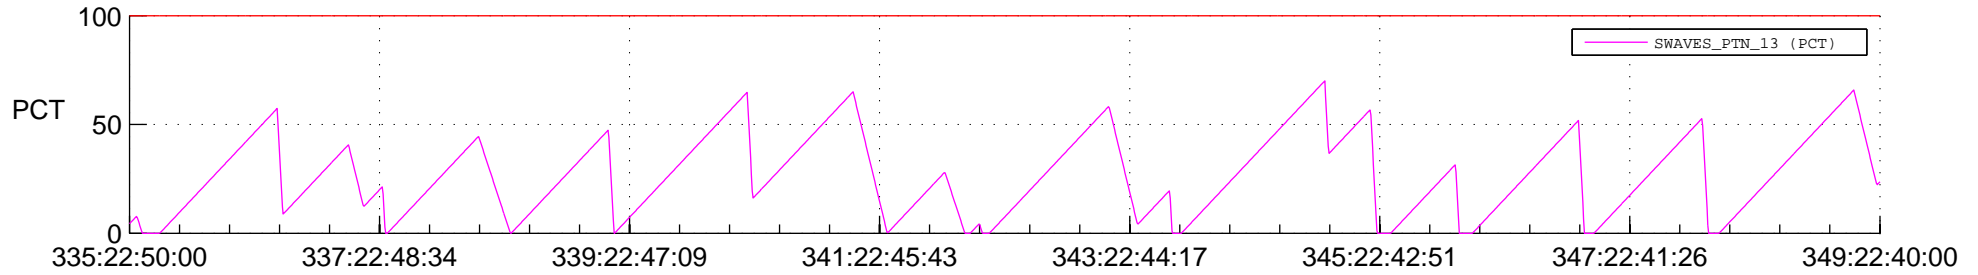

STEREO AHEAD SSR PCT Full Prediction

SWAVES_Percent_Full_Prediction

IMPACT_Percent_Full_Prediction

PLASTIC_Percent_Full_Prediction

Spacecraft_DownLink_Rate

Ground Time (2016:335:22:50:00.000 -2016:349:22:40:00.000)