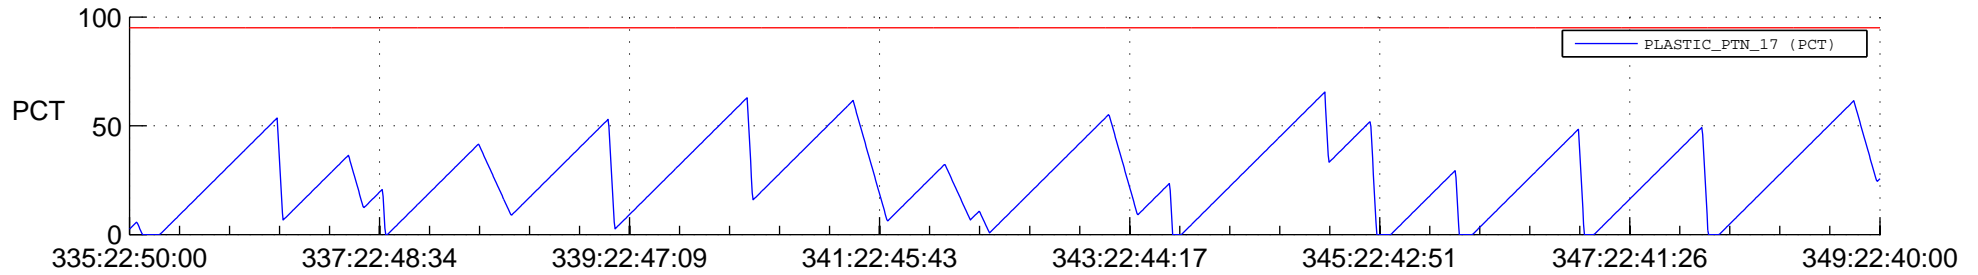

STEREO AHEAD SSR PCT Full Prediction

SWAVES_Percent_Full_Prediction

IMPACT_Percent_Full_Prediction

PLASTIC_Percent_Full_Prediction

Spacecraft_DownLink_Rate

Ground Time (2016:335:22:50:00.000 -2016:349:22:40:00.000)