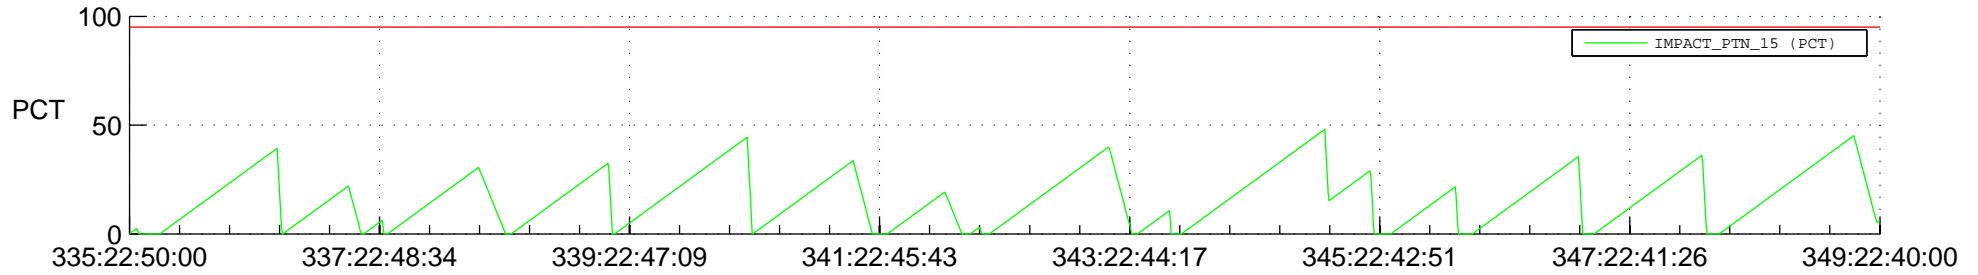

STEREO AHEAD SSR PCT Full Prediction

SWAVES_Percent_Full_Prediction

IMPACT_Percent_Full_Prediction

PLASTIC_Percent_Full_Prediction

Spacecraft_DownLink_Rate

Ground Time (2016:335:22:50:00.000 -2016:349:22:40:00.000)