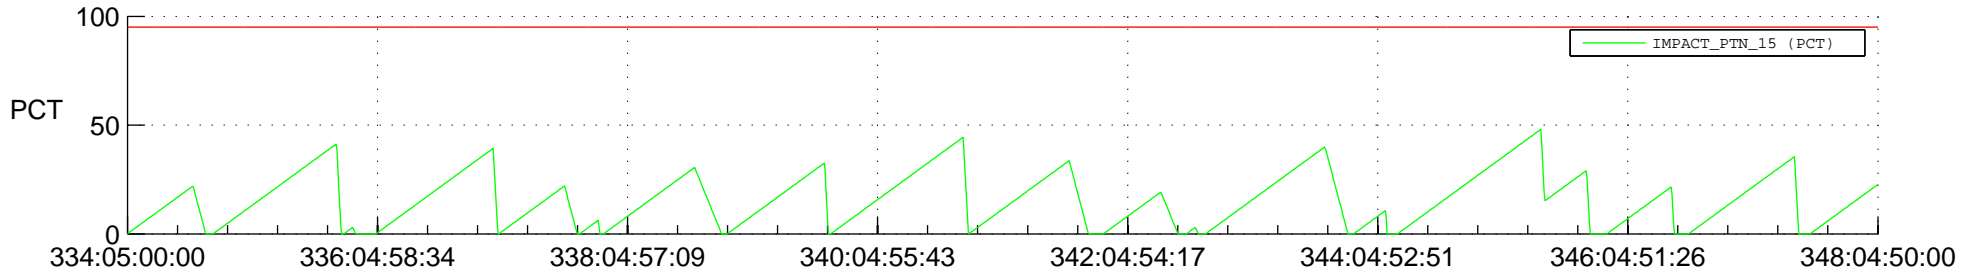

STEREO AHEAD SSR PCT Full Prediction

SWAVES_Percent_Full_Prediction

IMPACT_Percent_Full_Prediction

PLASTIC_Percent_Full_Prediction

Spacecraft_DownLink_Rate

Ground Time (2016:334:05:00:00.000 -2016:348:04:50:00.000)