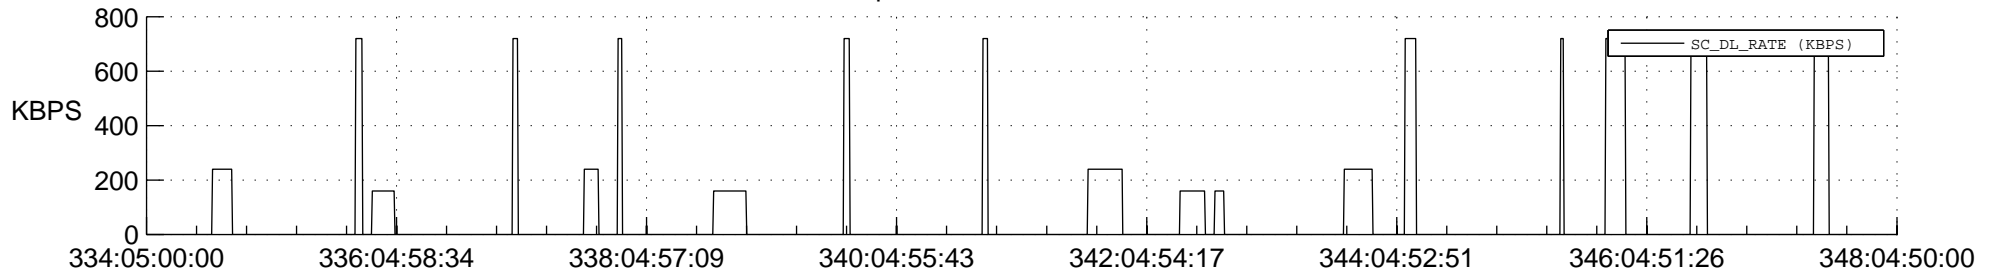

STEREO AHEAD SSR PCT Full Prediction

SWAVES_Percent_Full_Prediction

IMPACT_Percent_Full_Prediction

PLASTIC_Percent_Full_Prediction

Spacecraft_DownLink_Rate

Ground Time (2016:334:05:00:00.000 -2016:348:04:50:00.000)