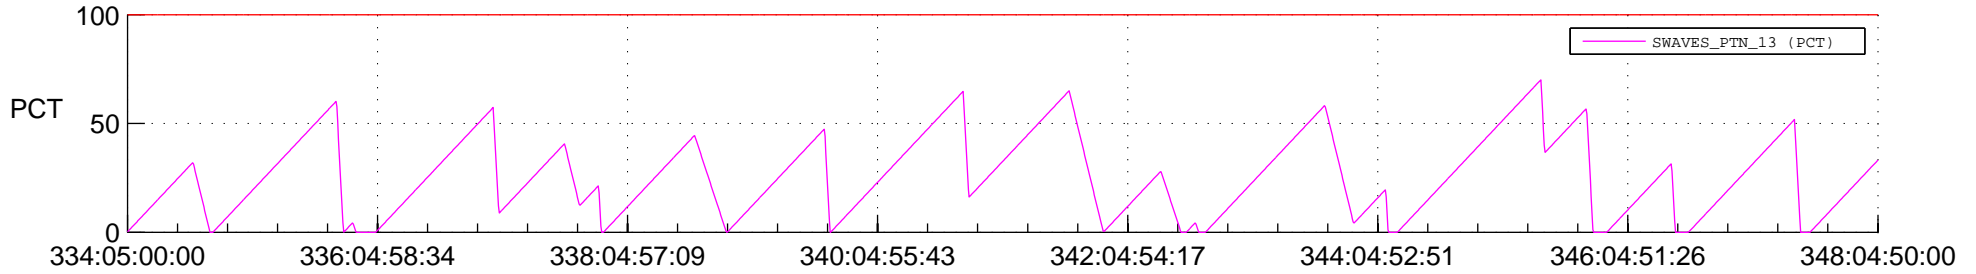

STEREO AHEAD SSR PCT Full Prediction

SWAVES_Percent_Full_Prediction

IMPACT_Percent_Full_Prediction

PLASTIC_Percent_Full_Prediction

Spacecraft_DownLink_Rate

Ground Time (2016:334:05:00:00.000 -2016:348:04:50:00.000)