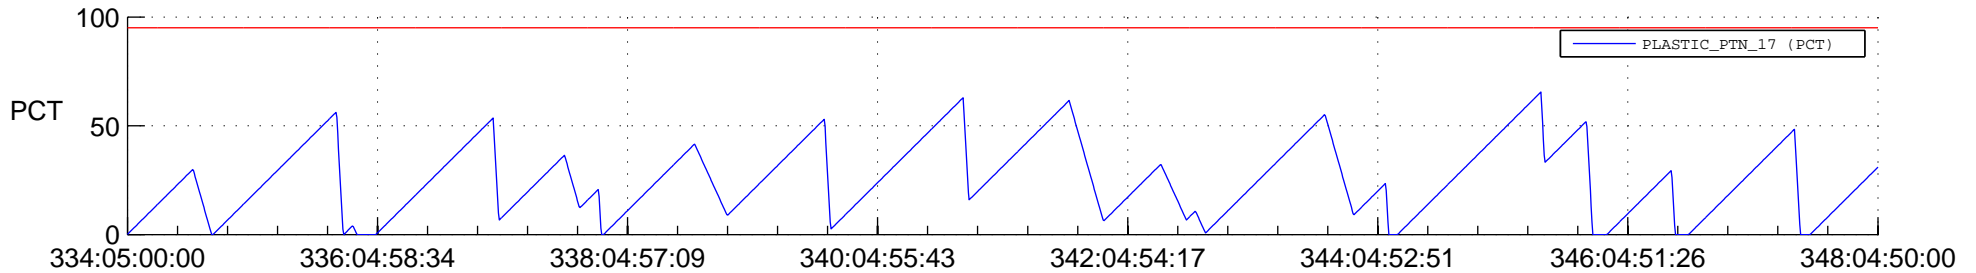

STEREO AHEAD SSR PCT Full Prediction

SWAVES_Percent_Full_Prediction

IMPACT_Percent_Full_Prediction

PLASTIC_Percent_Full_Prediction

Spacecraft_DownLink_Rate

Ground Time (2016:334:05:00:00.000 -2016:348:04:50:00.000)