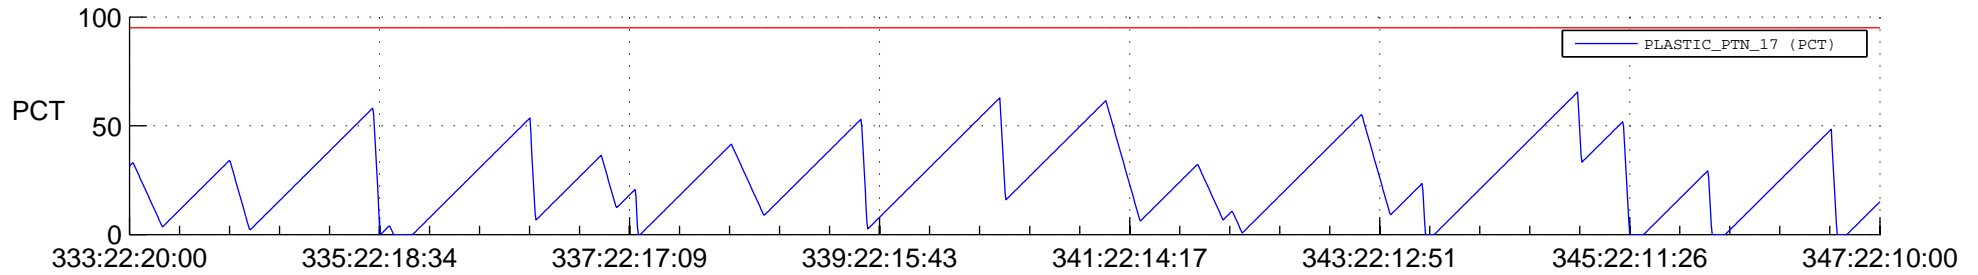

STEREO AHEAD SSR PCT Full Prediction

SWAVES_Percent_Full_Prediction

IMPACT_Percent_Full_Prediction

PLASTIC_Percent_Full_Prediction

Spacecraft_DownLink_Rate

Ground Time (2016:333:22:20:00.000 -2016:347:22:10:00.000)