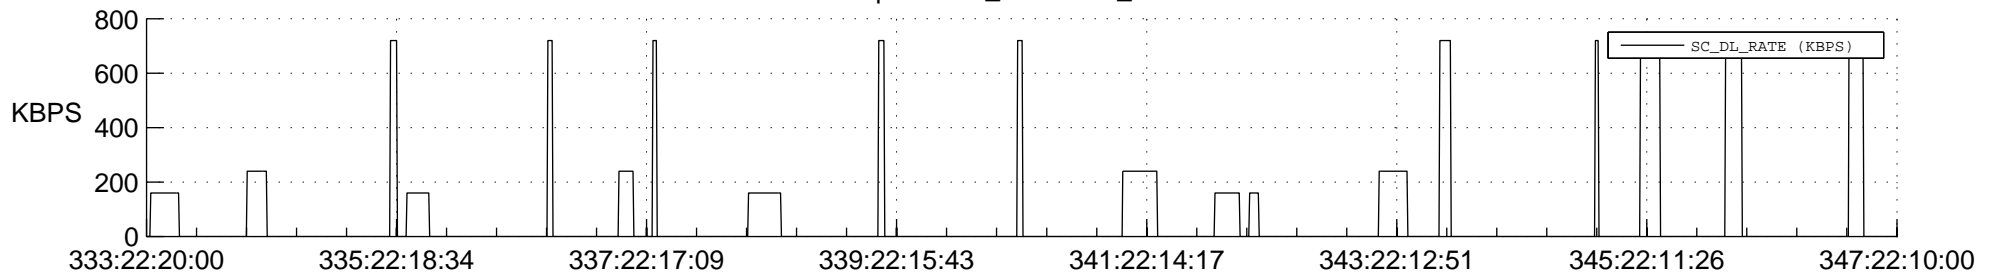

STEREO AHEAD SSR PCT Full Prediction

SWAVES_Percent_Full_Prediction

IMPACT_Percent_Full_Prediction

PLASTIC_Percent_Full_Prediction

Spacecraft_DownLink_Rate

Ground Time (2016:333:22:20:00.000 -2016:347:22:10:00.000)