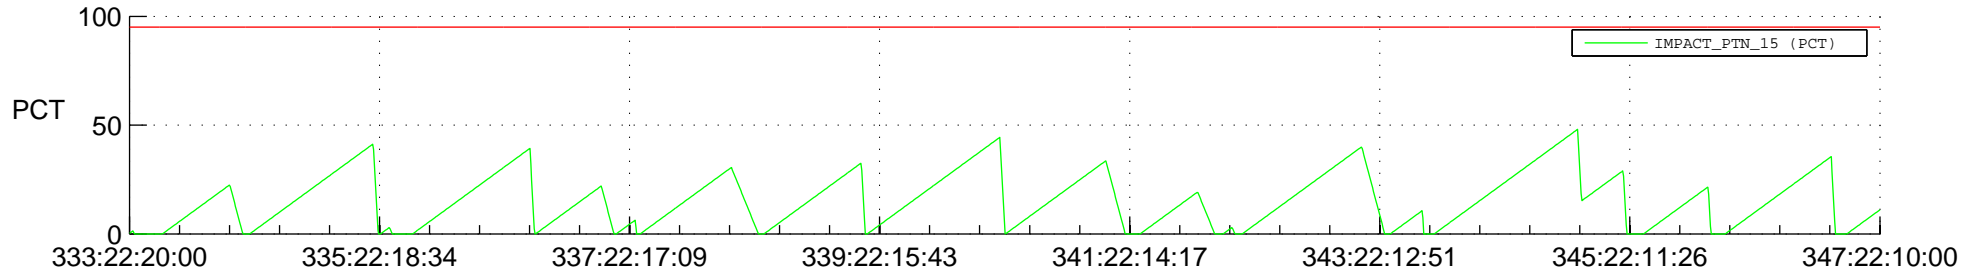

STEREO AHEAD SSR PCT Full Prediction

SWAVES_Percent_Full_Prediction

IMPACT_Percent_Full_Prediction

PLASTIC_Percent_Full_Prediction

Spacecraft_DownLink_Rate

Ground Time (2016:333:22:20:00.000 -2016:347:22:10:00.000)