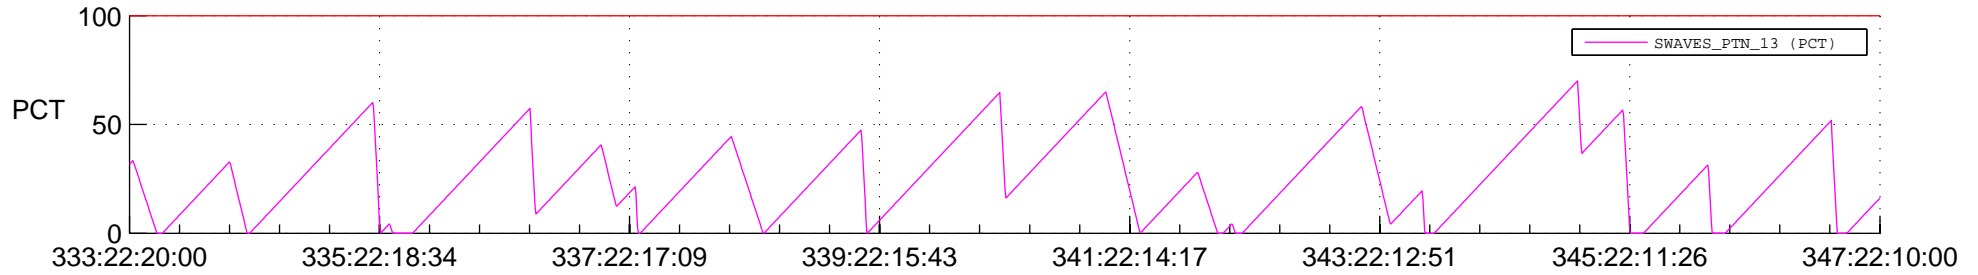

STEREO AHEAD SSR PCT Full Prediction

SWAVES_Percent_Full_Prediction

IMPACT_Percent_Full_Prediction

PLASTIC_Percent_Full_Prediction

Spacecraft_DownLink_Rate

Ground Time (2016:333:22:20:00.000 -2016:347:22:10:00.000)